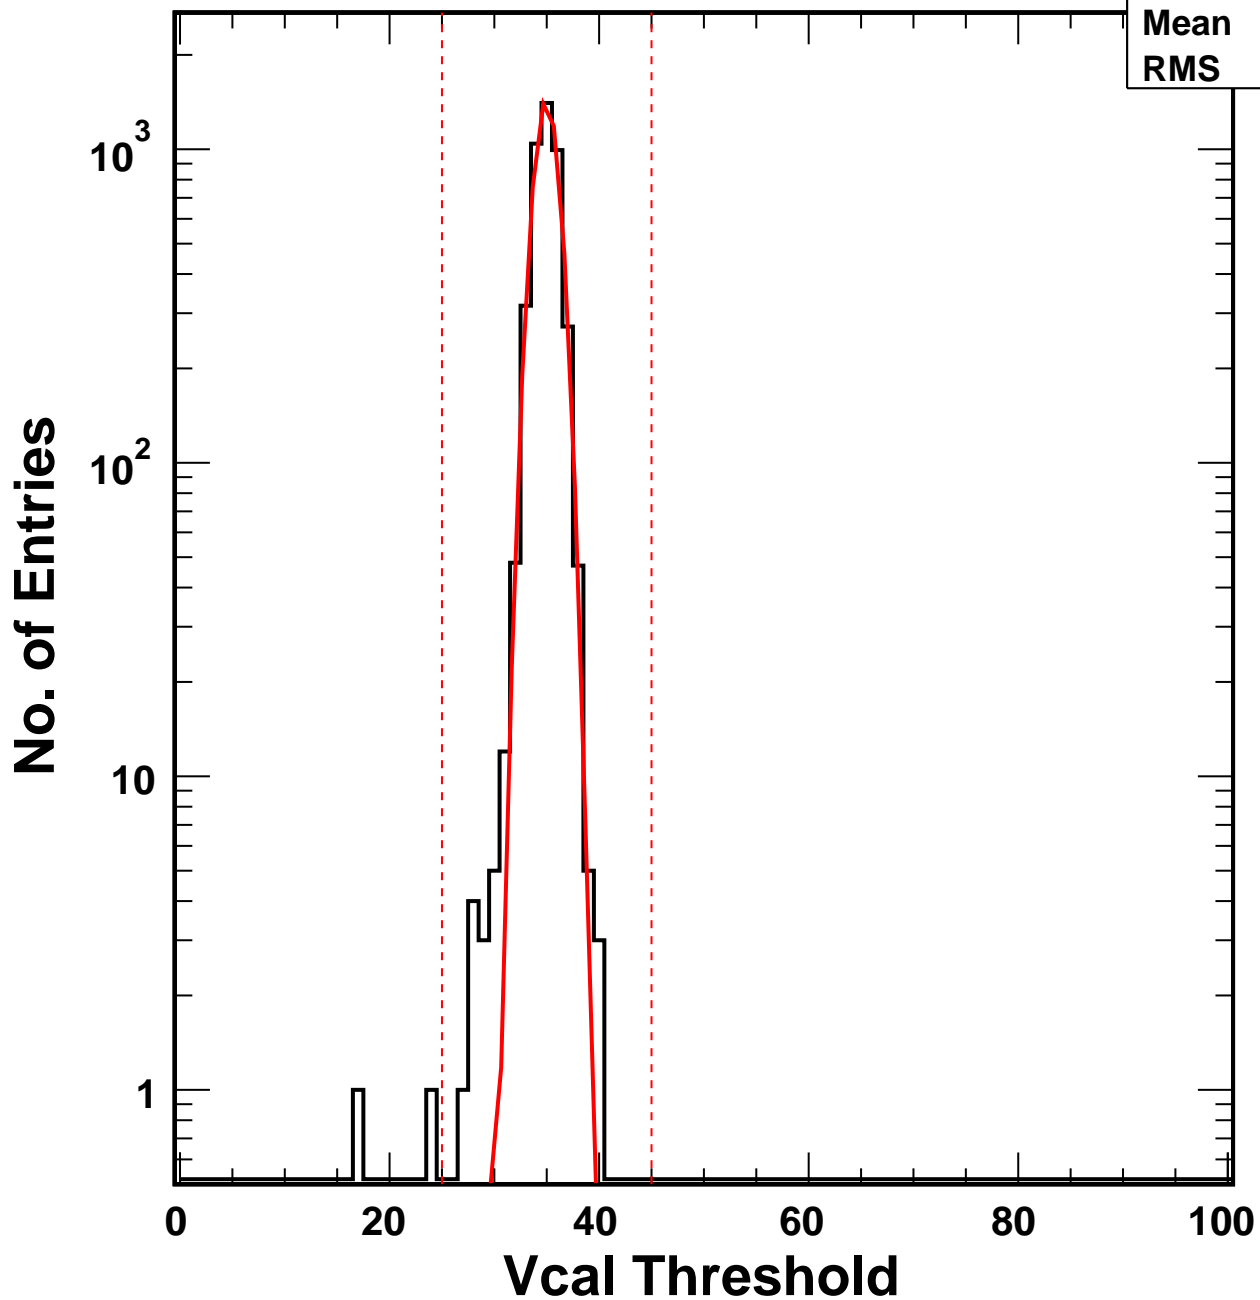

Vcal Threshold Trimmed

VcalThresholdTrimmed_5050

Entries 4160

Mean 34.94

RMS 1.251