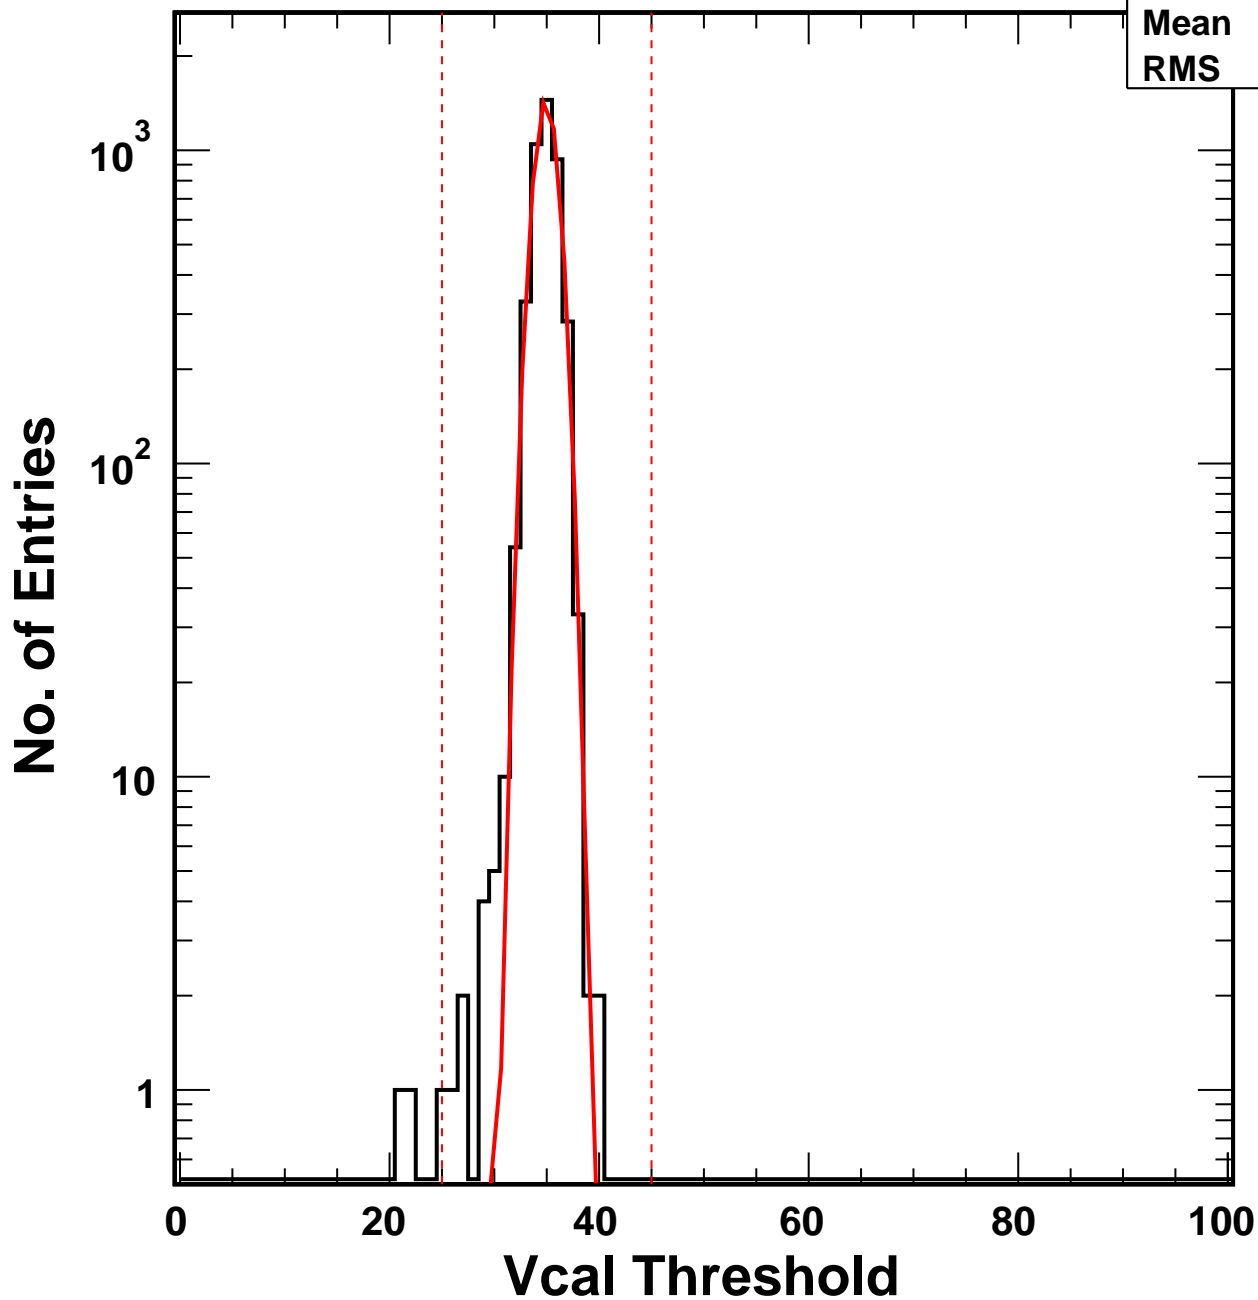

Vcal Threshold Trimmed

VcalThresholdTrimmed_4989

Entries 4160

Mean 34.9

RMS 1.237