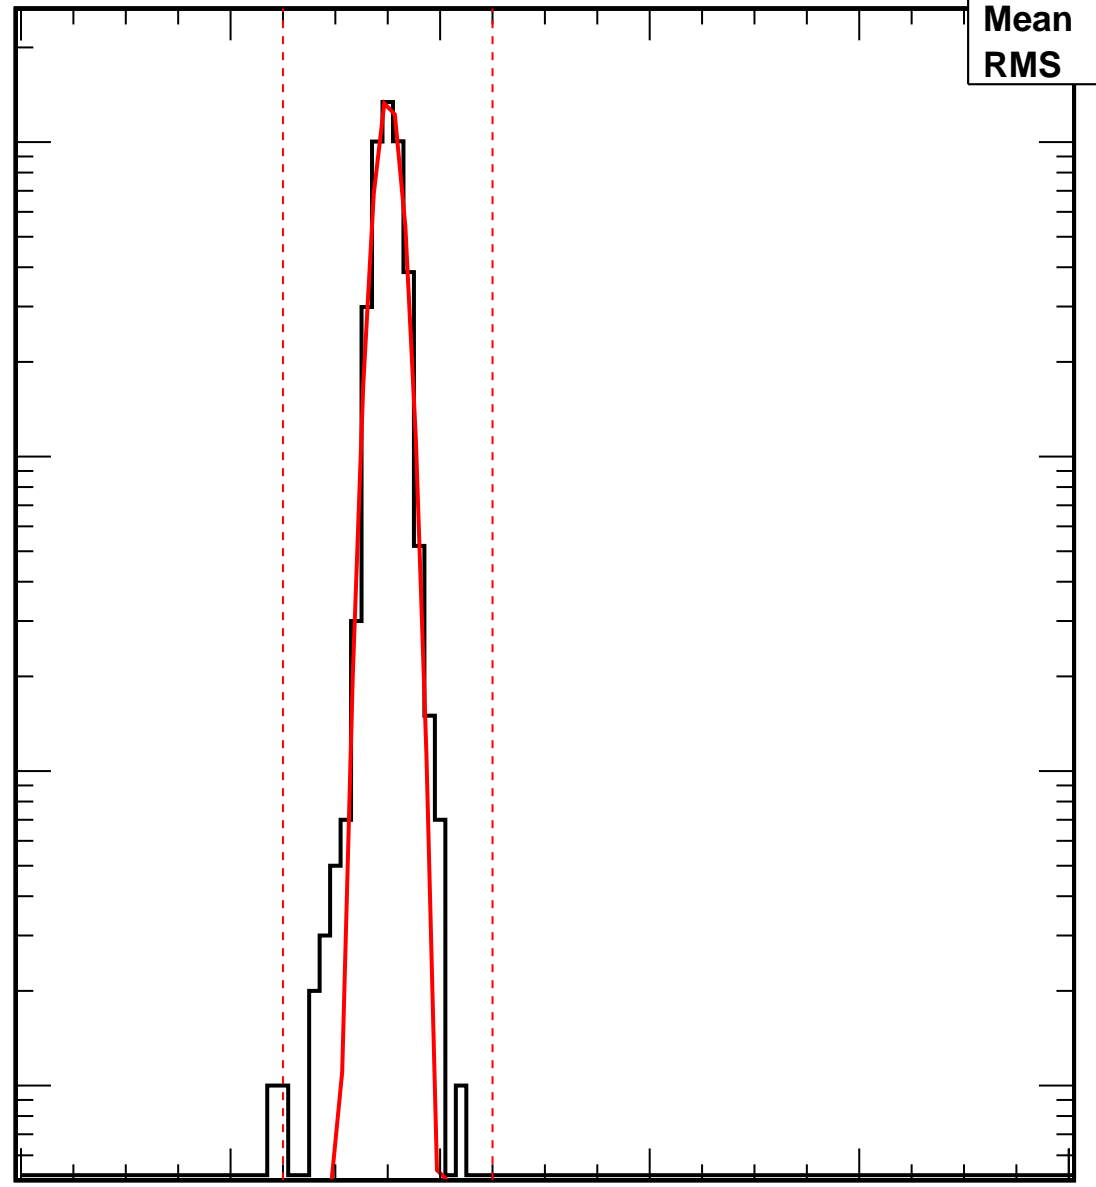

# Vcal Threshold Trimmed

VcalThresholdTrimmed\_1402

|                |              |
|----------------|--------------|
| <b>Entries</b> | <b>4160</b>  |
| <b>Mean</b>    | <b>35.06</b> |
| <b>RMS</b>     | <b>1.26</b>  |

No. of Entries

10<sup>3</sup>  
10<sup>2</sup>  
10  
1

0 20 40 60 80 100

Vcal Threshold