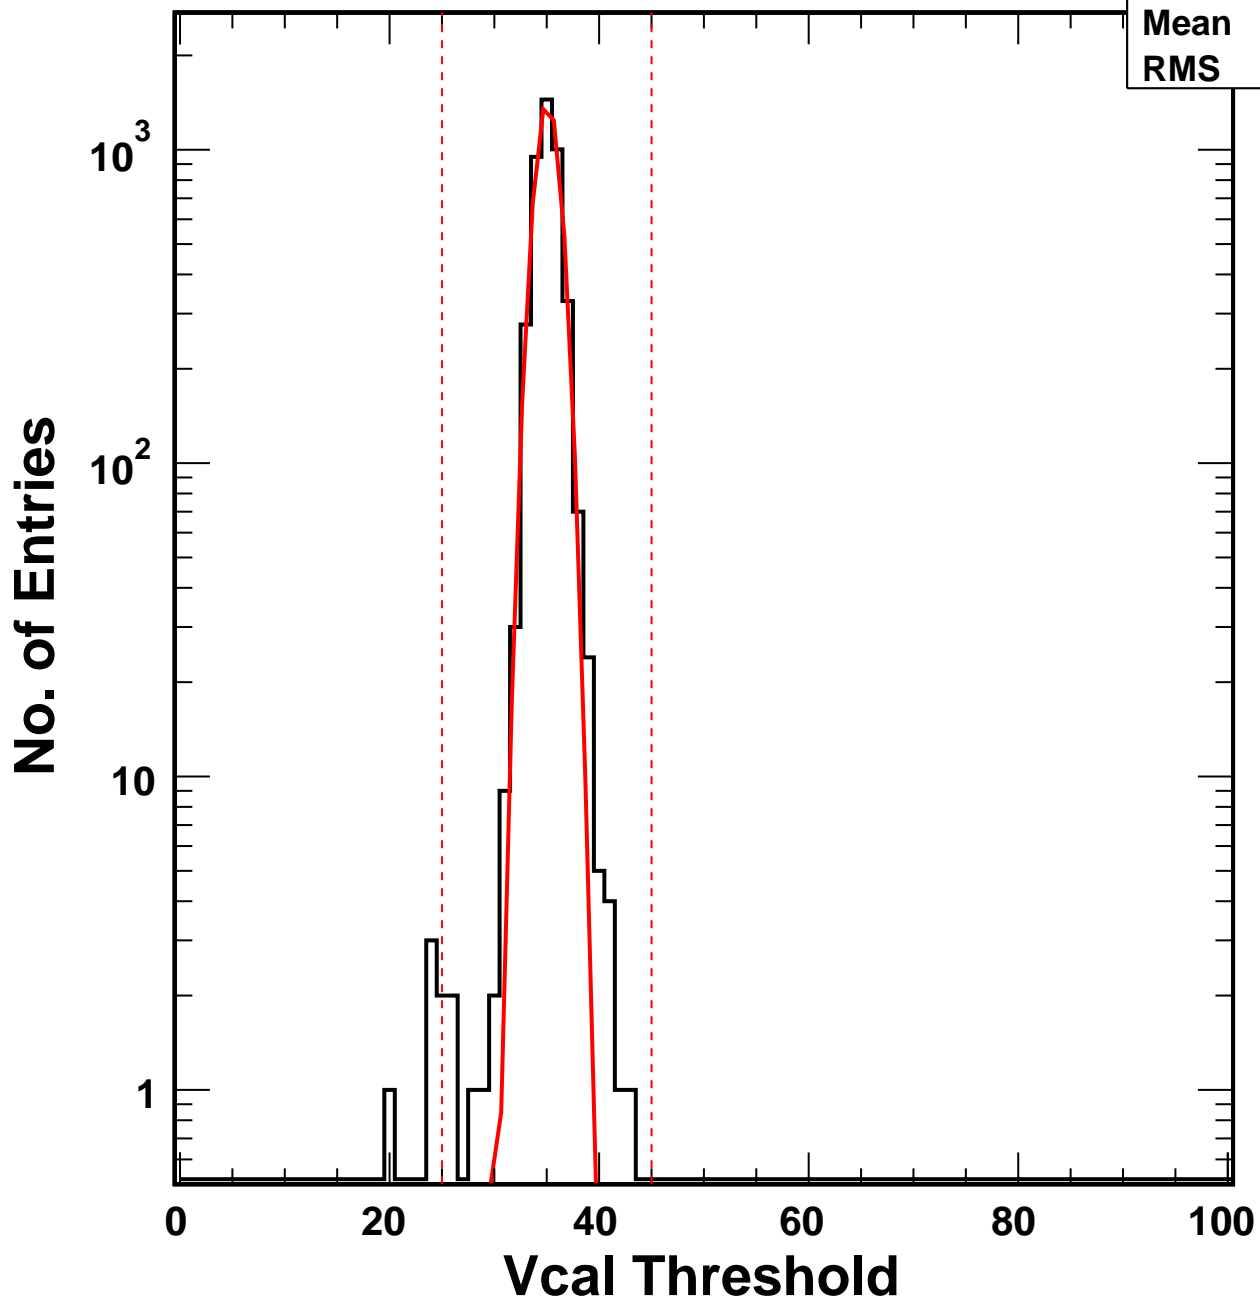

Vcal Threshold Trimmed

VcalThresholdTrimmed_1707

Entries	4160
Mean	35.07
RMS	1.32