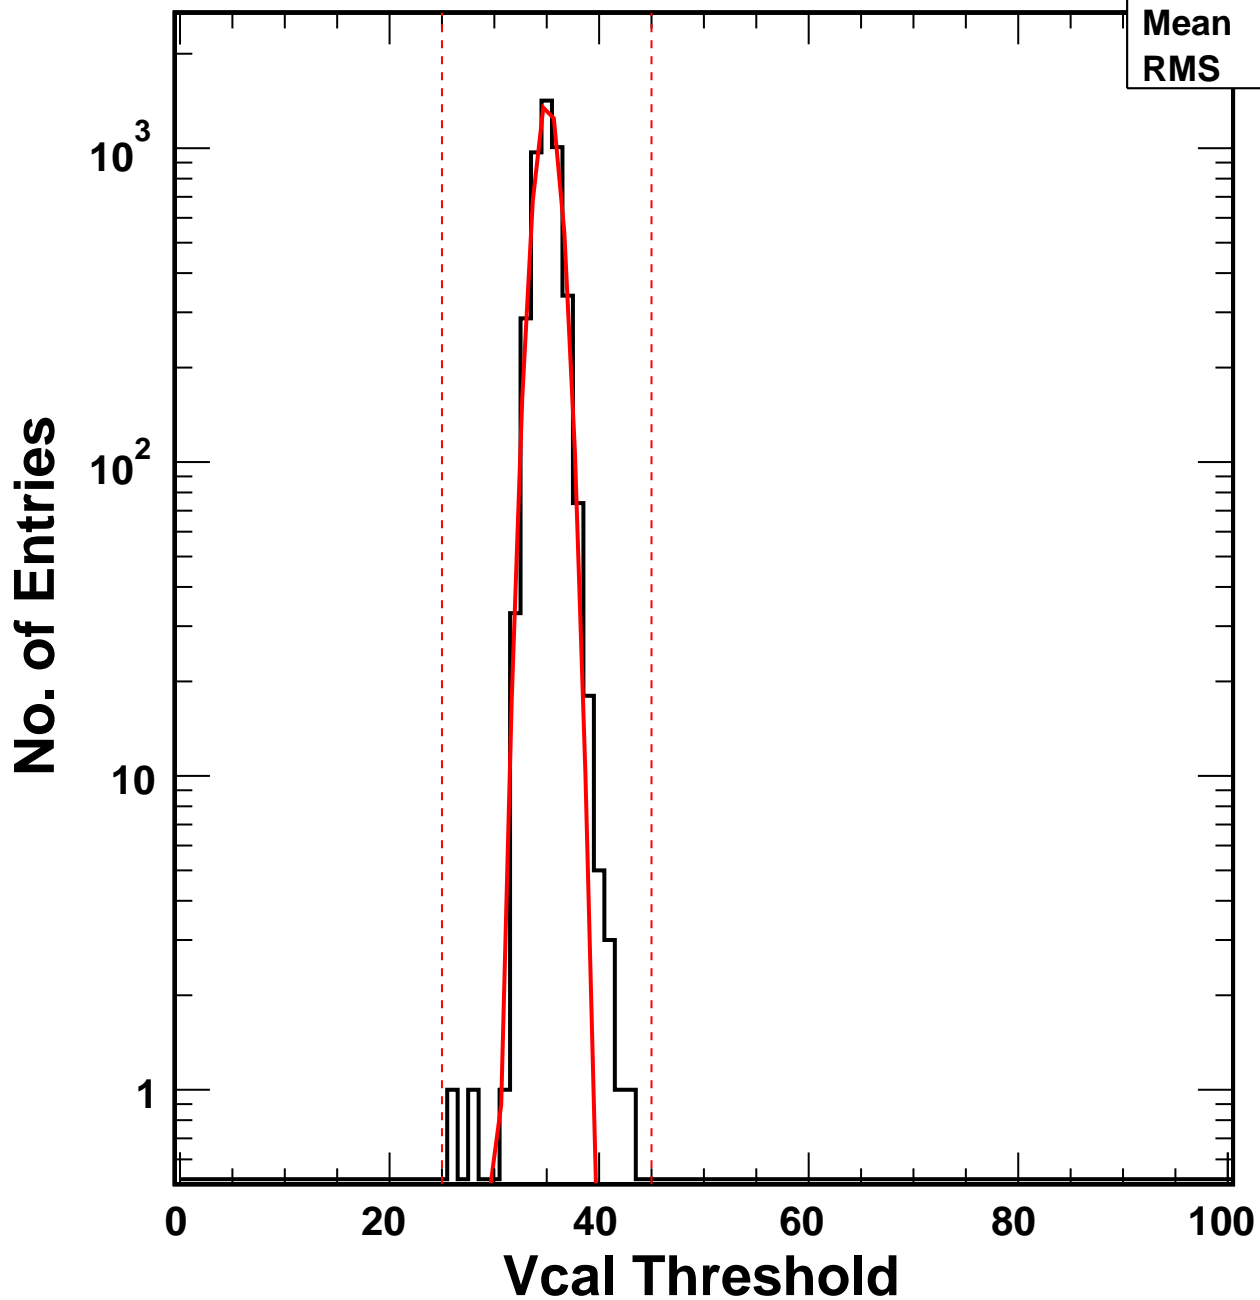

# Vcal Threshold Trimmed

VcalThresholdTrimmed\_1524

Entries	4160
Mean	35.09
RMS	1.22