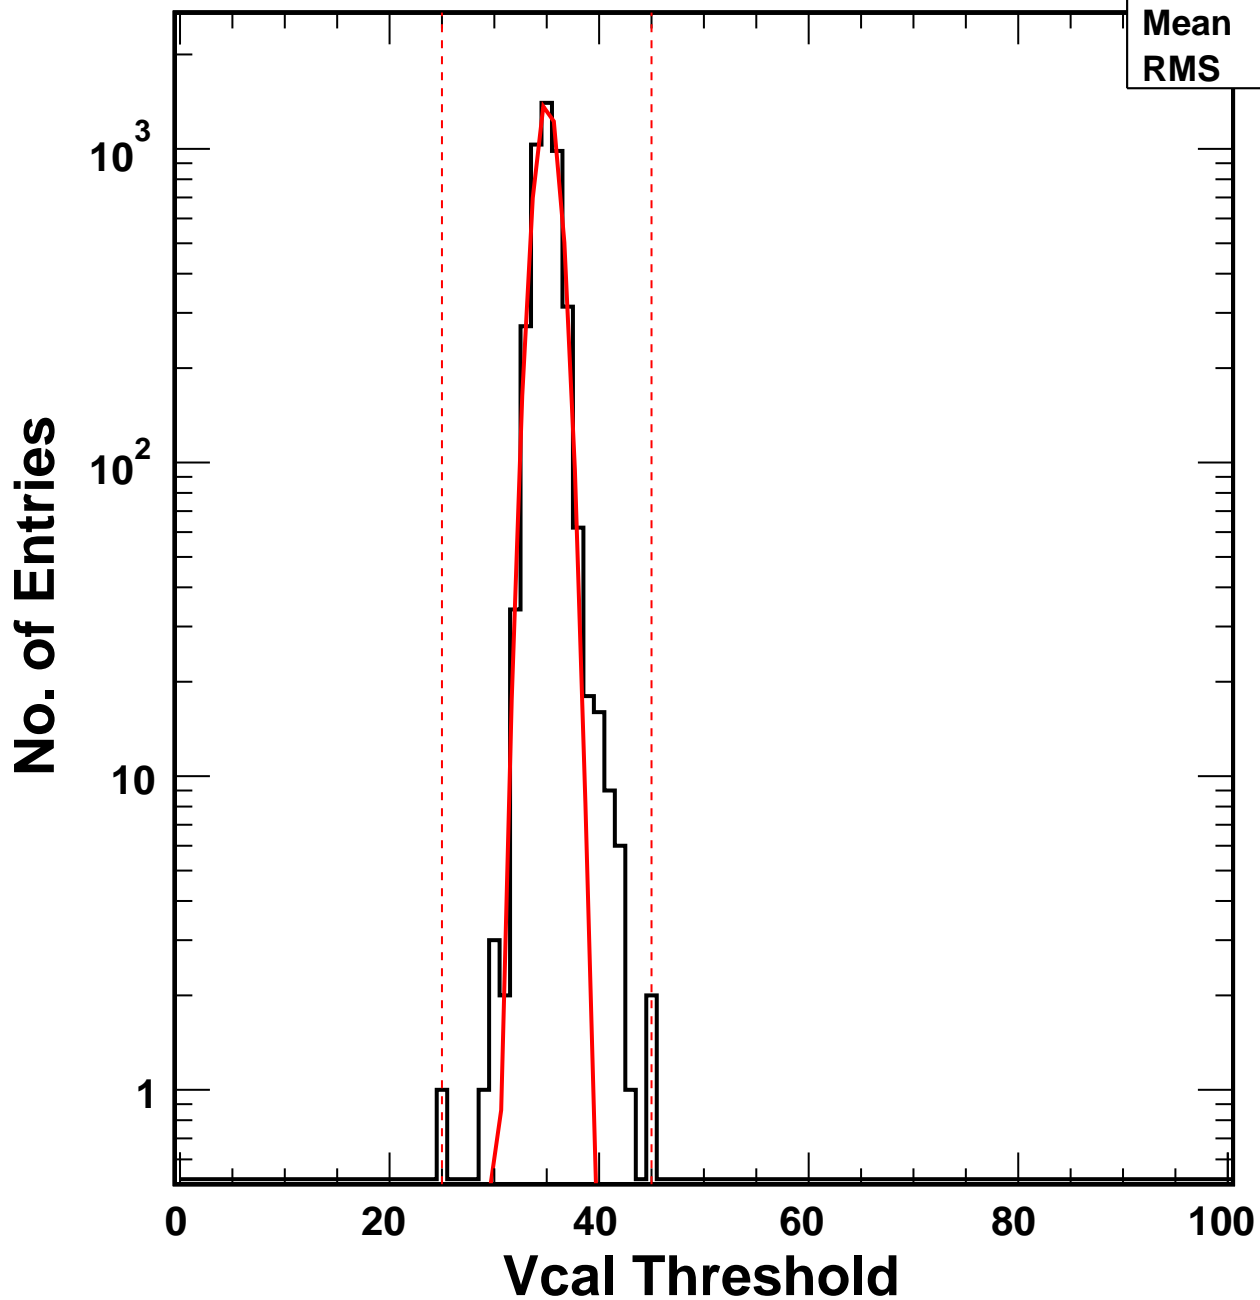

Vcal Threshold Trimmed

VcalThresholdTrimmed_1402

Entries 4160

Mean 35.09

RMS 1.298