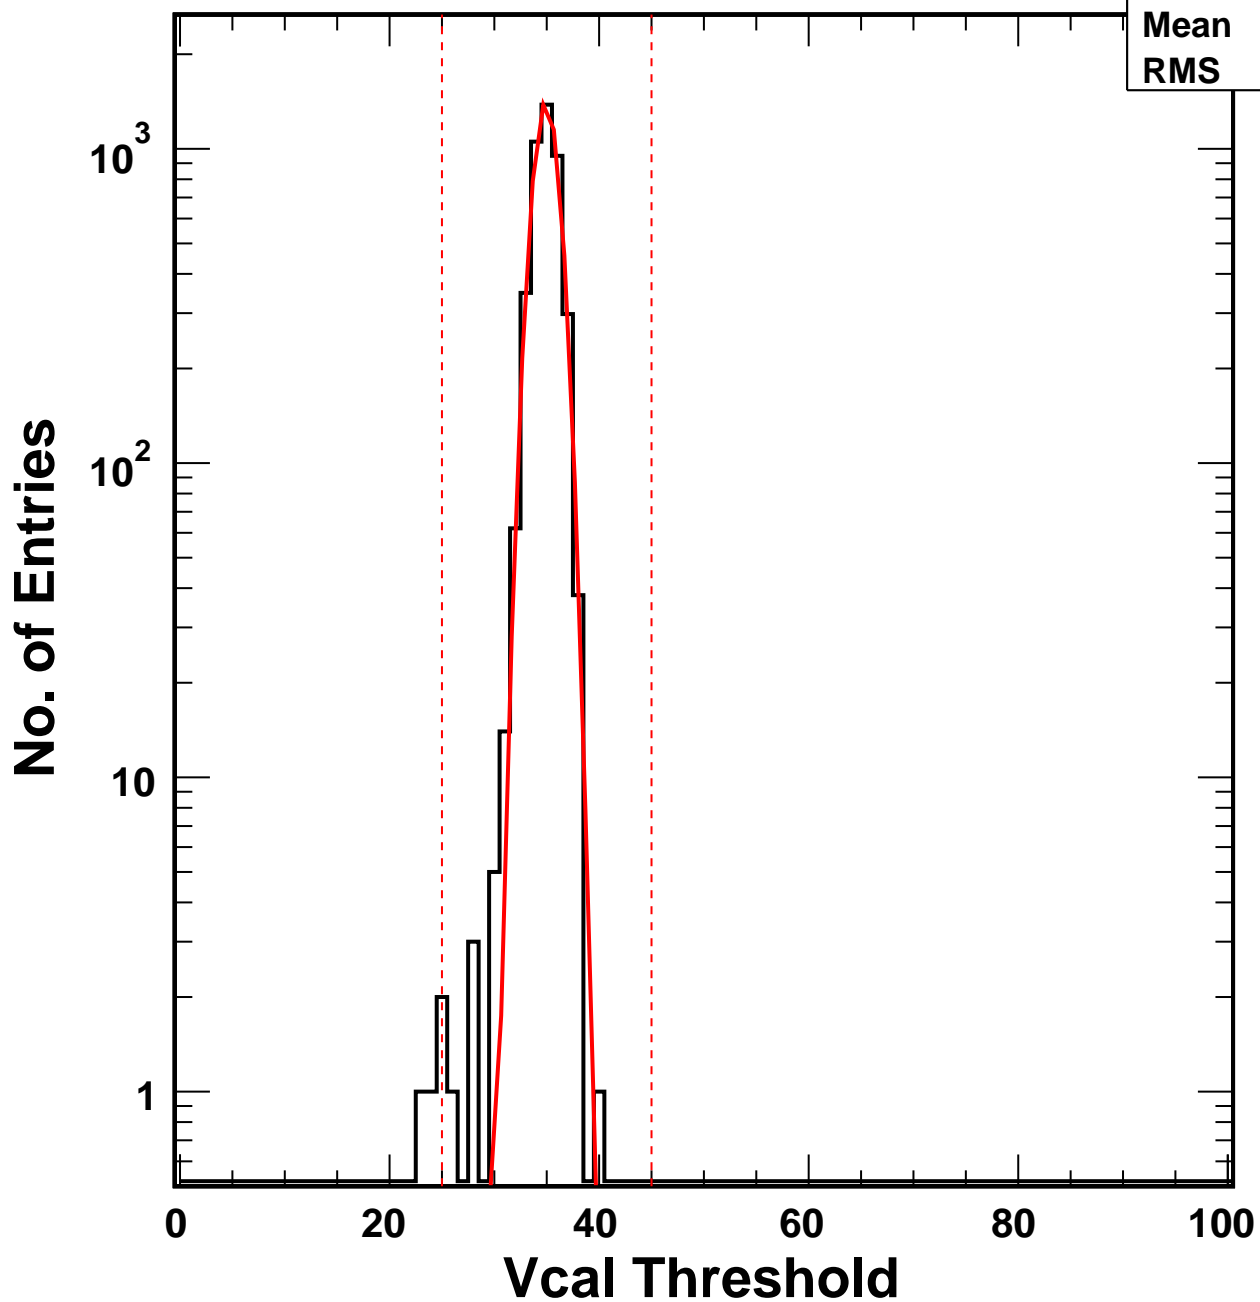

Vcal Threshold Trimmed

VcalThresholdTrimmed_257	
Entries	4160
Mean	34.9
RMS	1.251