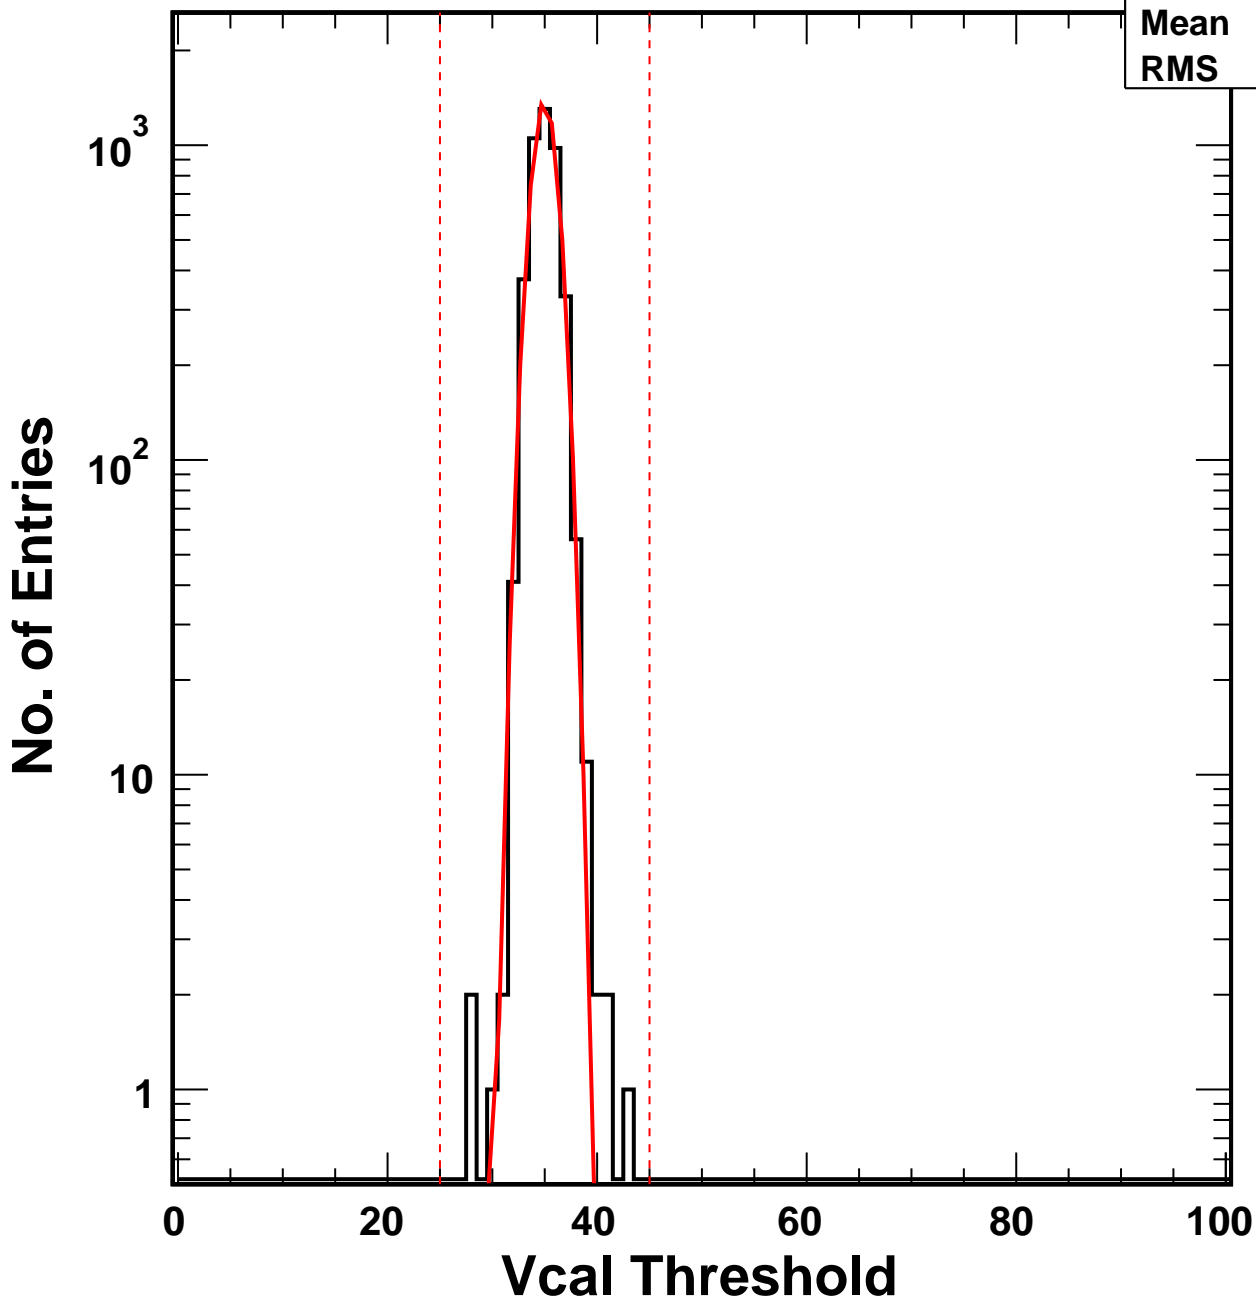

# Vcal Threshold Trimmed

VcalThresholdTrimmed\_684

Entries 4160

Mean 34.98

RMS 1.225