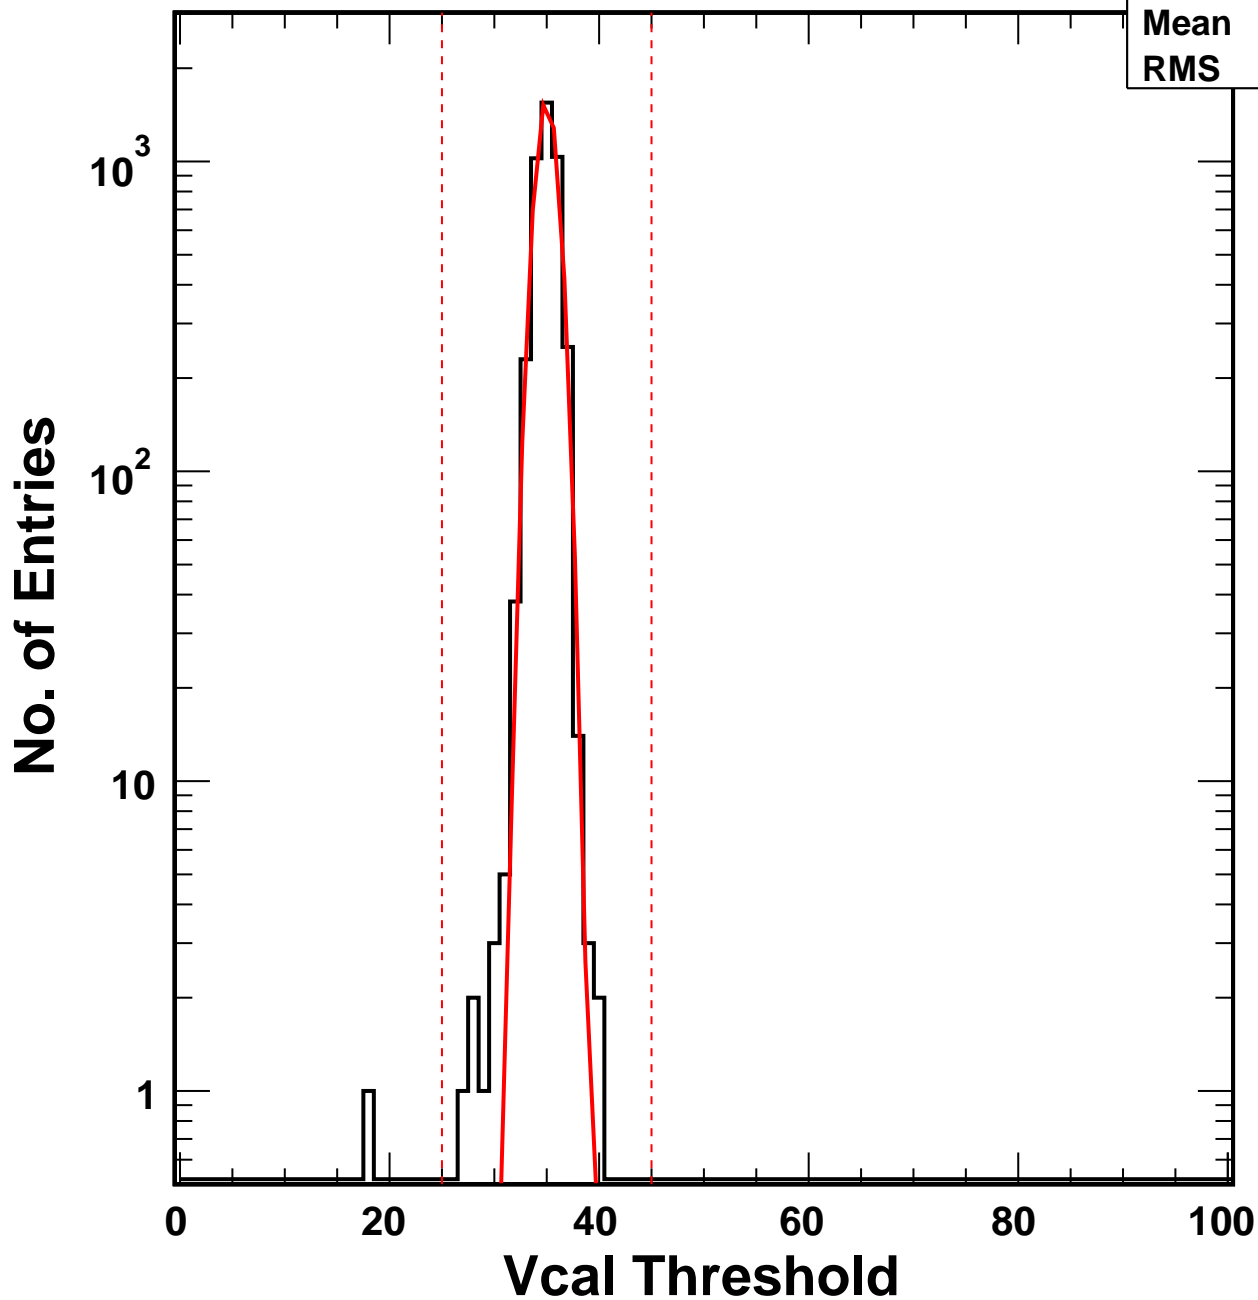

Vcal Threshold Trimmed

VcalThresholdTrimmed_7293

Entries 4160

Mean 34.98

RMS 1.117