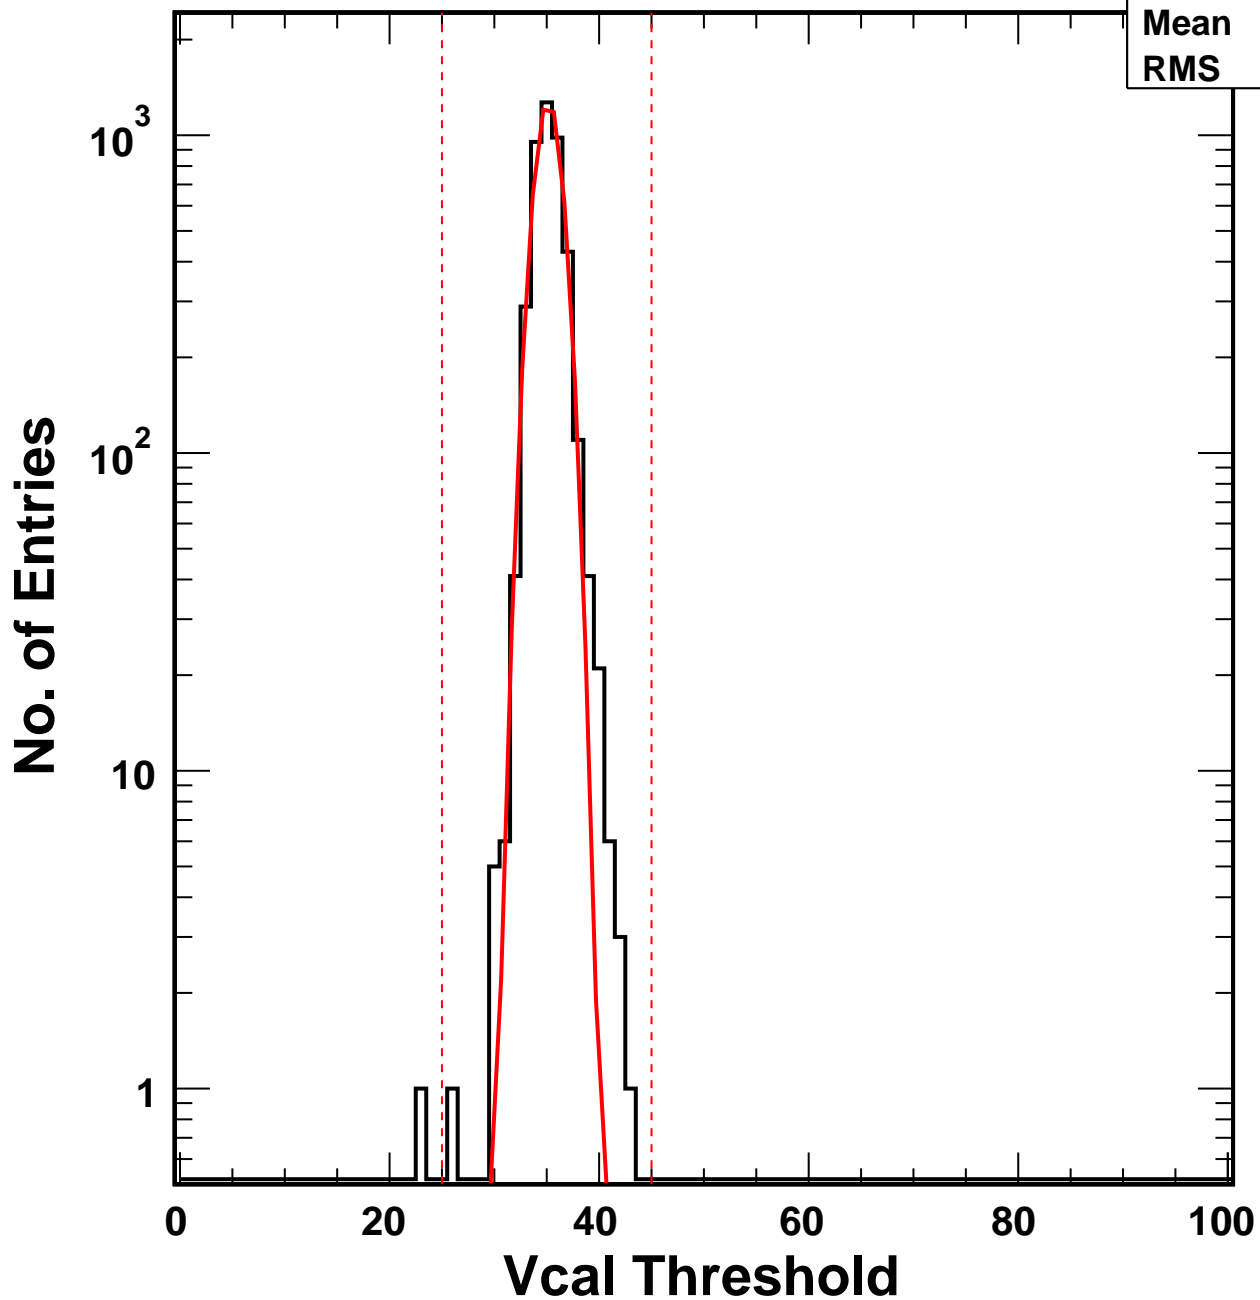

Vcal Threshold Trimmed

VcalThresholdTrimmed_7964

Entries 4160

Mean 35.19

RMS 1.393