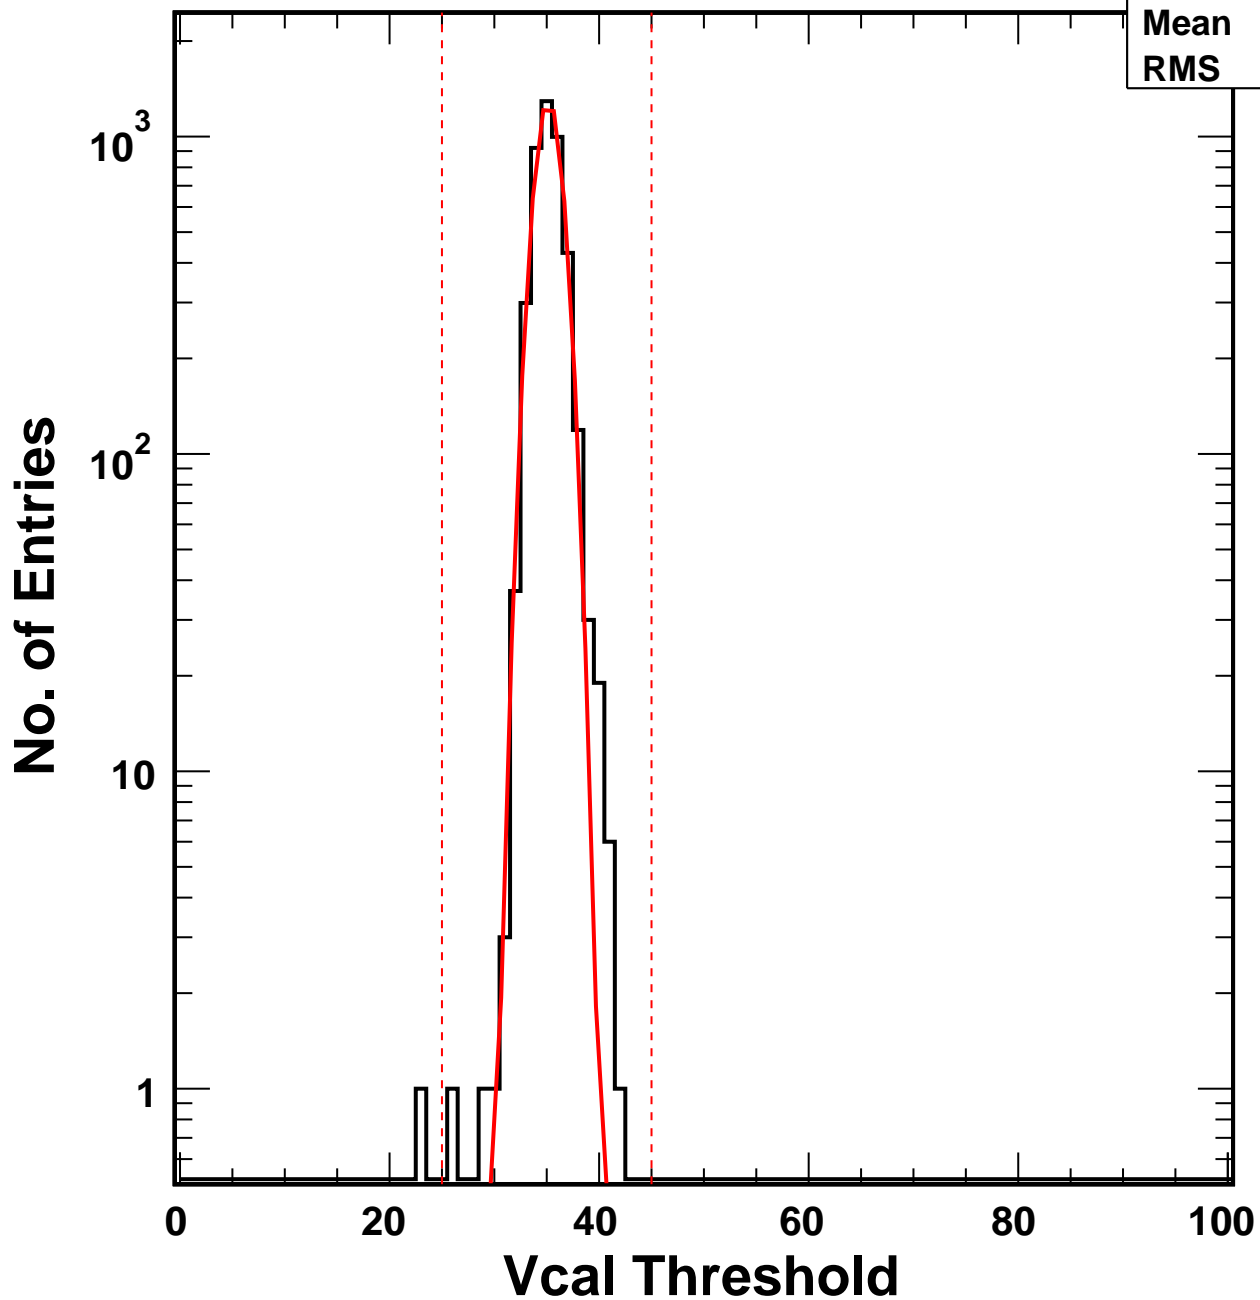

Vcal Threshold Trimmed

VcalThresholdTrimmed_5492

Entries 4160

Mean 35.19

RMS 1.355