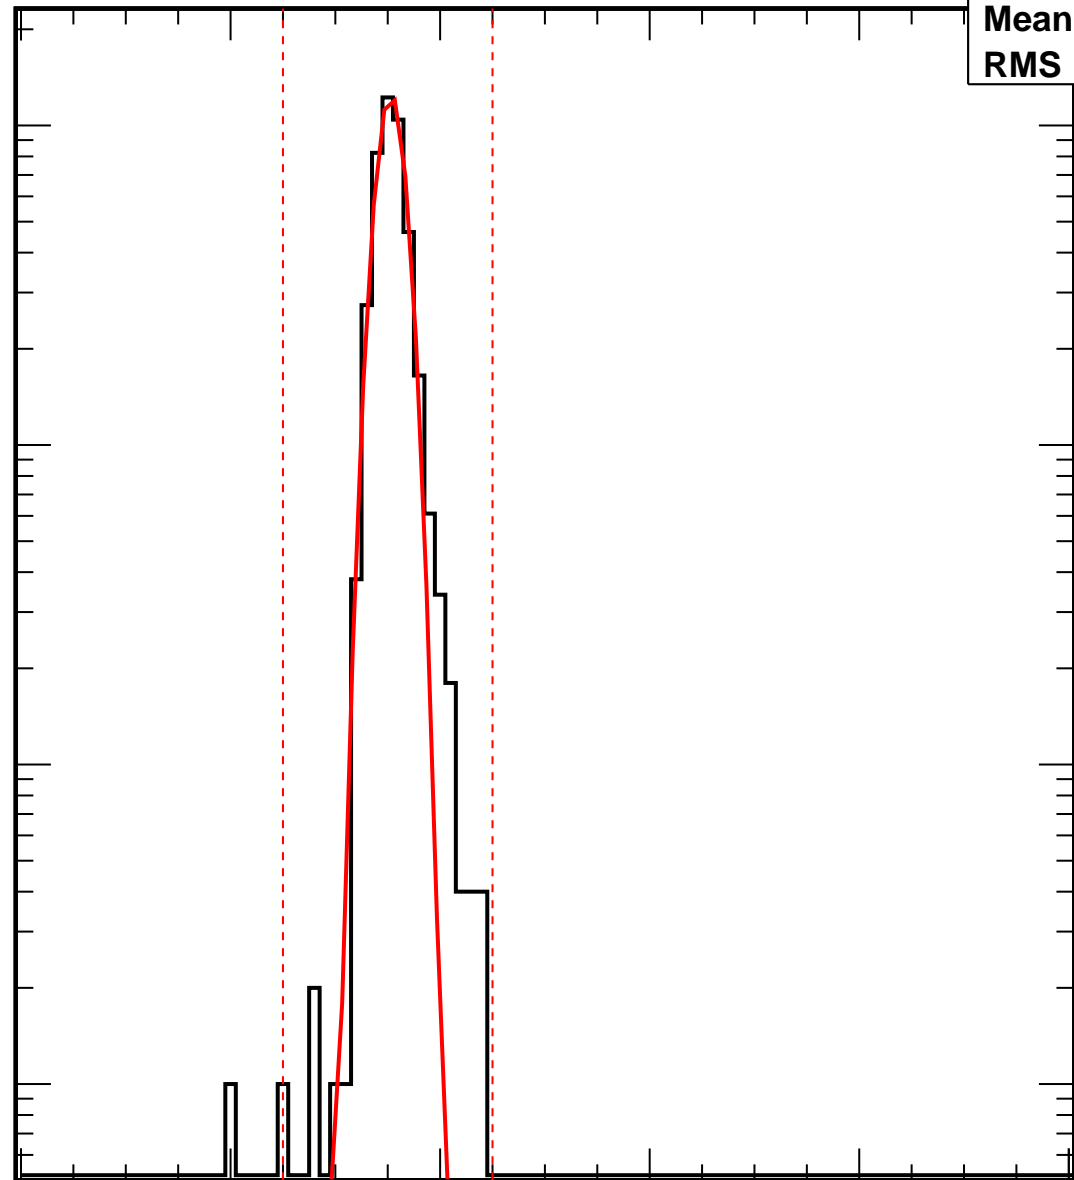

Vcal Threshold Trimmed

VcalThresholdTrimmed_5309

Entries	4160
Mean	35.37
RMS	1.533

No. of Entries

10³
10²
10
1

0 20 40 60 80 100

Vcal Threshold