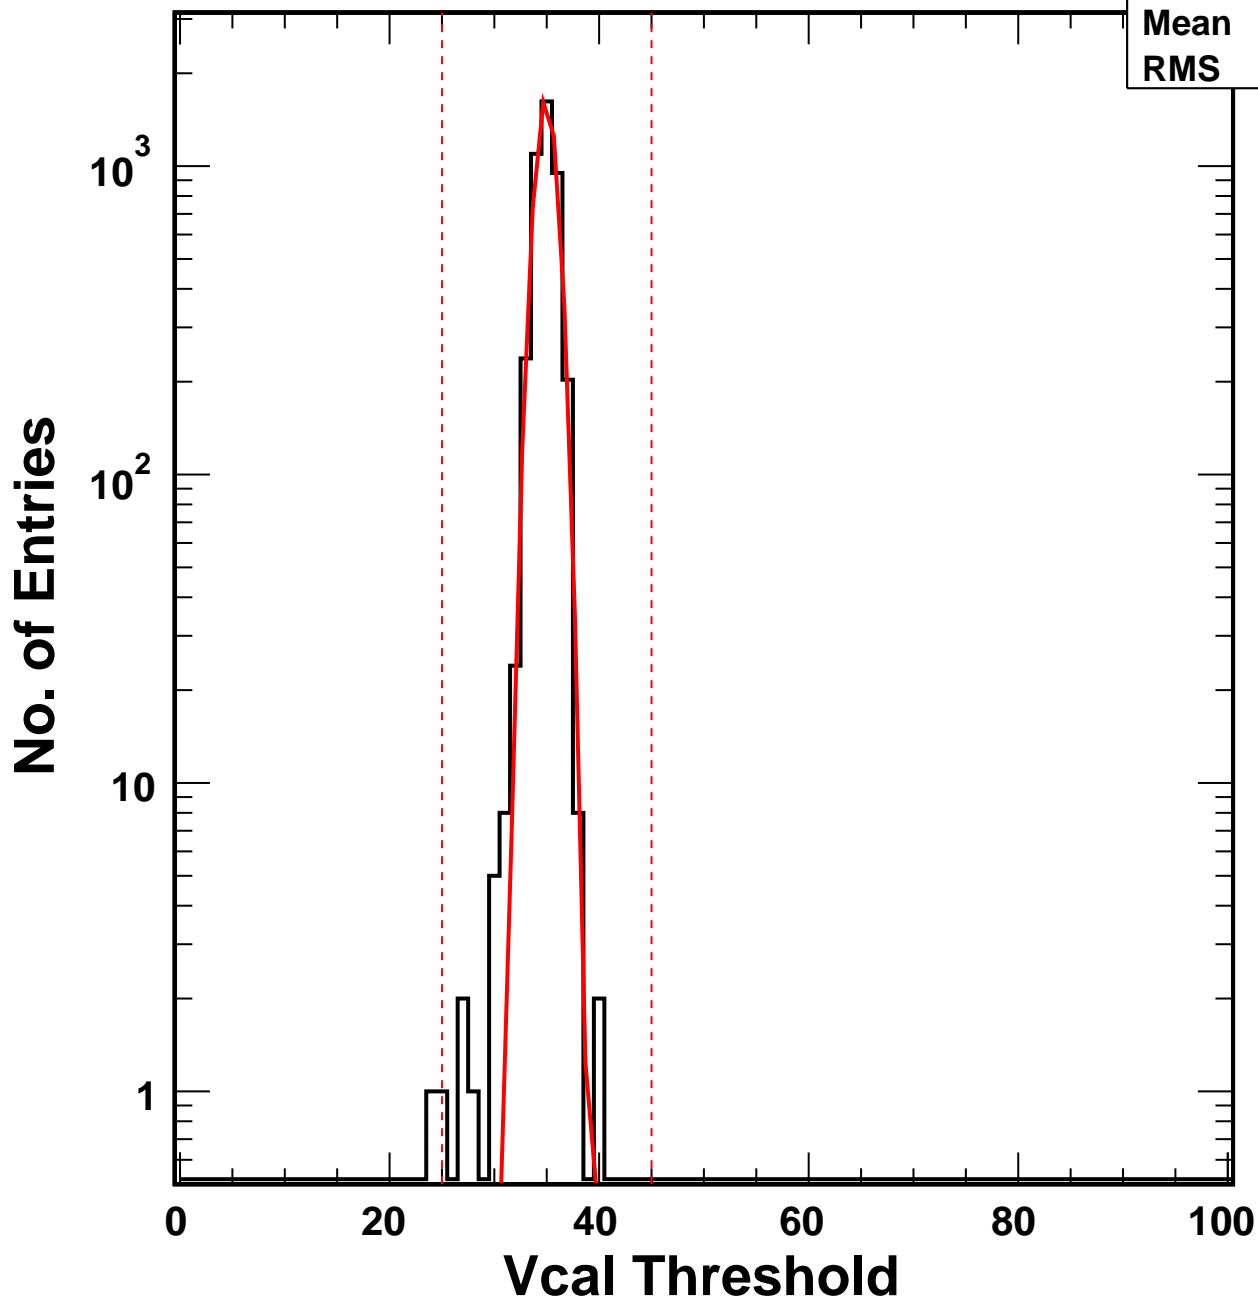

# Vcal Threshold Trimmed

VcalThresholdTrimmed\_4408

Entries 4160

Mean 34.91

RMS 1.071