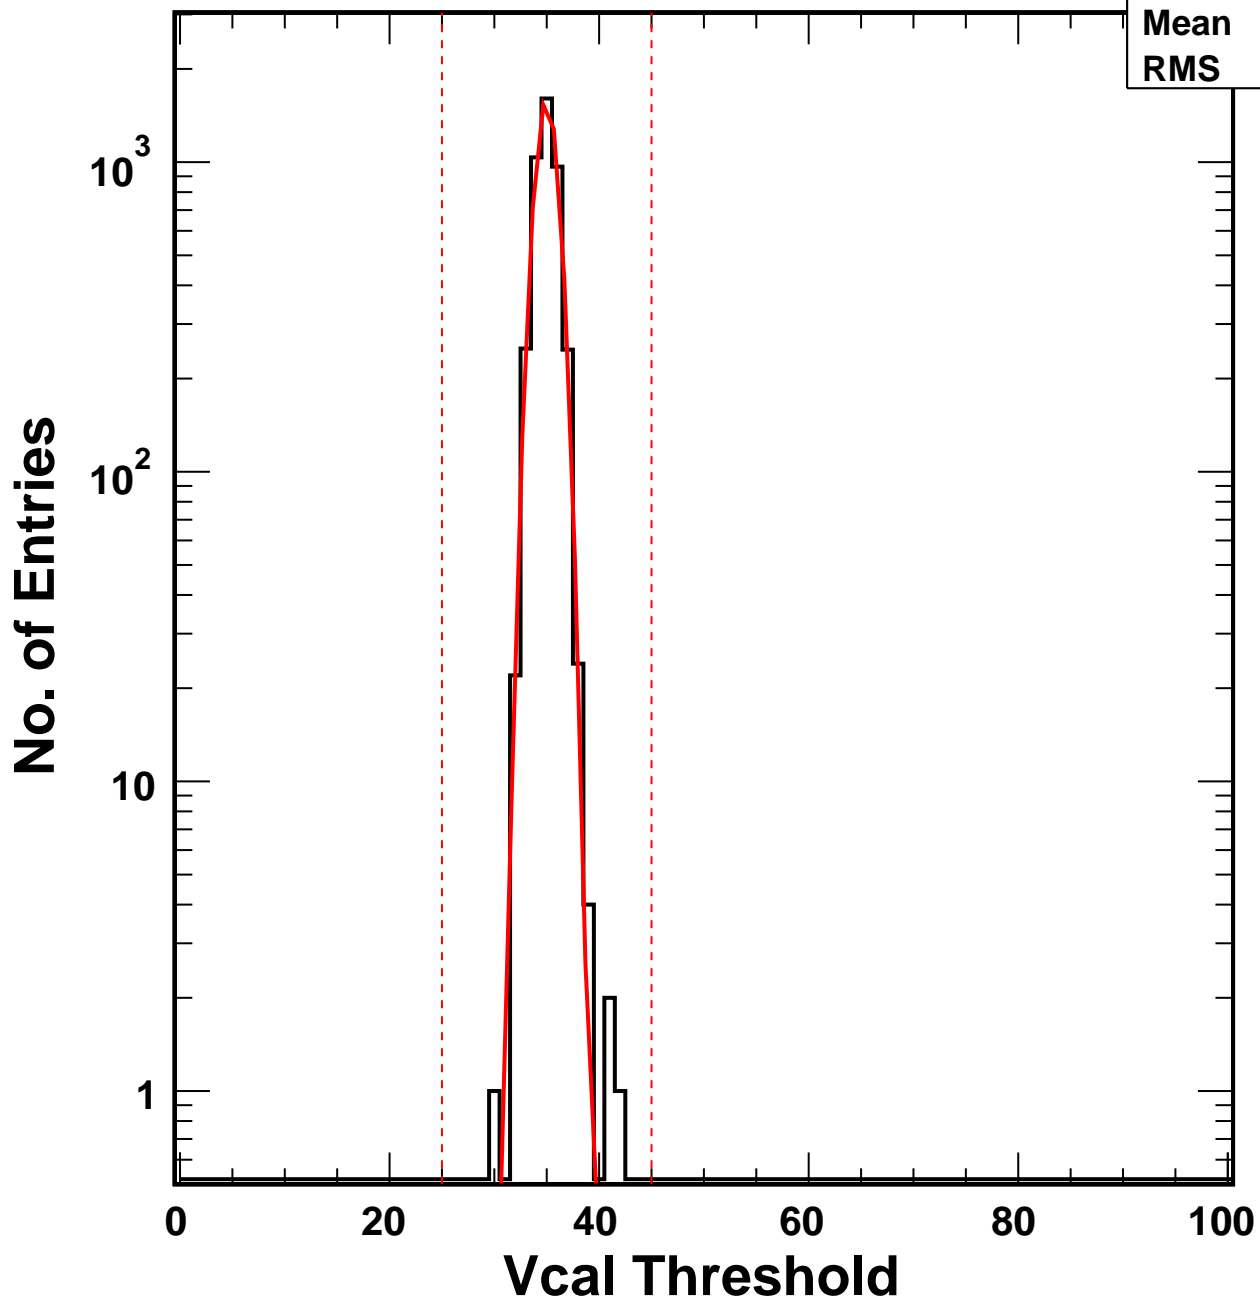

Vcal Threshold Trimmed

VcalThresholdTrimmed_4347

Entries	4160
Mean	34.99
RMS	1.054