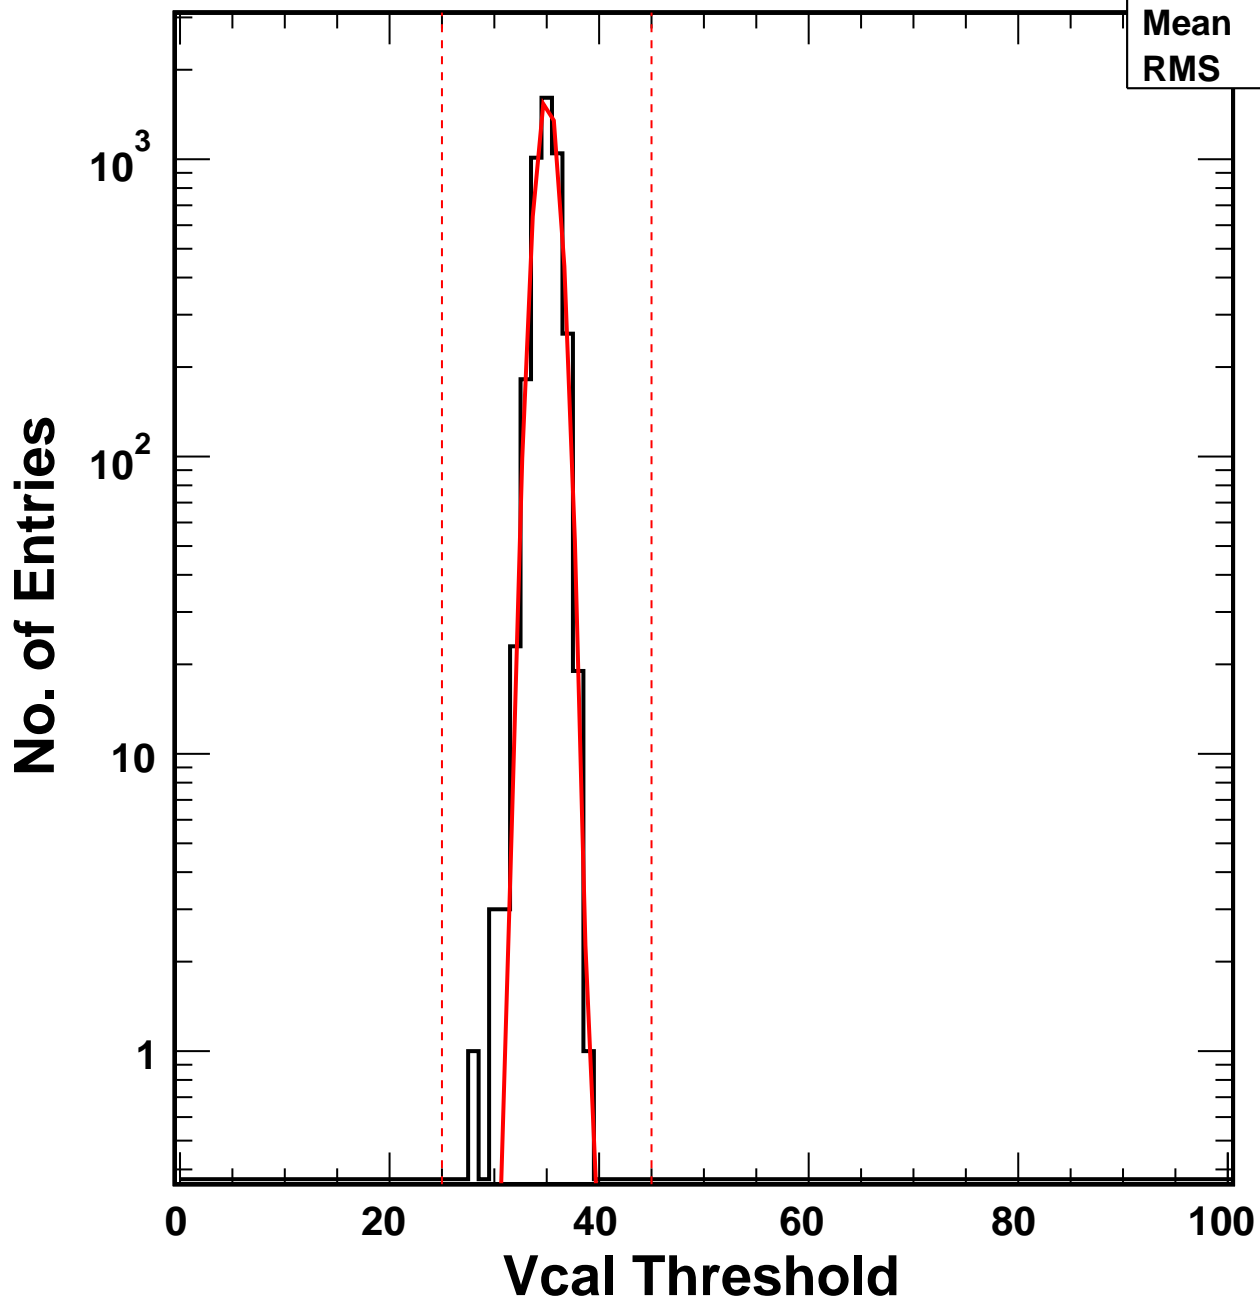

Vcal Threshold Trimmed

VcalThresholdTrimmed_3386

Entries 4160

Mean 35.04

RMS 1.027