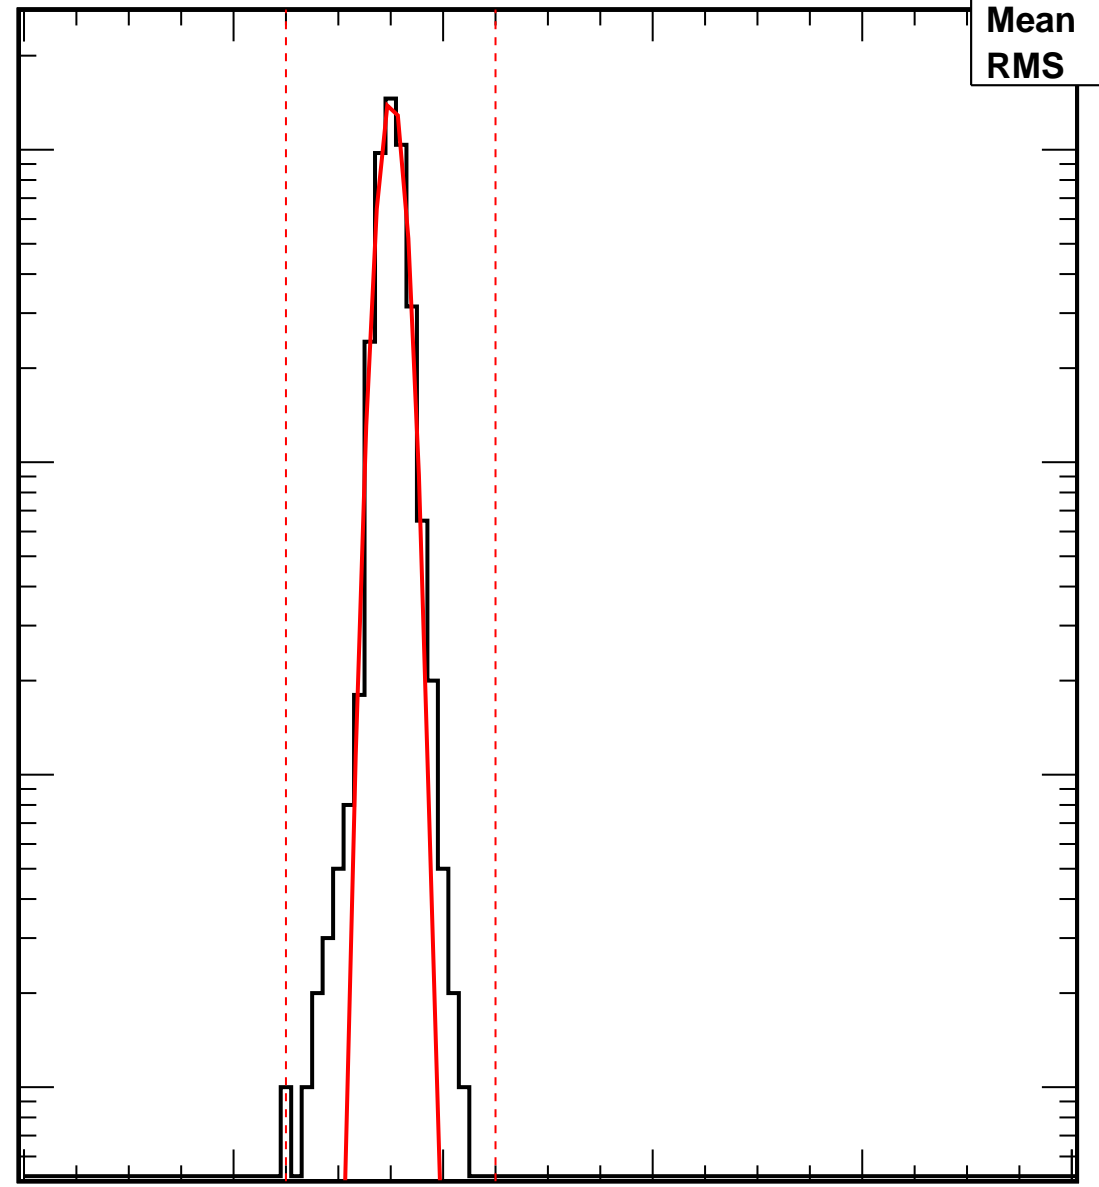

Vcal Threshold Trimmed

VcalThresholdTrimmed_3752

Entries	4160
Mean	35.09
RMS	1.216

No. of Entries

10³
10²
10
1

0 20 40 60 80 100

Vcal Threshold