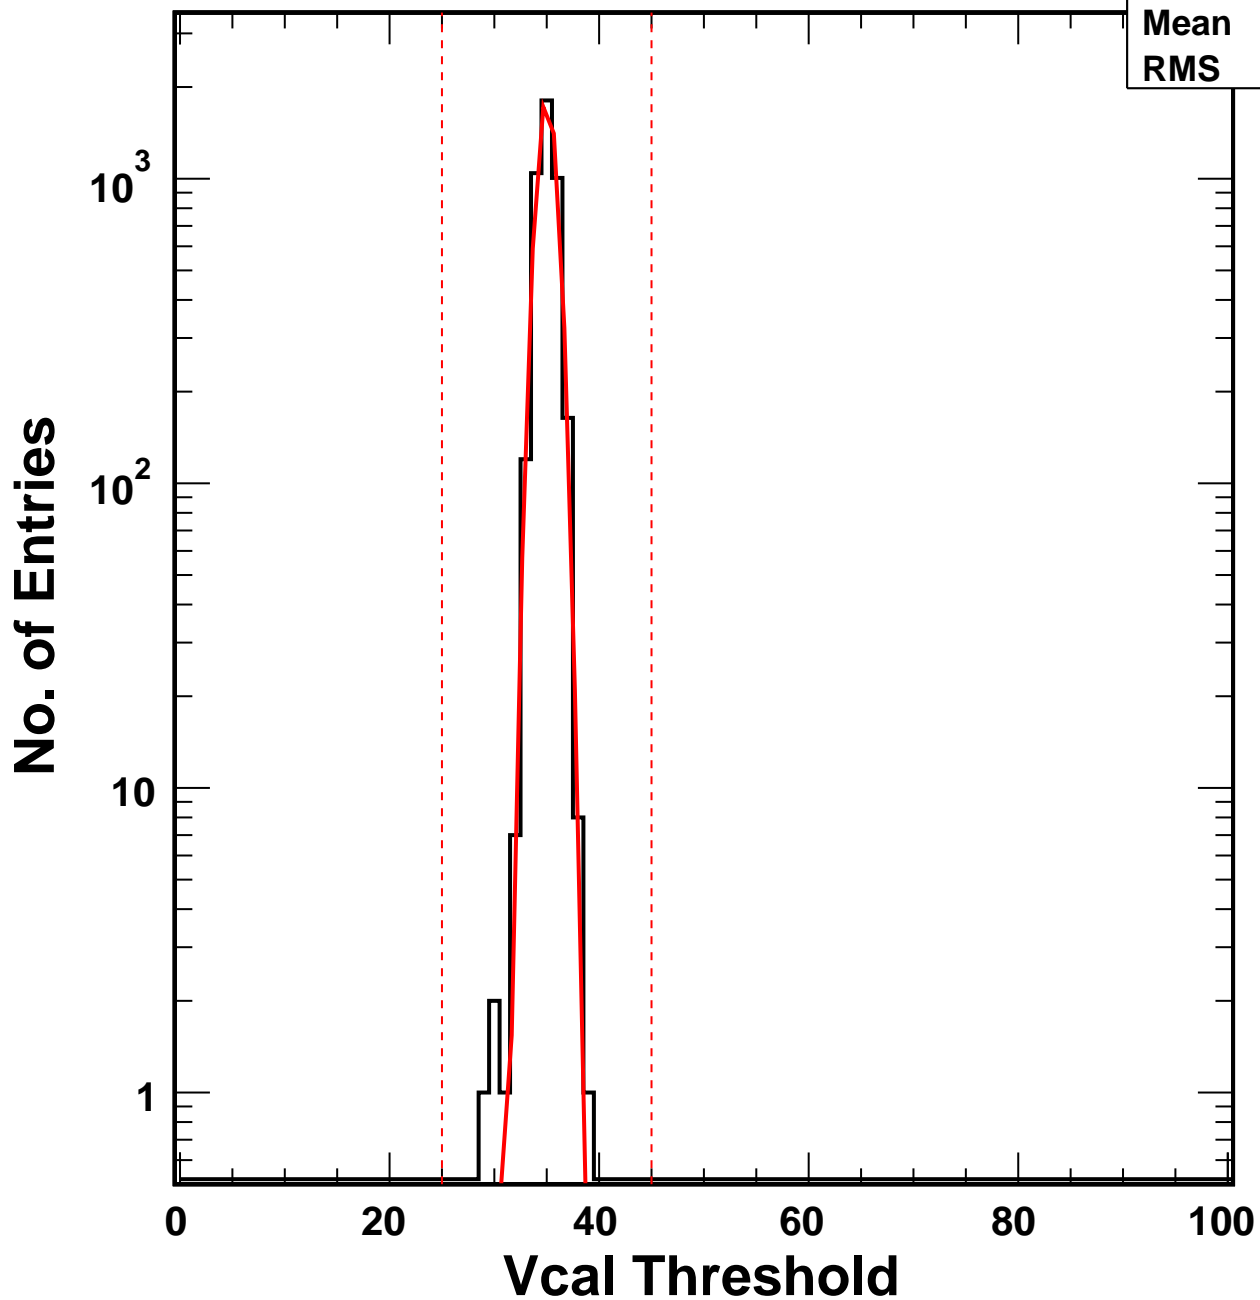

Vcal Threshold Trimmed

VcalThresholdTrimmed_2424

Entries 4160

Mean 35.01

RMS 0.909