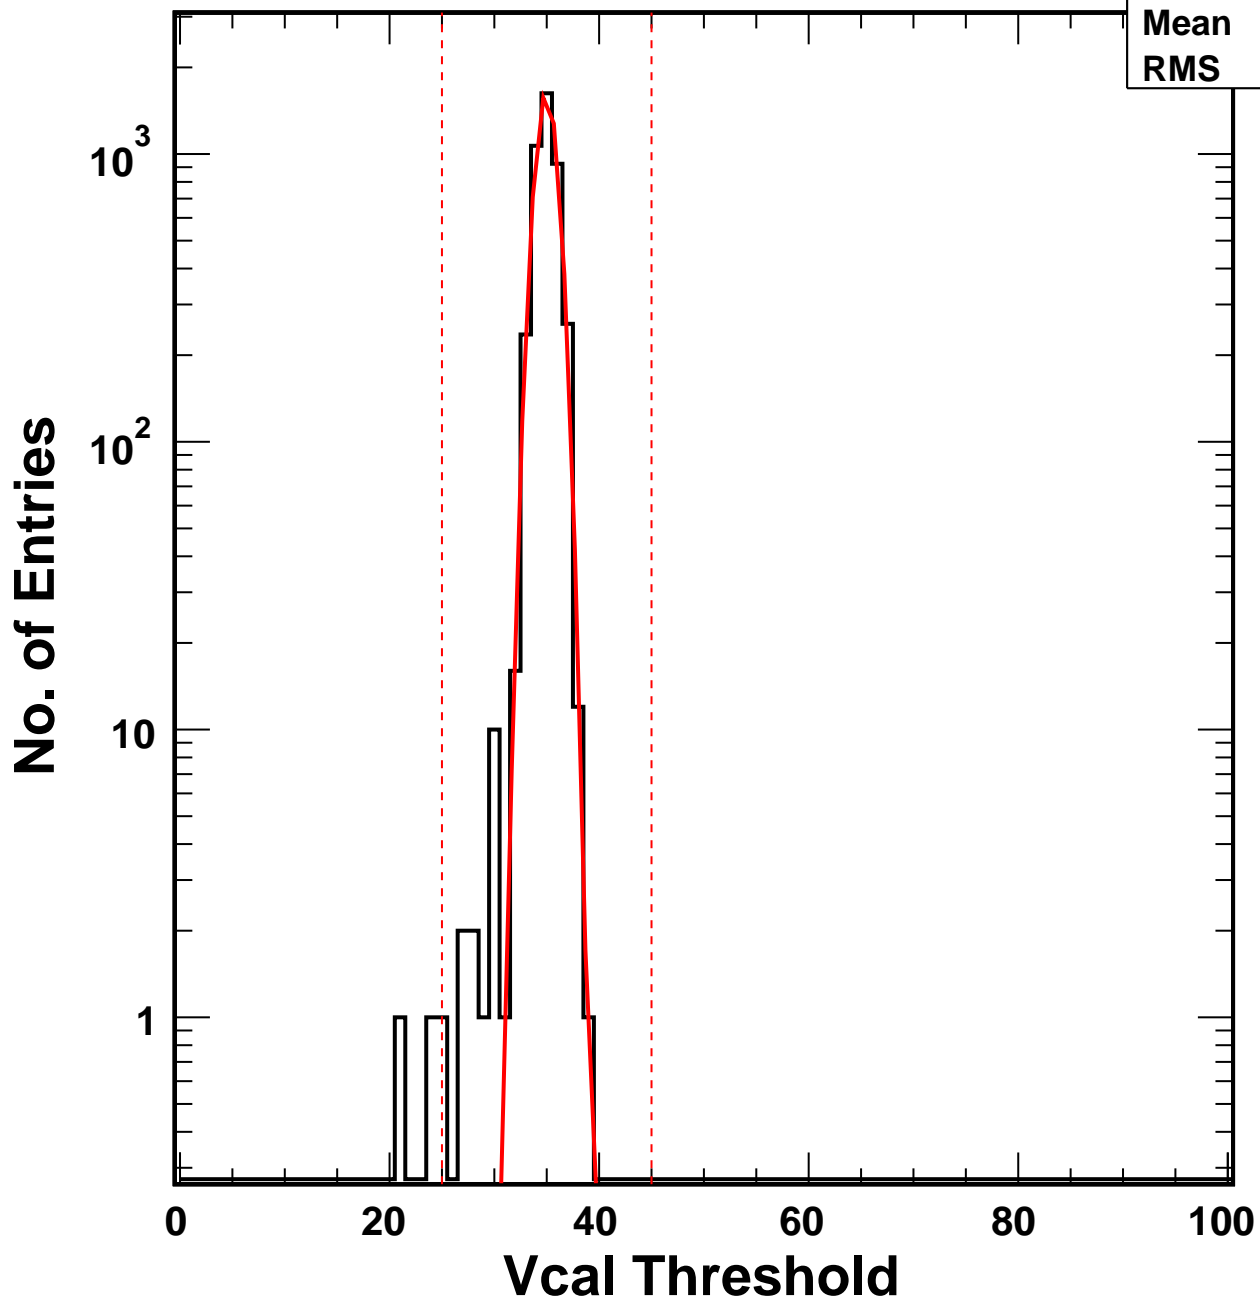

Vcal Threshold Trimmed

VcalThresholdTrimmed_2973

Entries 4160

Mean 34.94

RMS 1.114