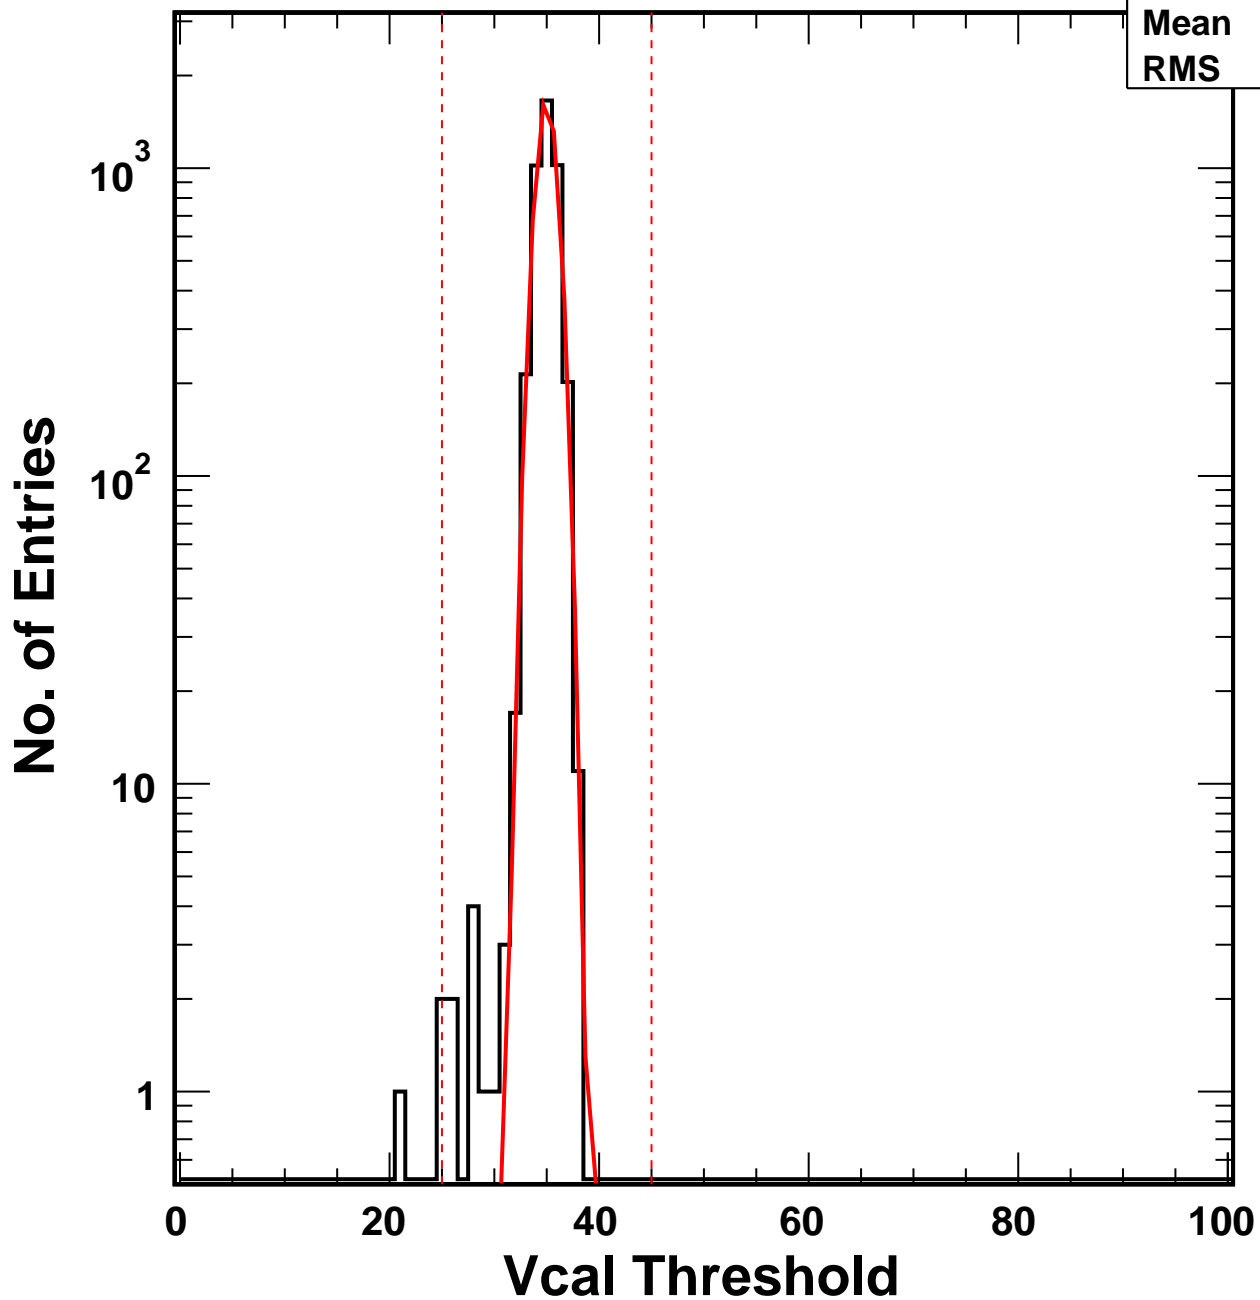

Vcal Threshold Trimmed

VcalThresholdTrimmed_2790

Entries 4160

Mean 34.97

RMS 1.076