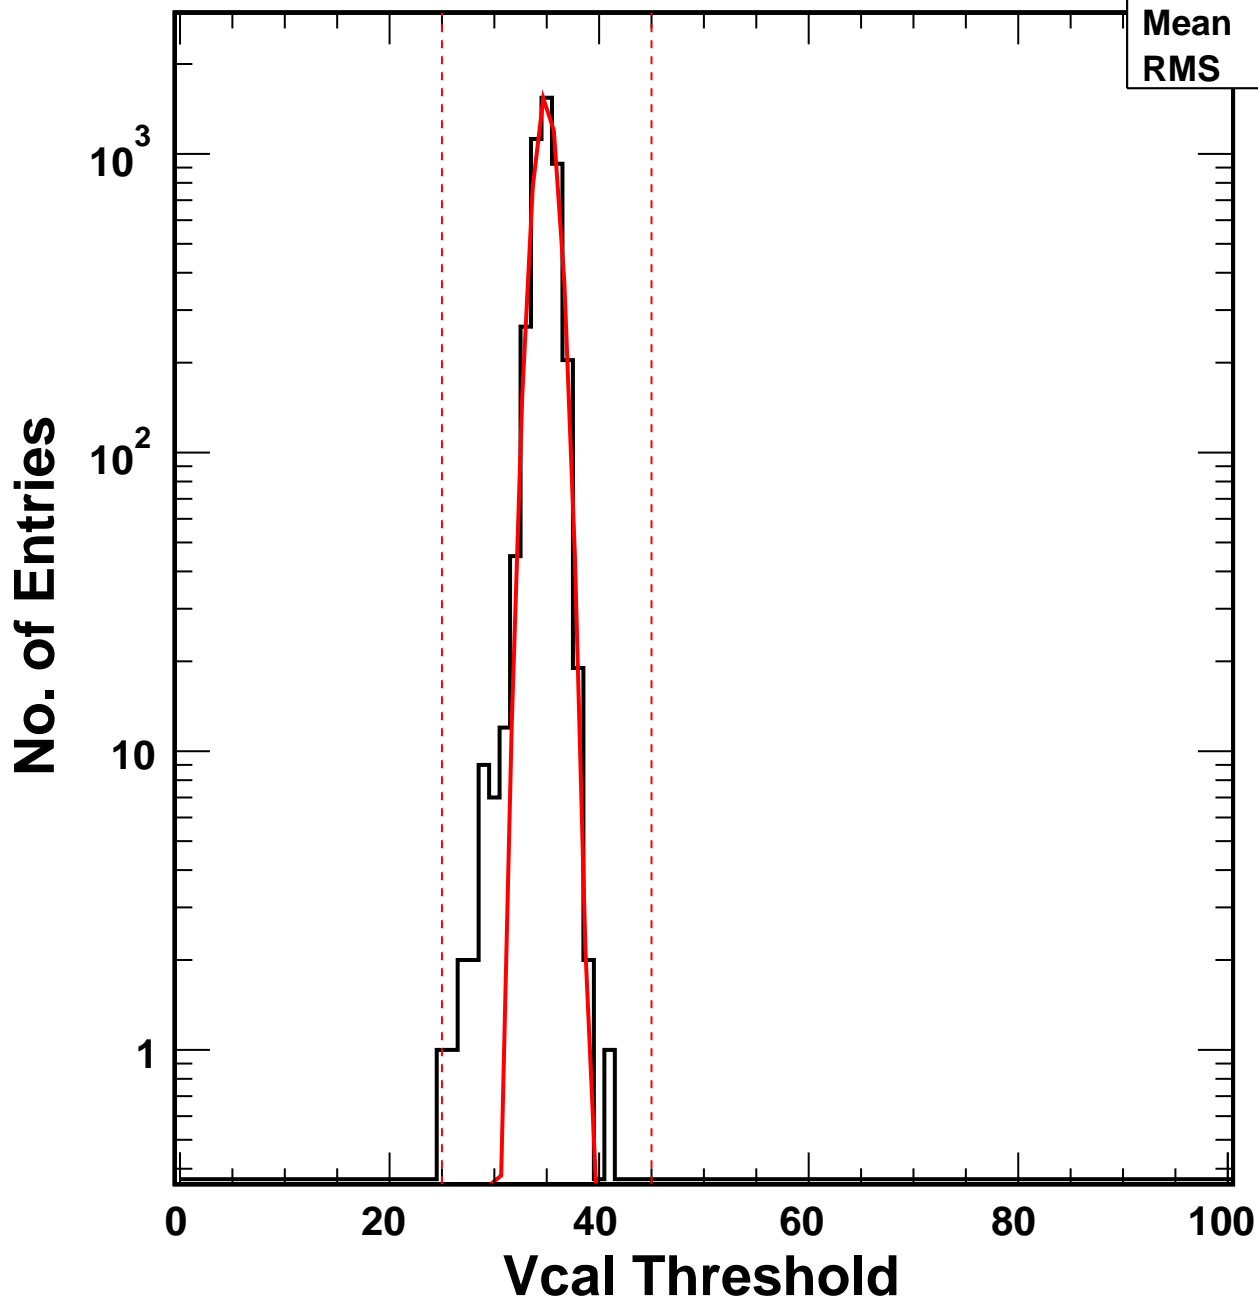

# Vcal Threshold Trimmed

VcalThresholdTrimmed\_2729

Entries 4160

Mean 34.86

RMS 1.159