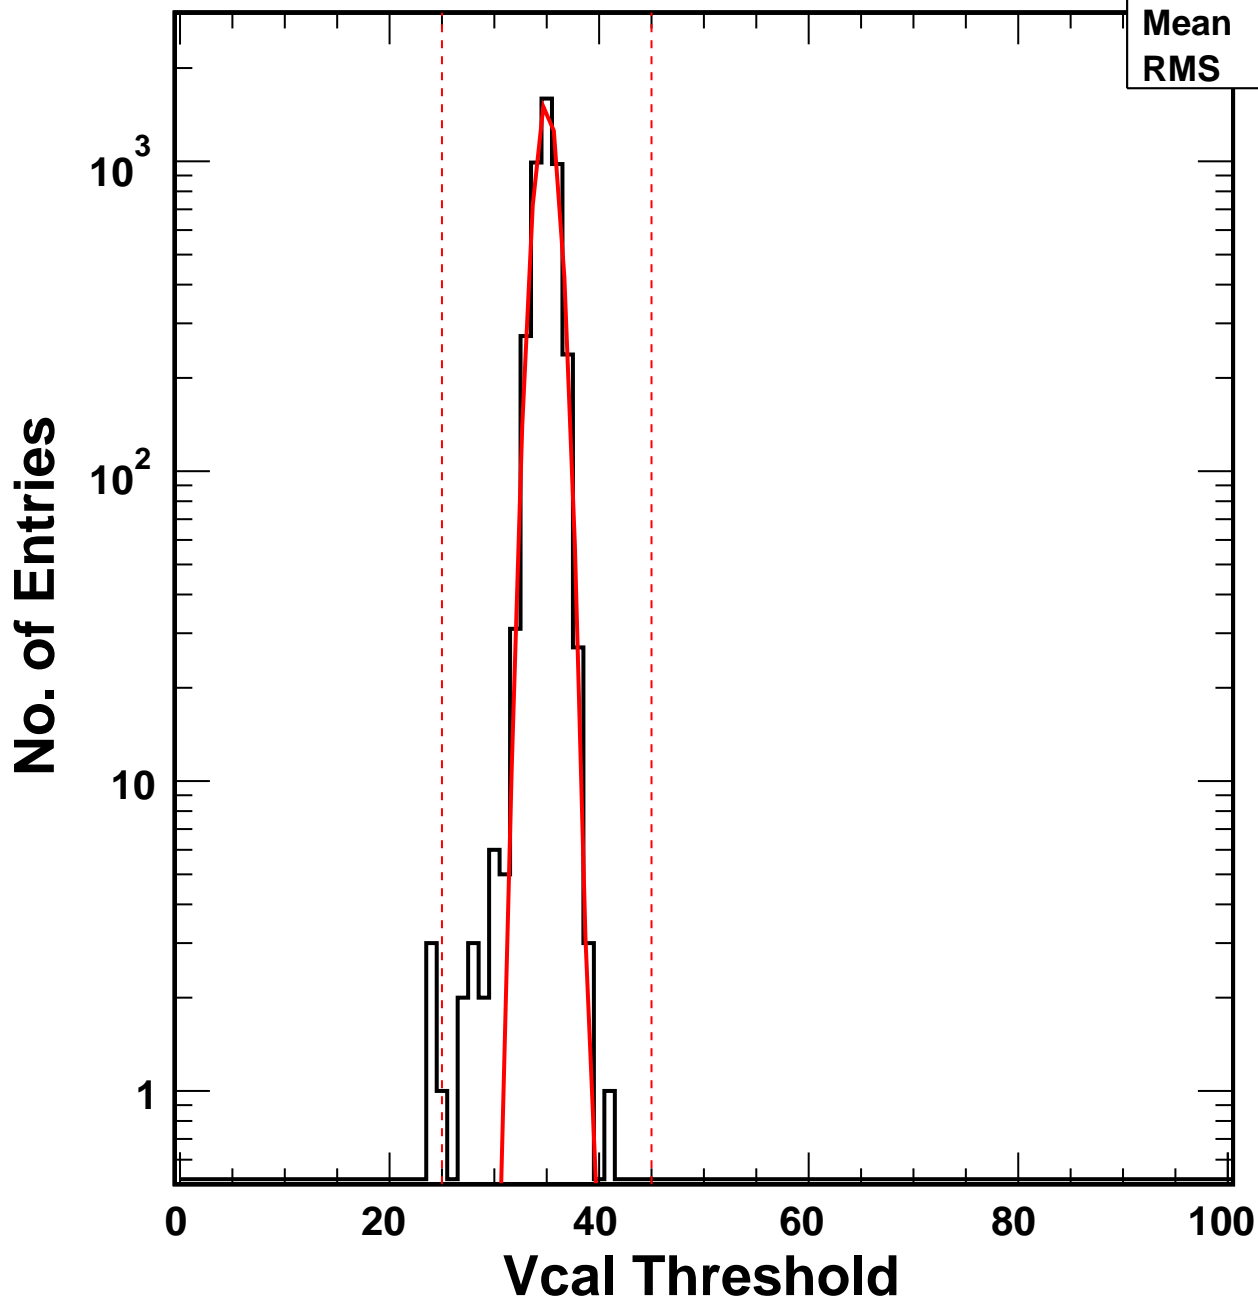

Vcal Threshold Trimmed

VcalThresholdTrimmed_1890

Entries 4160

Mean 34.95

RMS 1.165