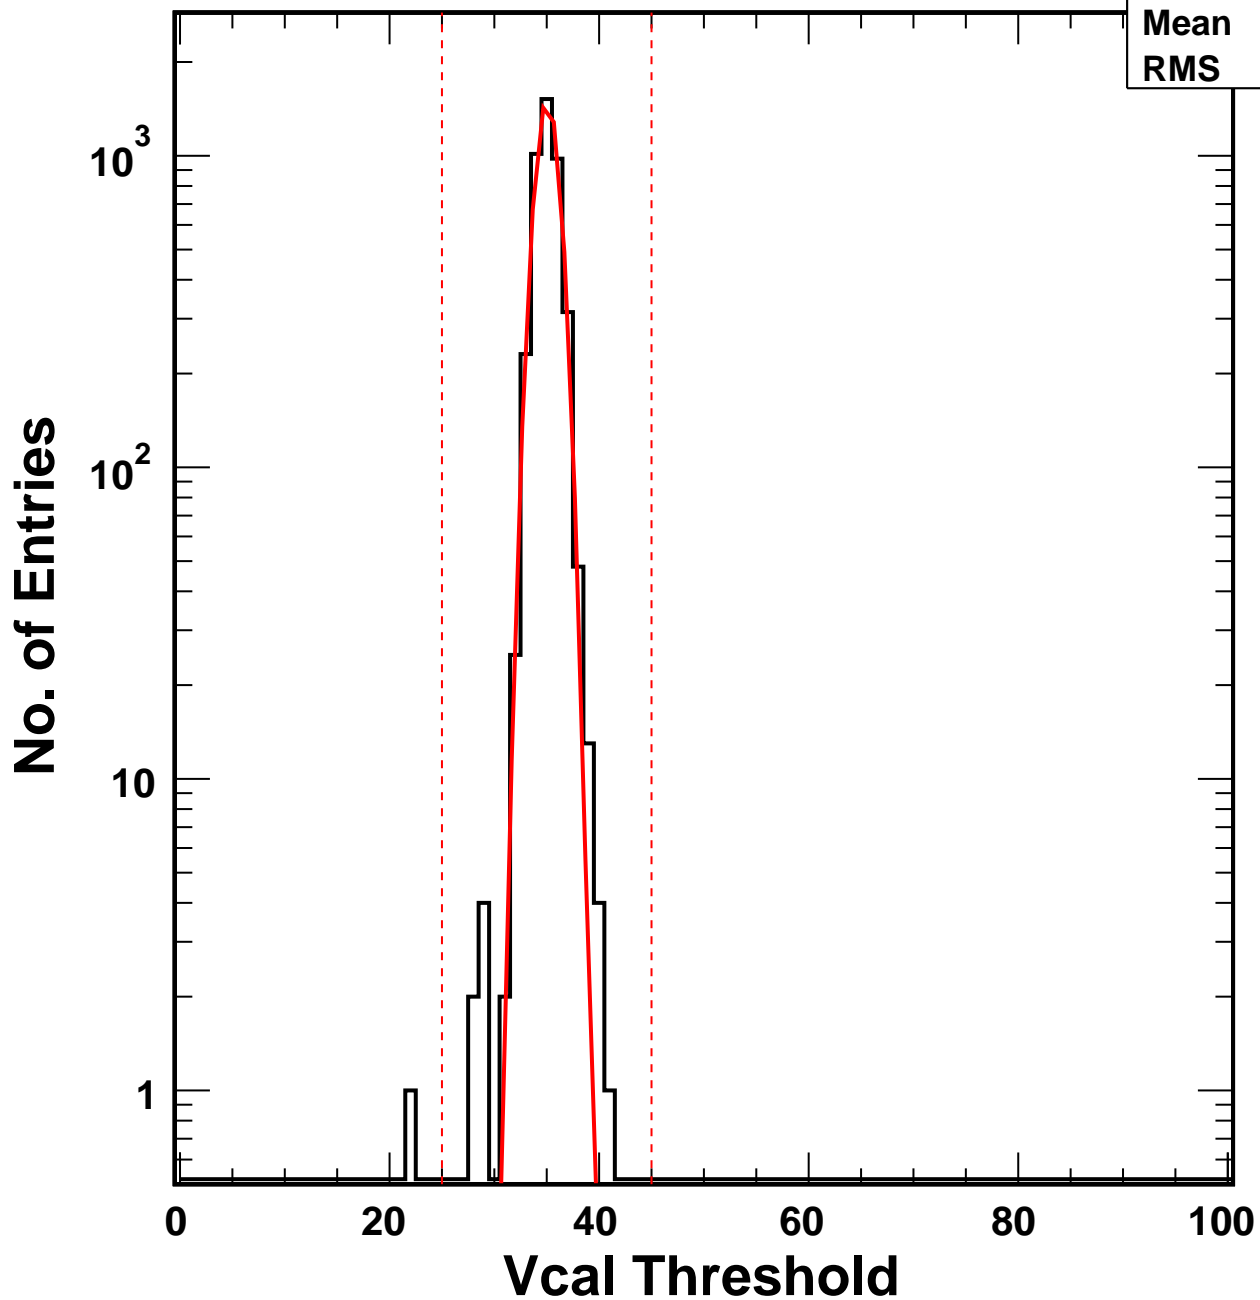

Vcal Threshold Trimmed

VcalThresholdTrimmed_1036

Entries 4160

Mean 35.05

RMS 1.161