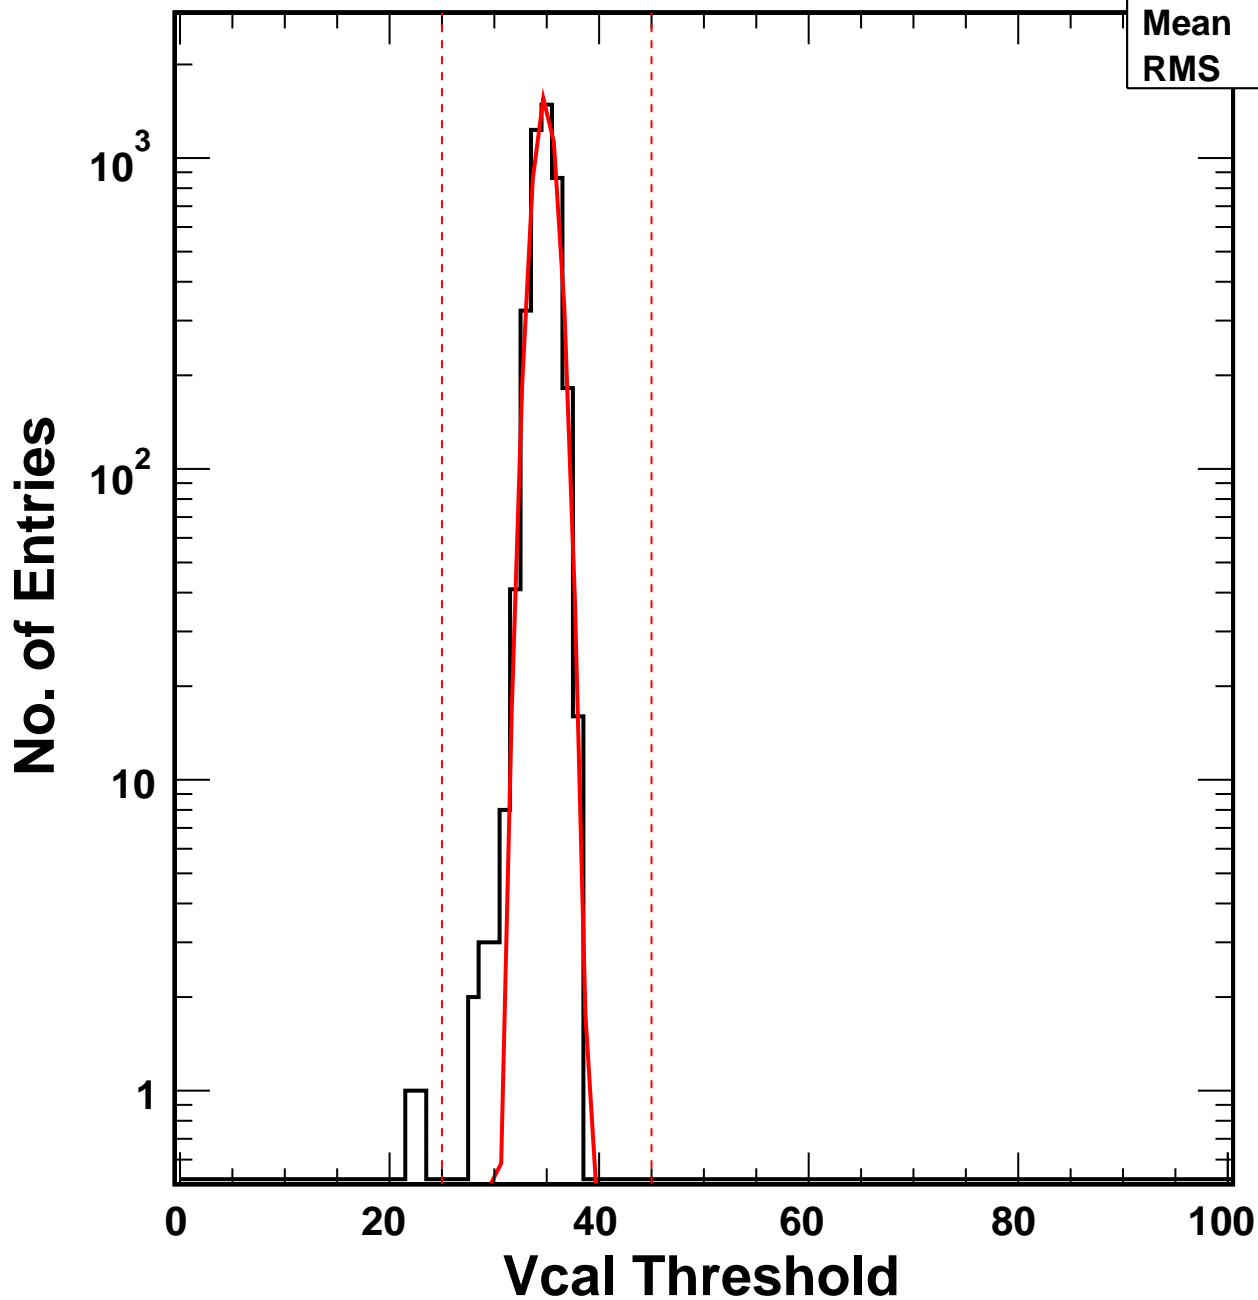

Vcal Threshold Trimmed

VcalThresholdTrimmed_6538

Entries 4160

Mean 34.8

RMS 1.116