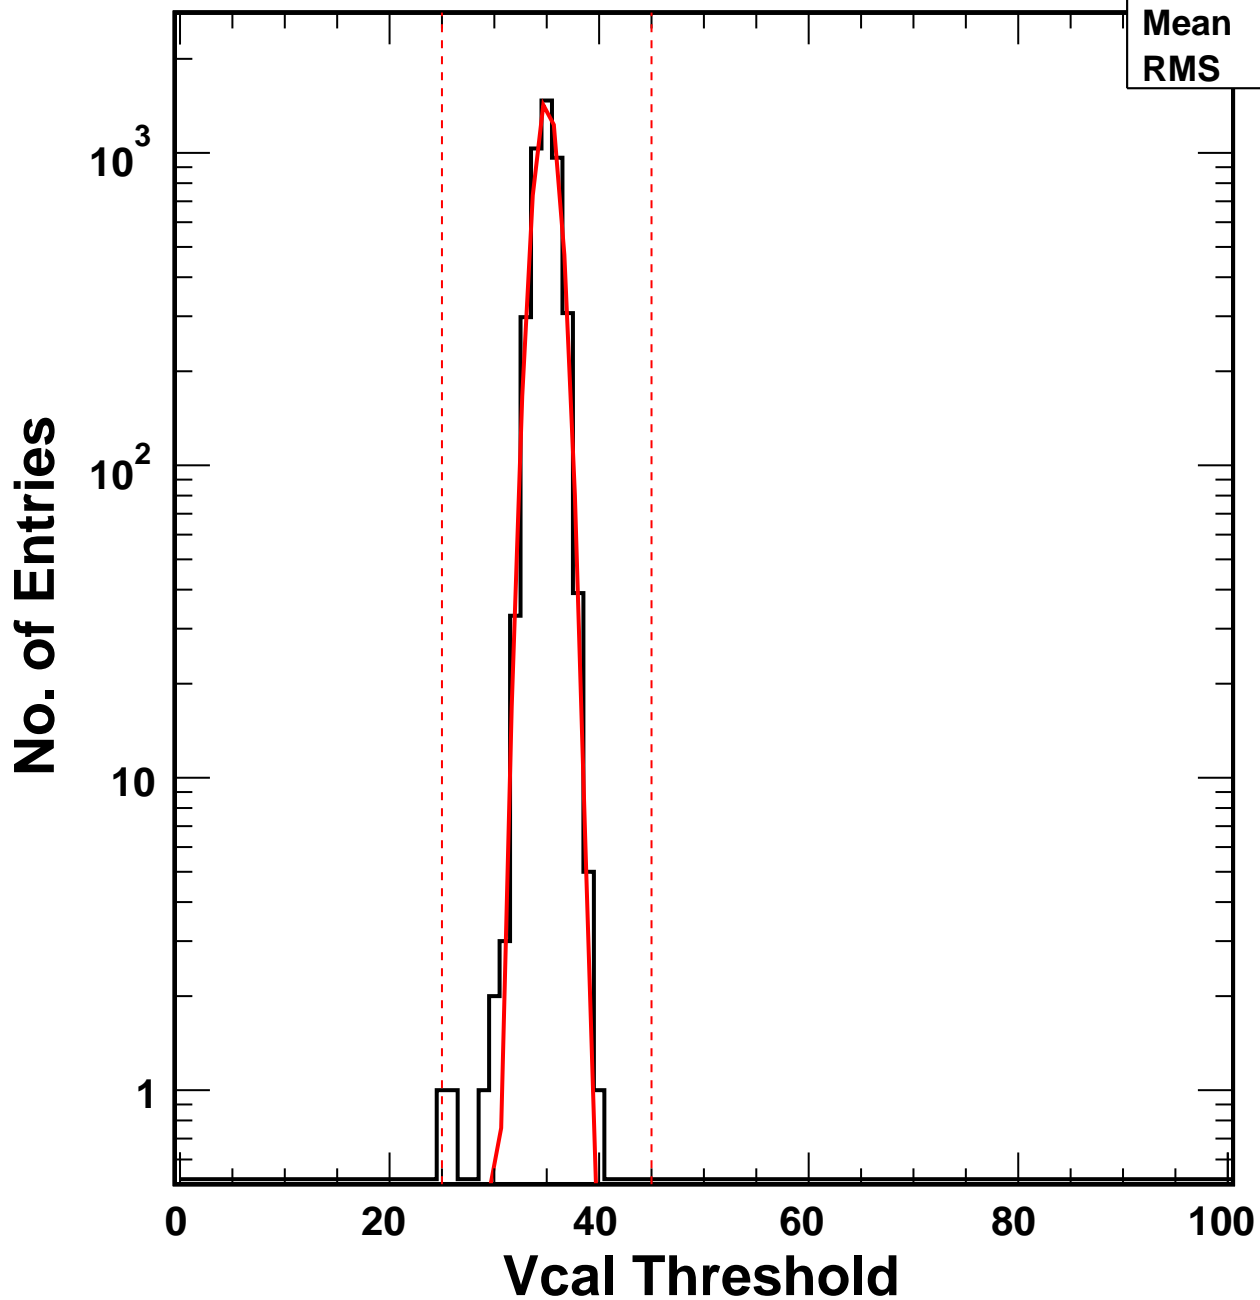

Vcal Threshold Trimmed

VcalThresholdTrimmed_6477

Entries 4160

Mean 34.99

RMS 1.148