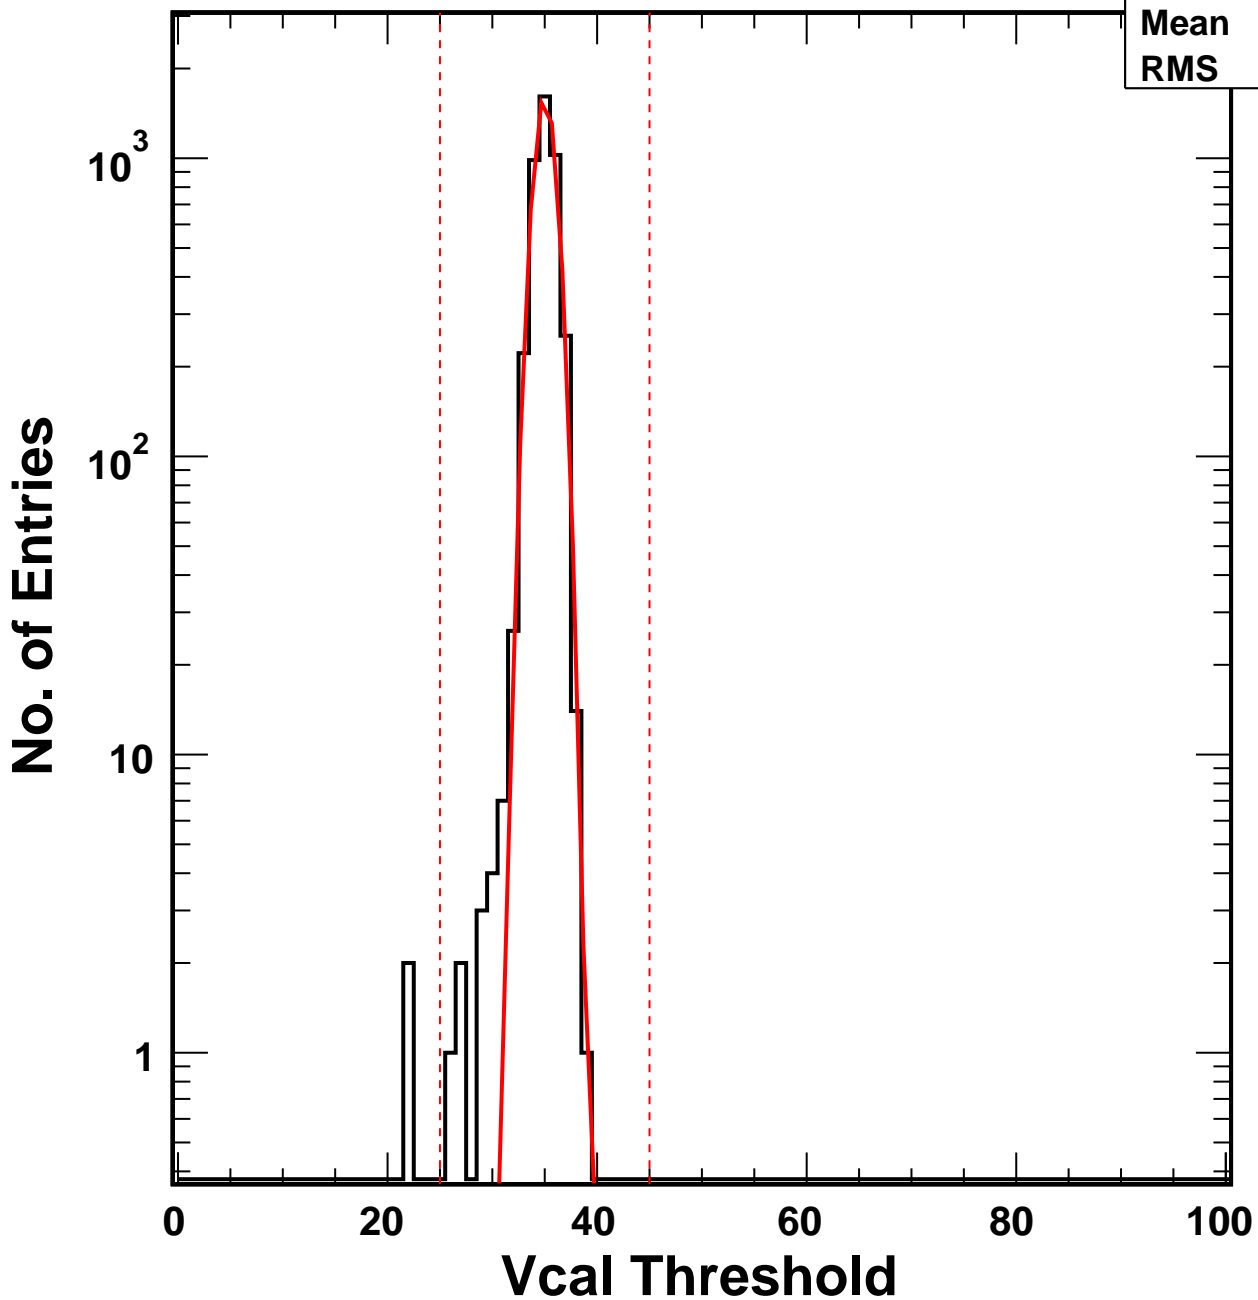

Vcal Threshold Trimmed

VcalThresholdTrimmed_5576

Entries 4160

Mean 34.99

RMS 1.114