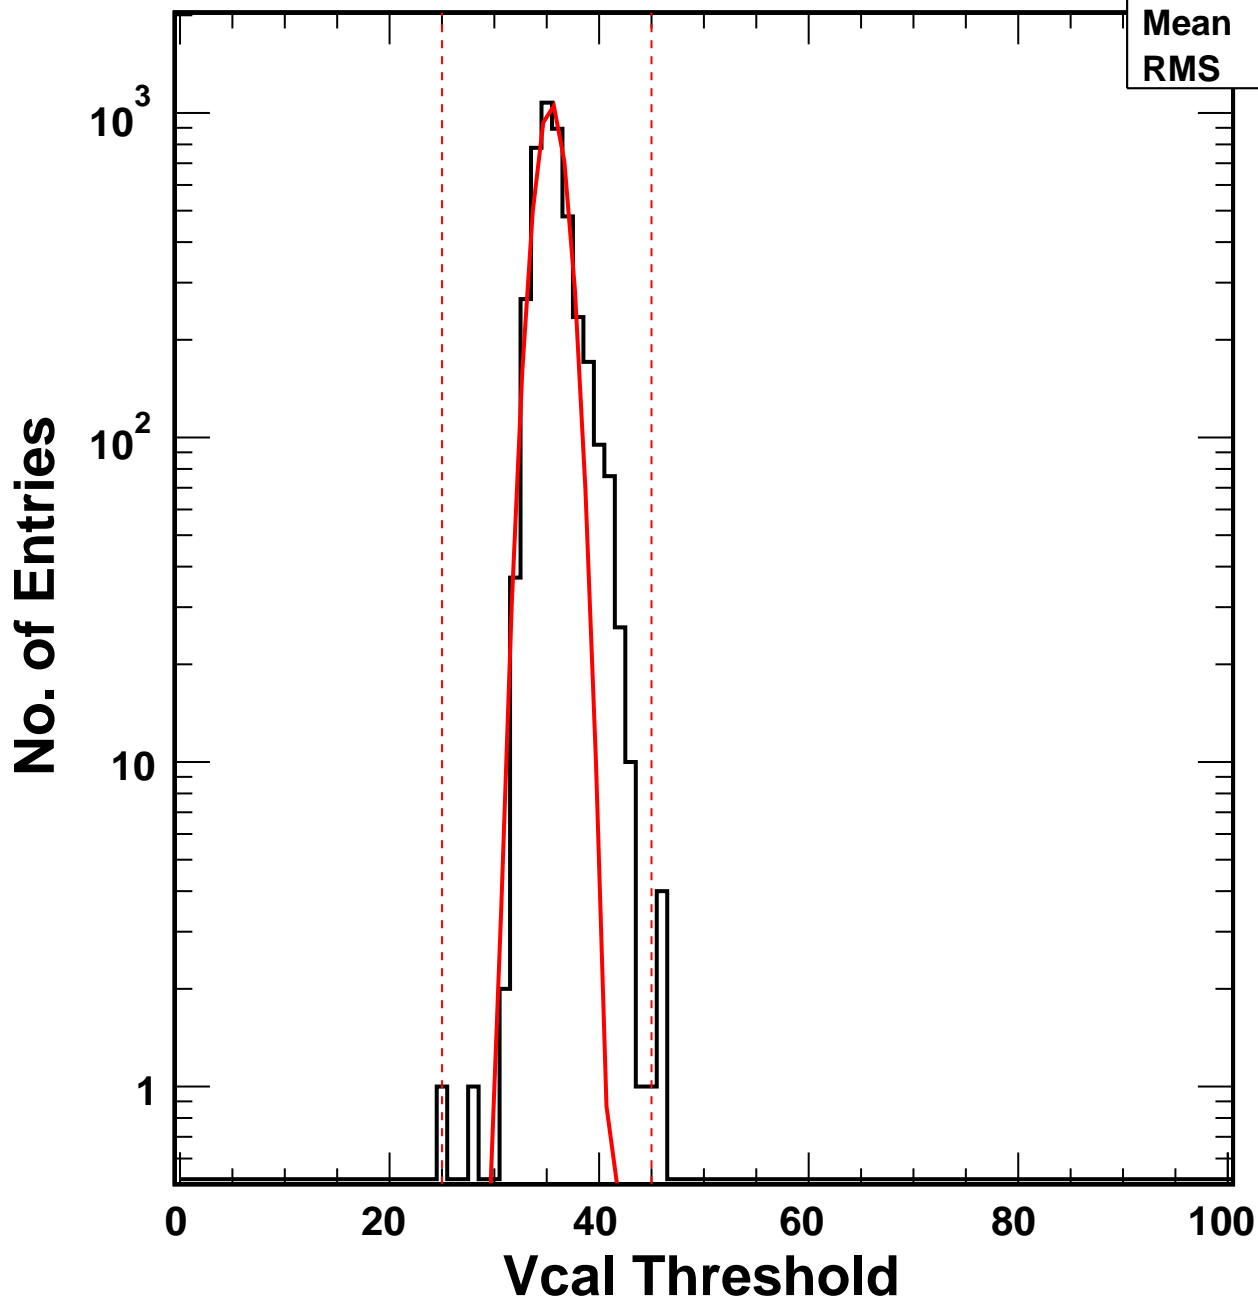

Vcal Threshold Trimmed

VcalThresholdTrimmed_4554

Entries 4160

Mean 35.73

RMS 1.93