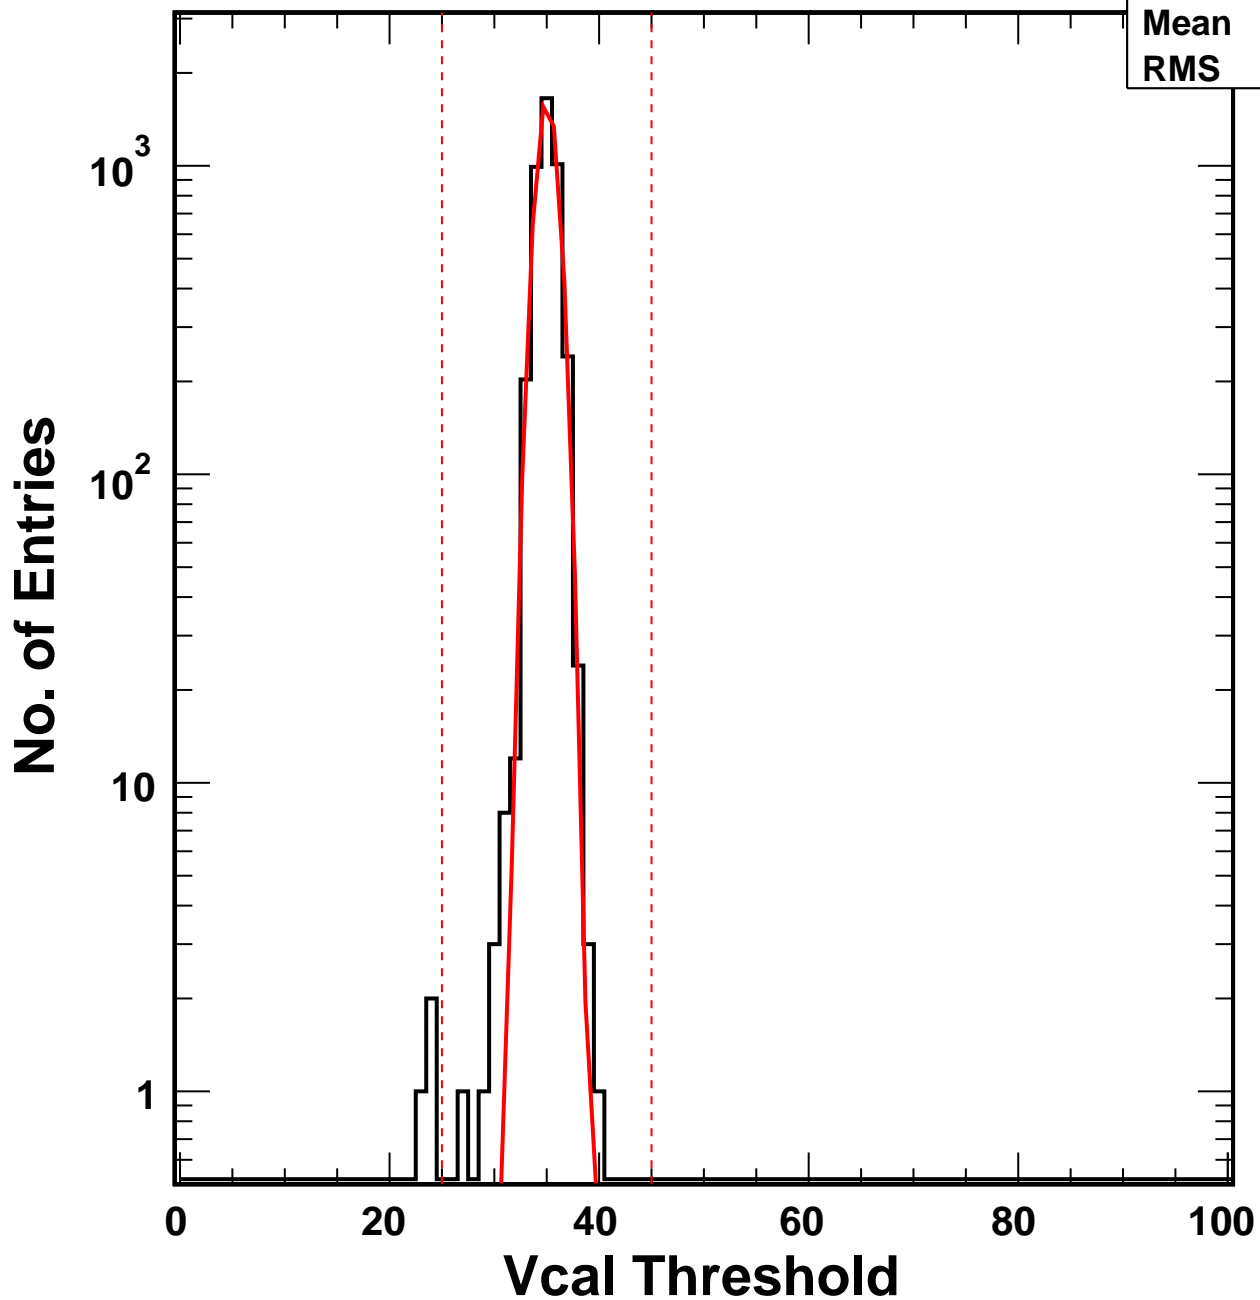

# Vcal Threshold Trimmed

VcalThresholdTrimmed\_4249

Entries 4160

Mean 35.01

RMS 1.081