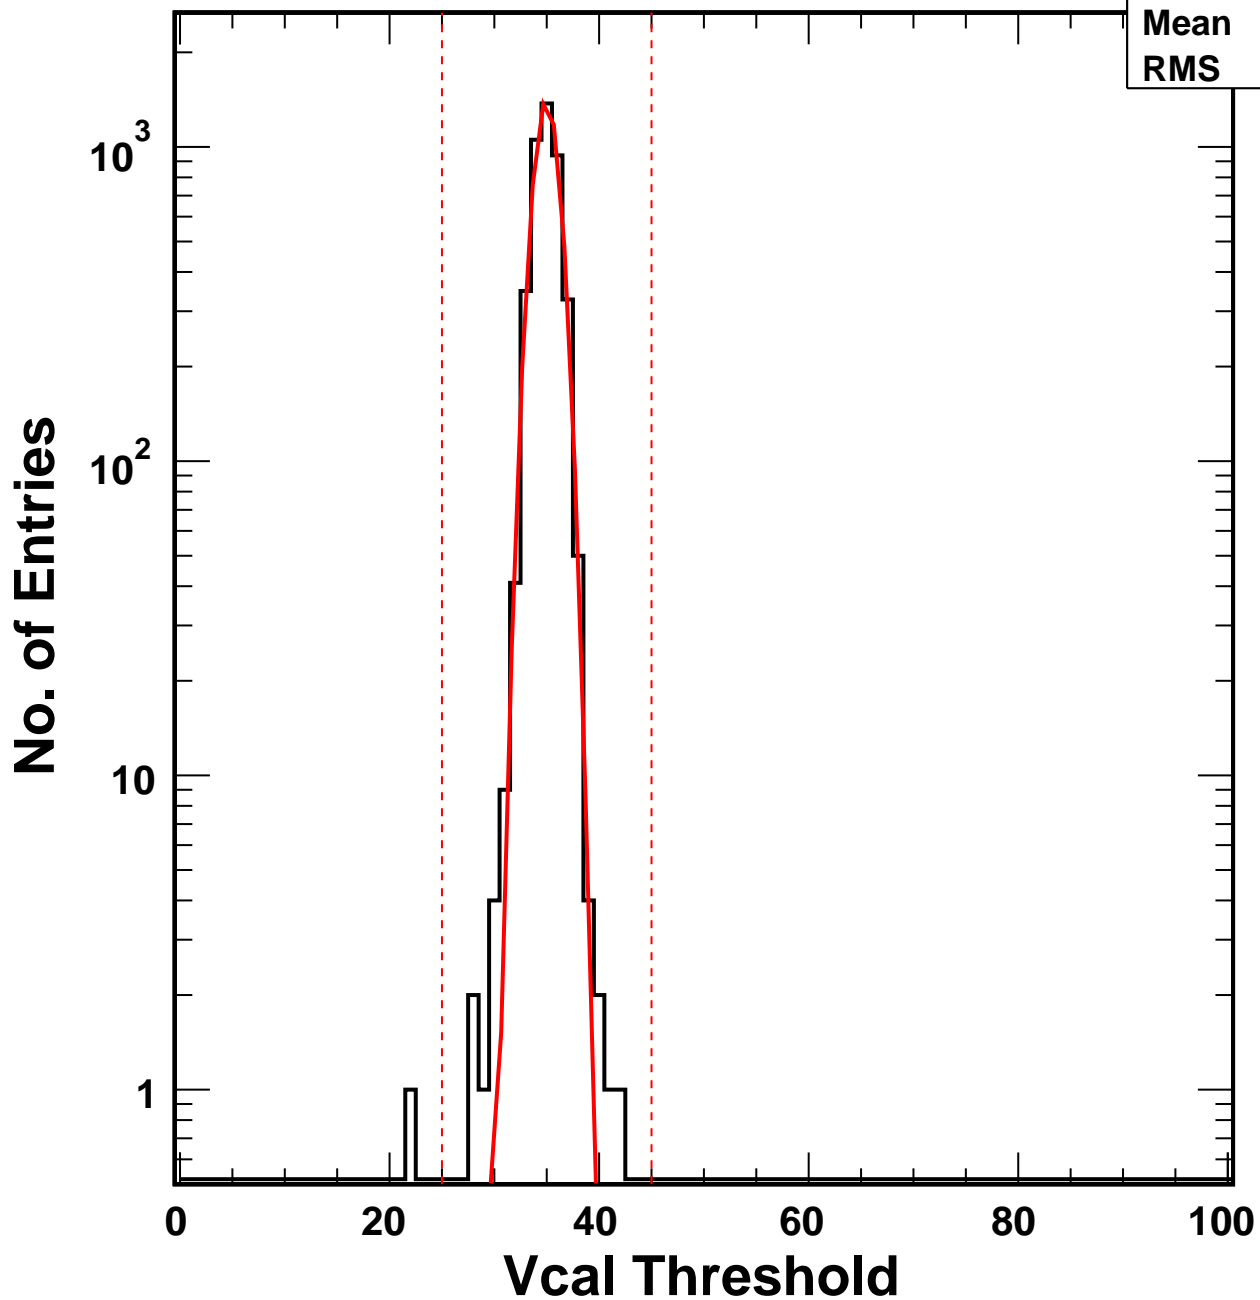

# Vcal Threshold Trimmed

VcalThresholdTrimmed\_3104

Entries 4160

Mean 34.96

RMS 1.226