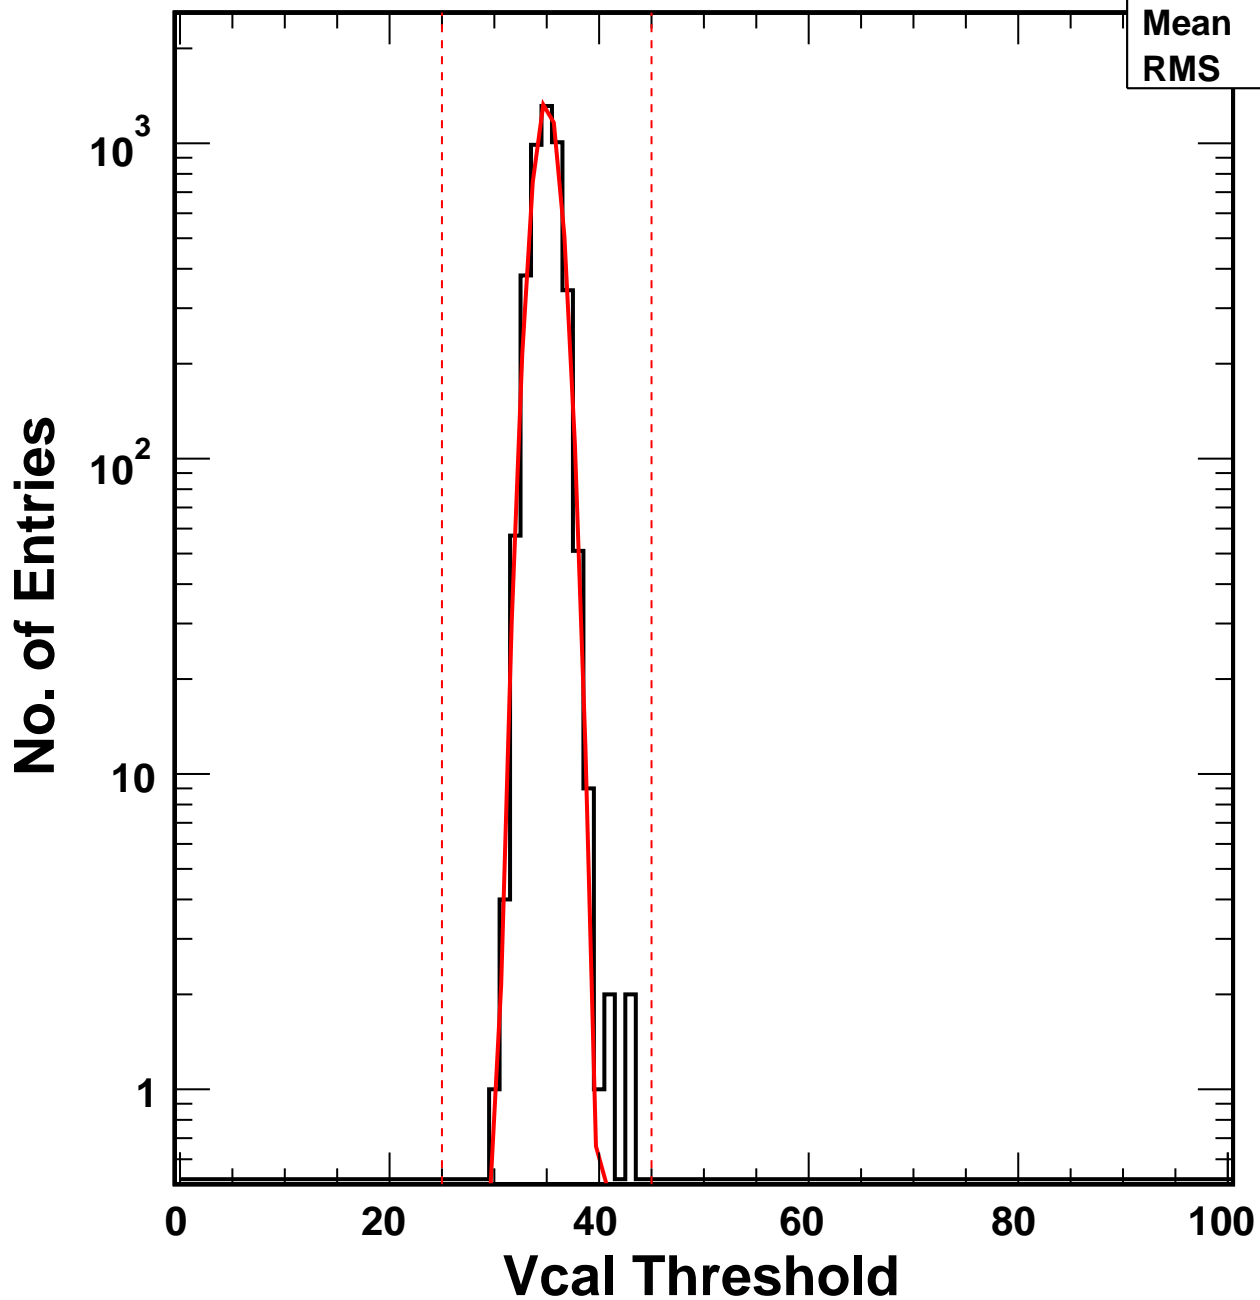

Vcal Threshold Trimmed

VcalThresholdTrimmed_1585

Entries	4160
Mean	34.99
RMS	1.232