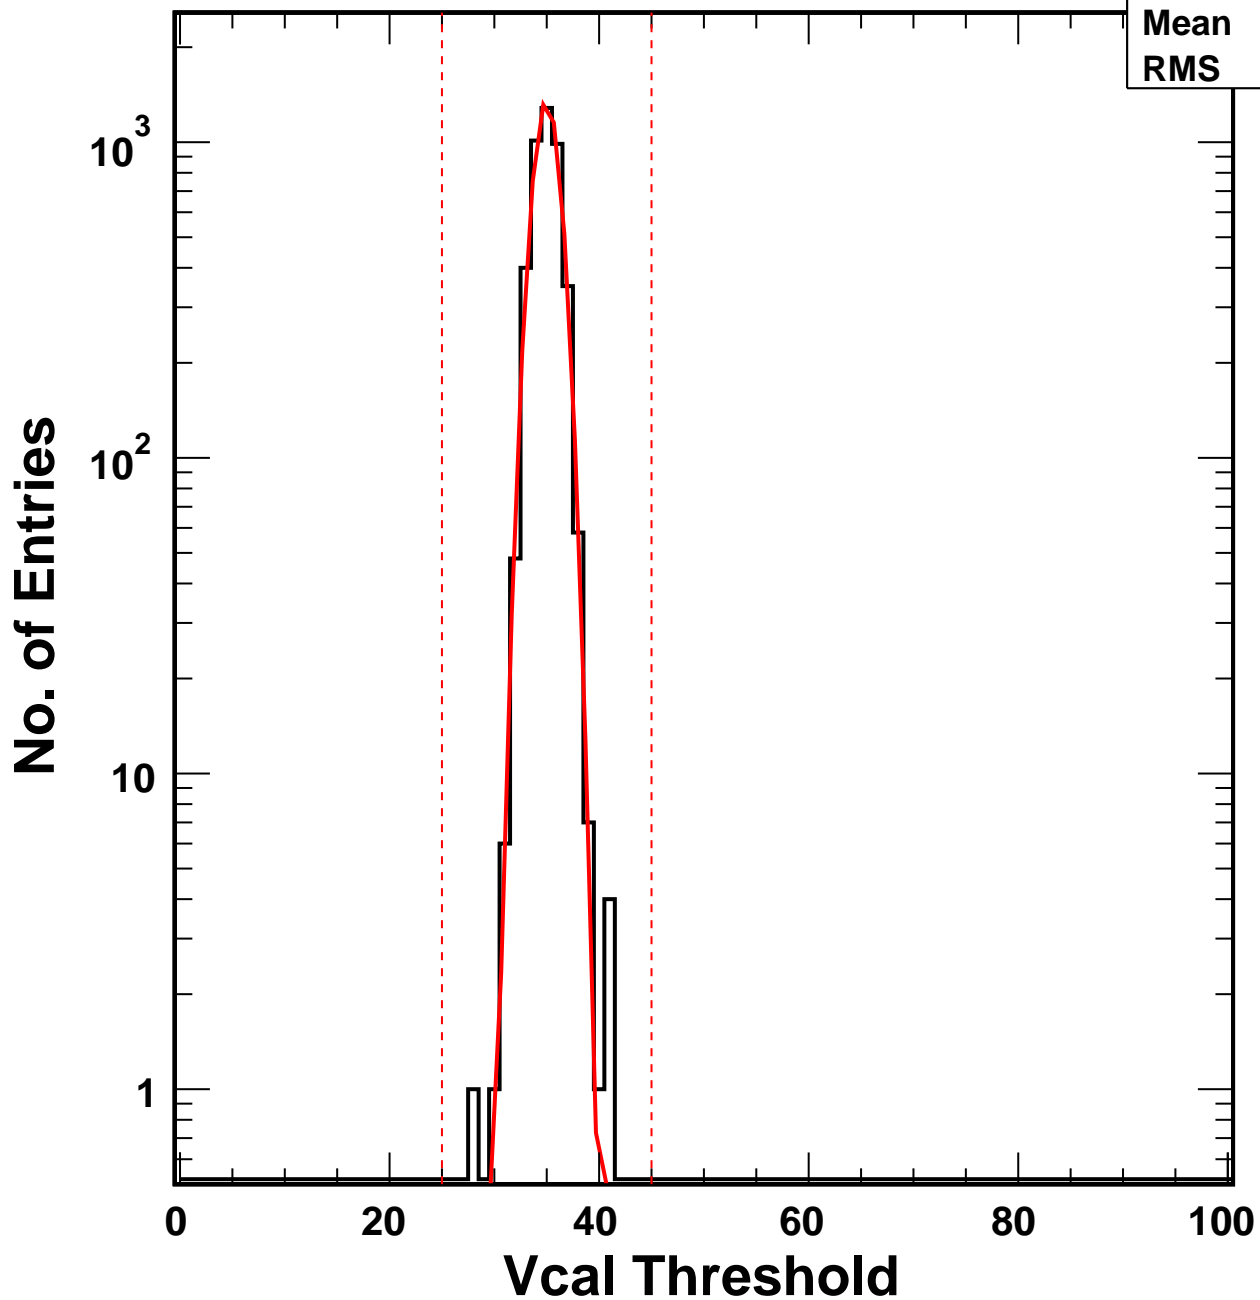

Vcal Threshold Trimmed

VcalThresholdTrimmed_1341	
Entries	4160
Mean	34.98
RMS	1.241