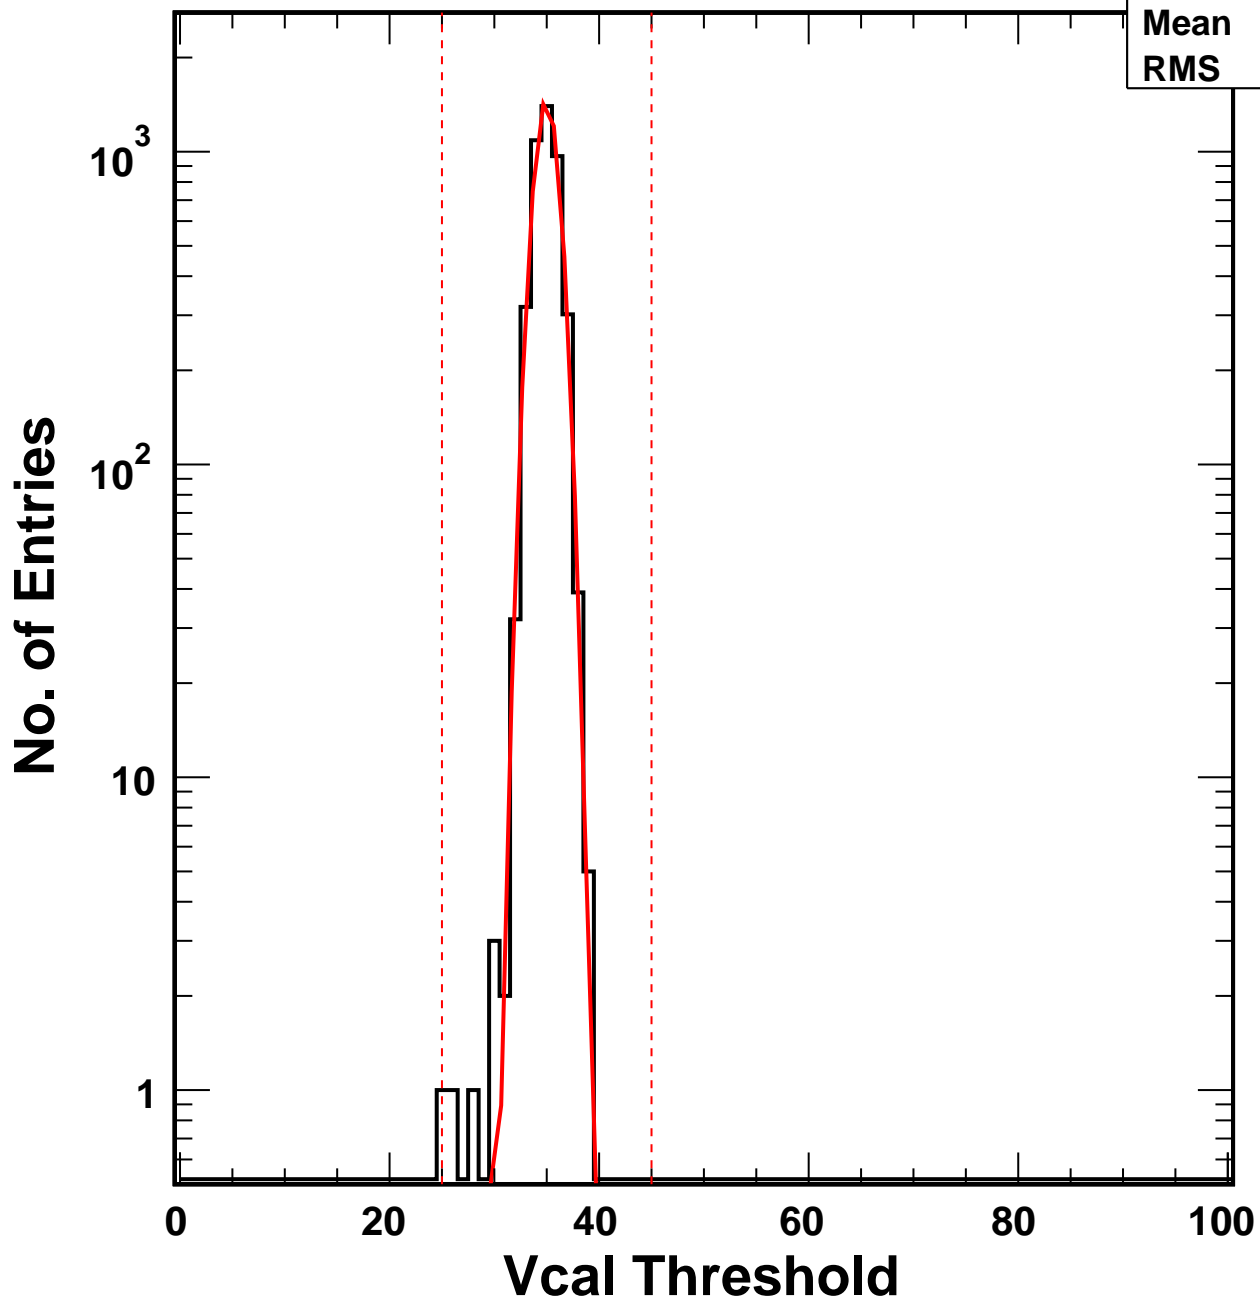

# Vcal Threshold Trimmed

VcalThresholdTrimmed\_1707

Entries 4160

Mean 34.96

RMS 1.159