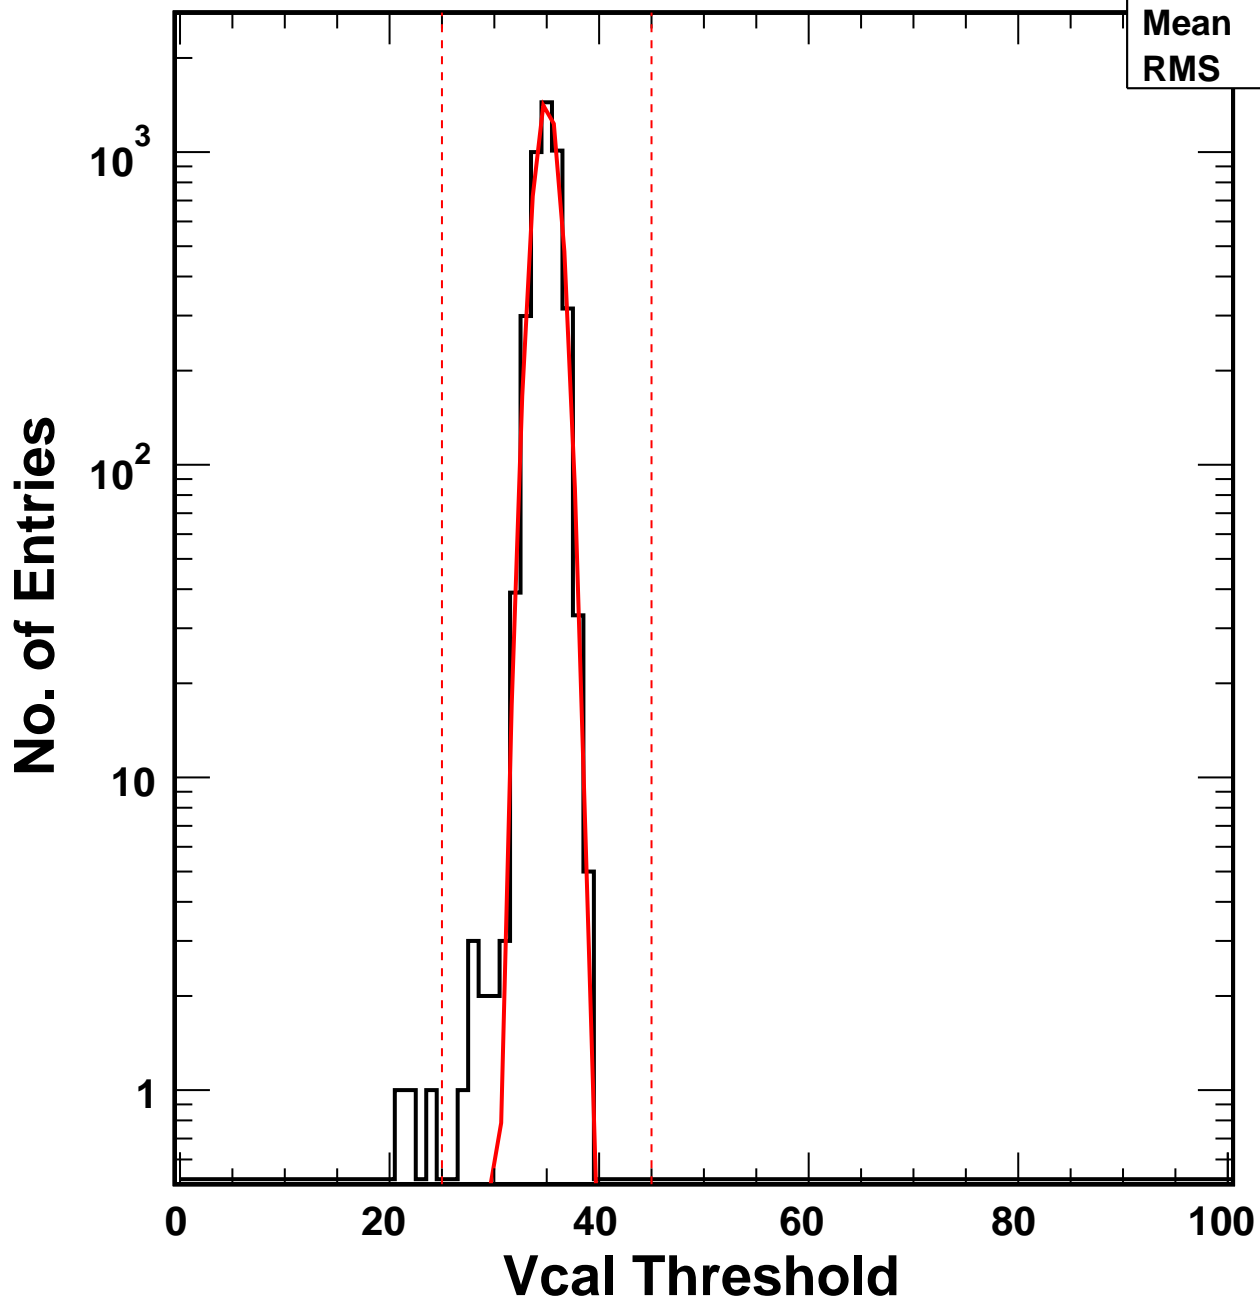

Vcal Threshold Trimmed

VcalThresholdTrimmed_2562

Entries 4160

Mean 34.99

RMS 1.207