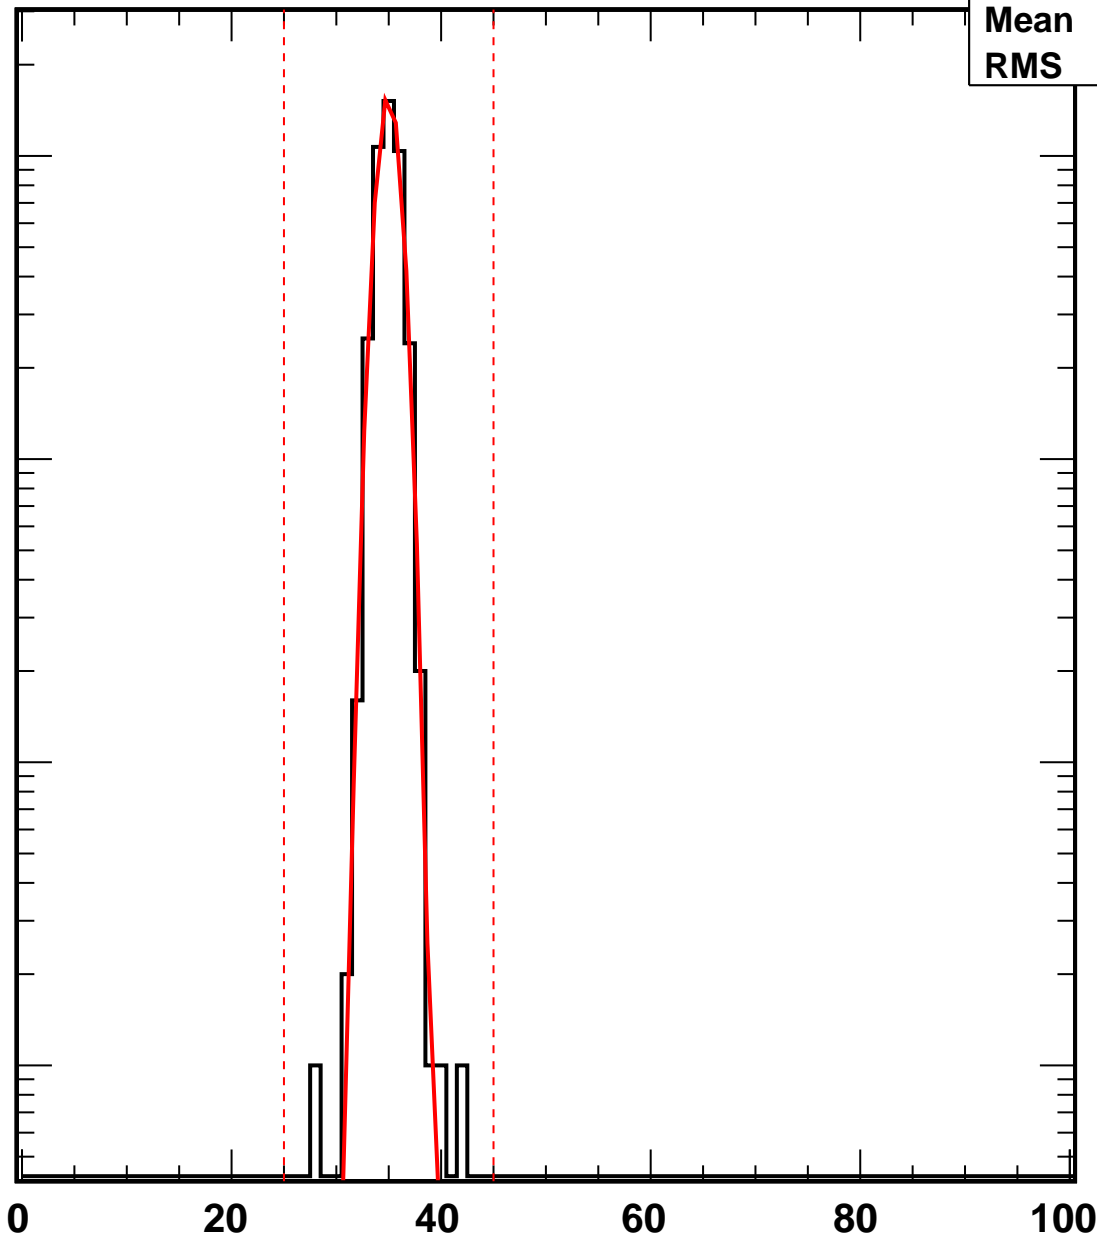

Vcal Threshold Trimmed

VcalThresholdTrimmed_15121

Entries	4160
Mean	34.99
RMS	1.048

No. of Entries

10³
10²
10
1

Vcal Threshold