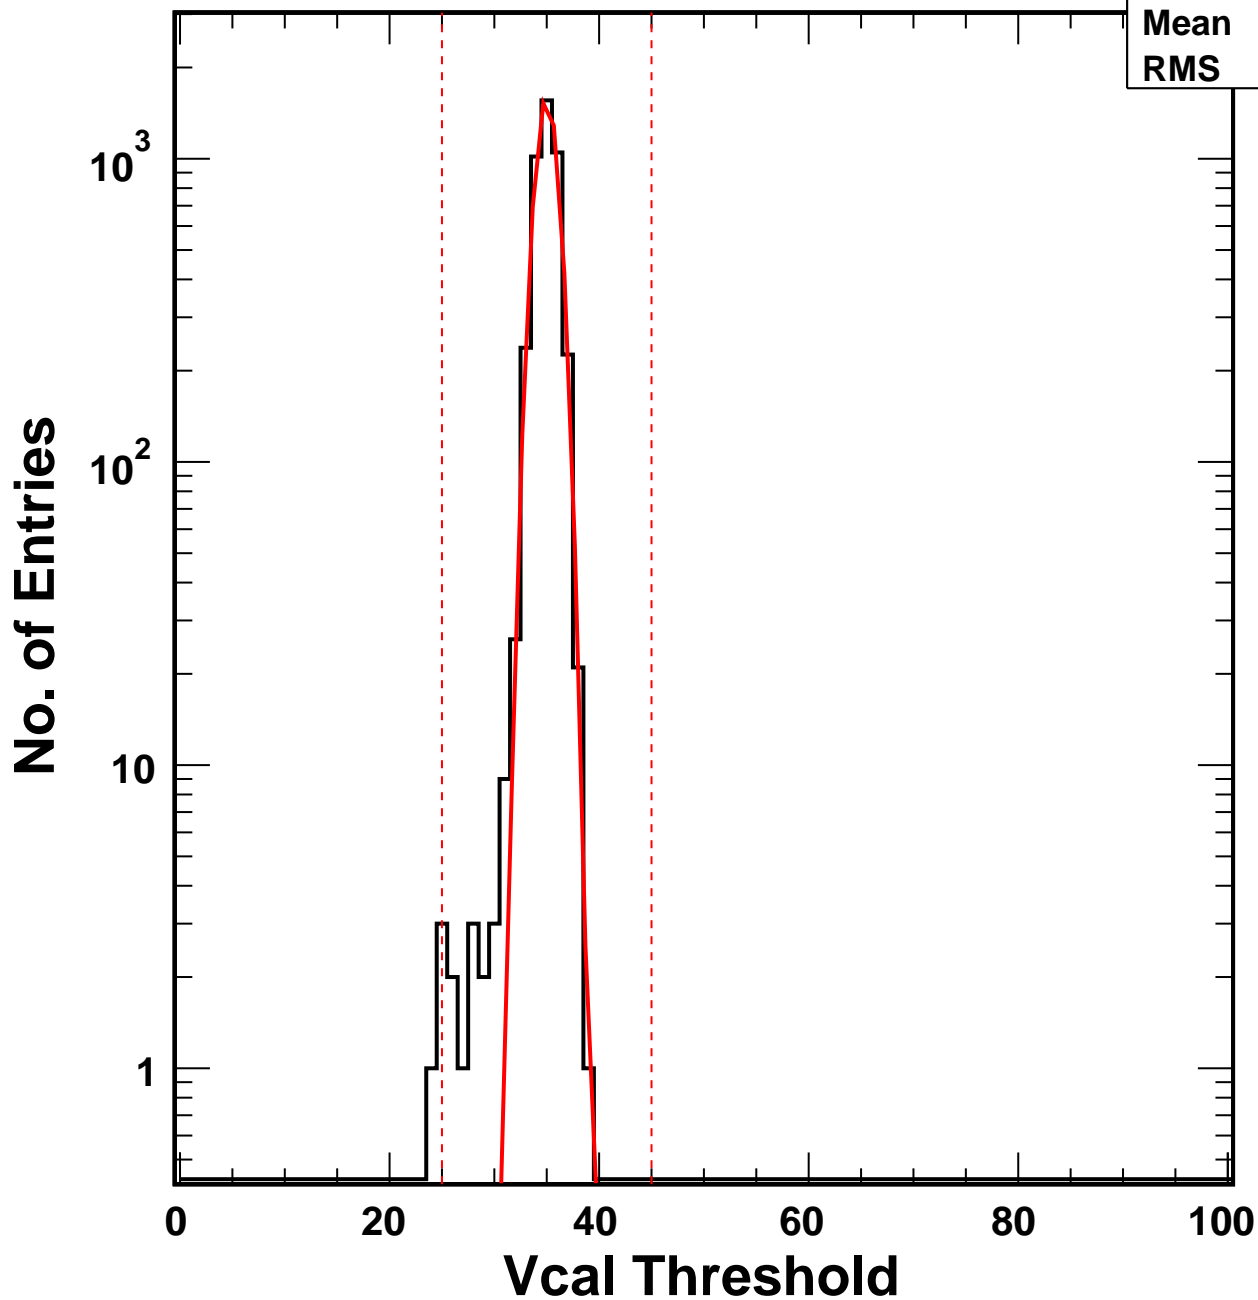

# Vcal Threshold Trimmed

VcalThresholdTrimmed\_14999

Entries 4160

Mean 34.96

RMS 1.144