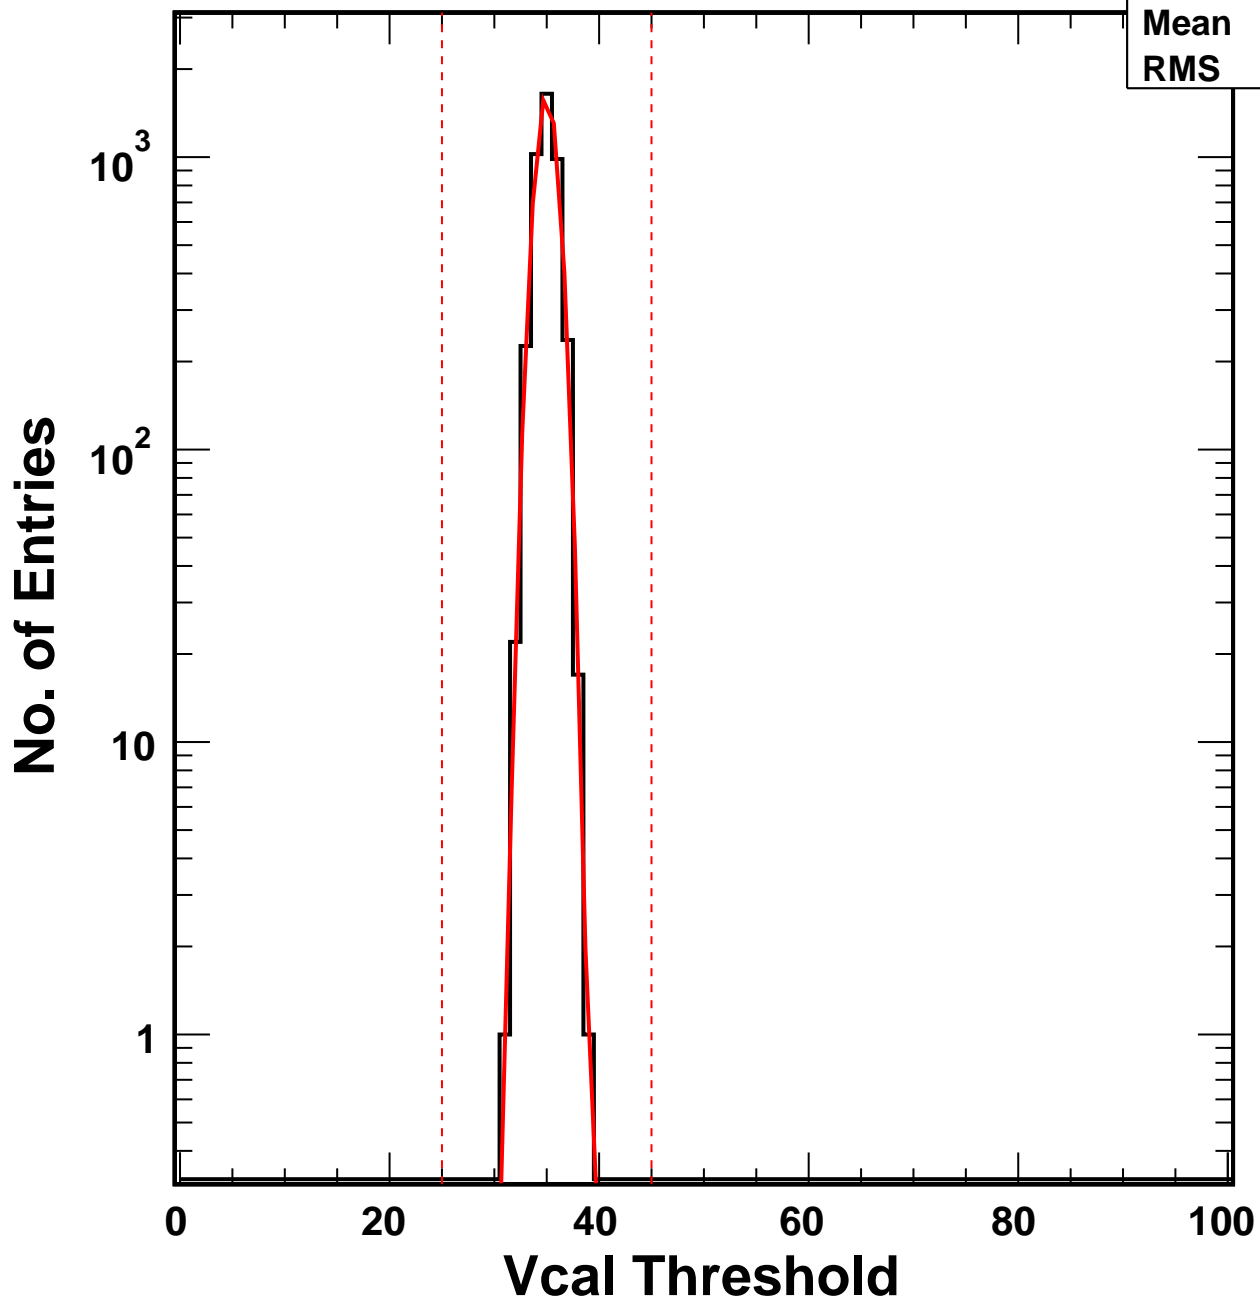

Vcal Threshold Trimmed

VcalThresholdTrimmed_14938

Entries	4160
Mean	34.99
RMS	1.01