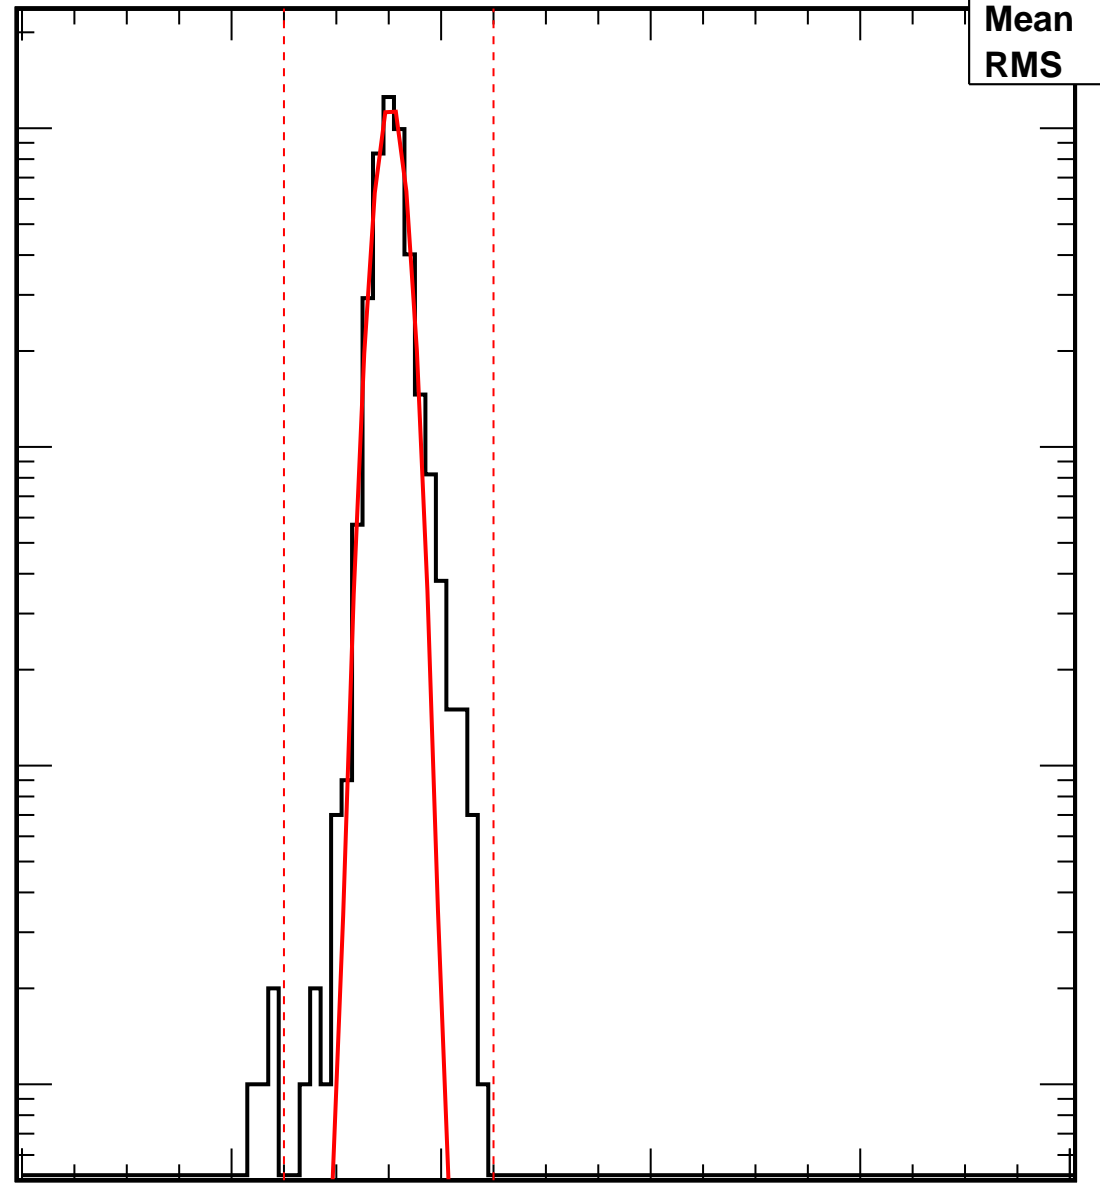

# Vcal Threshold Trimmed

VcalThresholdTrimmed\_13611

<b>Entries</b>	<b>4160</b>
<b>Mean</b>	<b>35.31</b>
<b>RMS</b>	<b>1.639</b>

No. of Entries

10<sup>3</sup>  
10<sup>2</sup>  
10  
1

0 20 40 60 80 100

Vcal Threshold