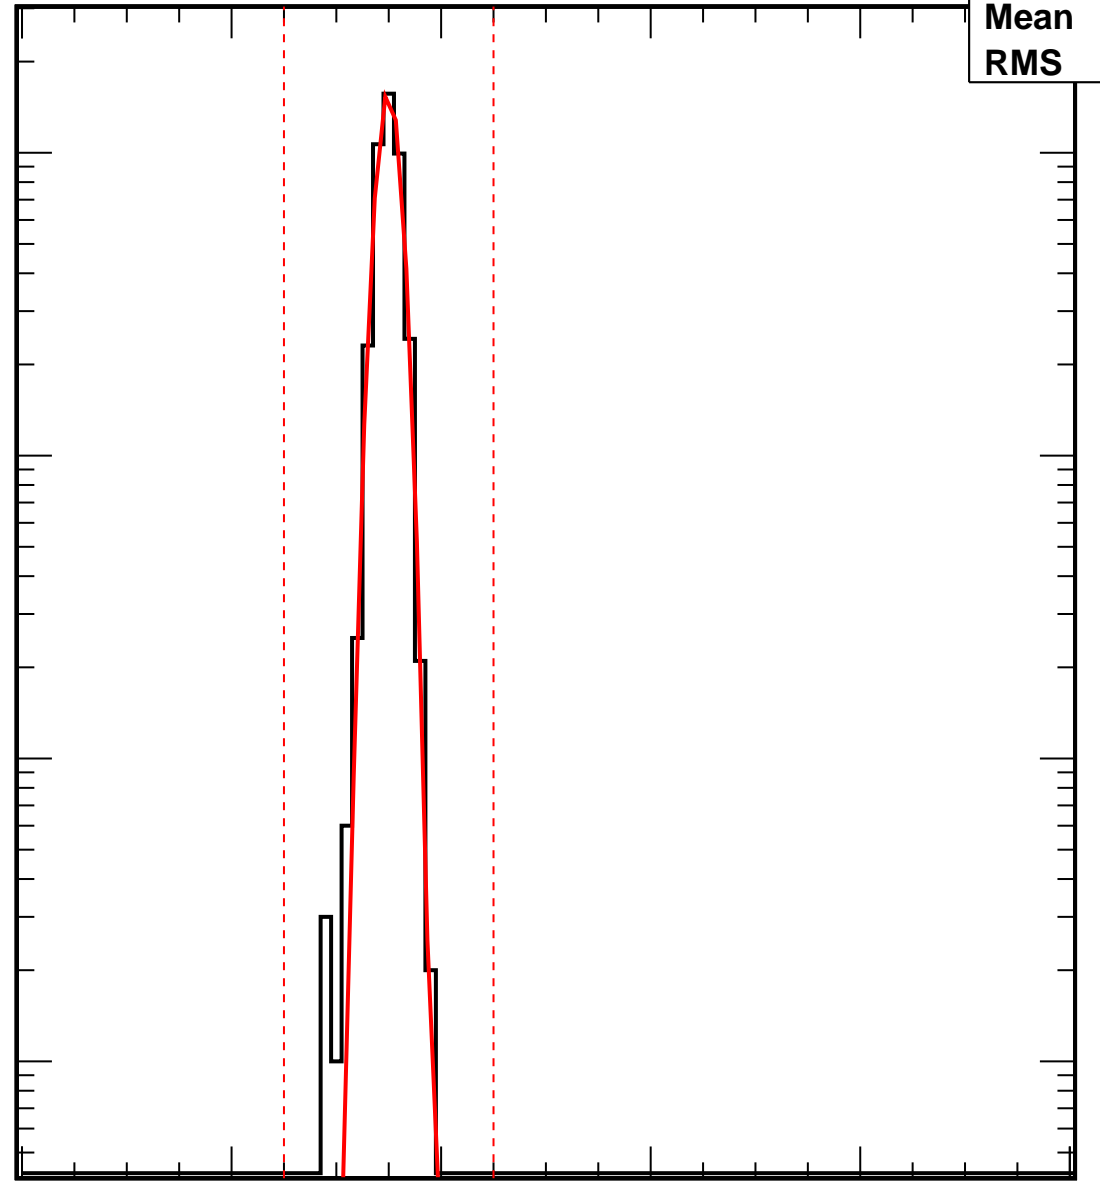

Vcal Threshold Trimmed

VcalThresholdTrimmed_13367

Entries	4160
Mean	34.98
RMS	1.055

No. of Entries

10³
10²
10
1

0 20 40 60 80 100

Vcal Threshold