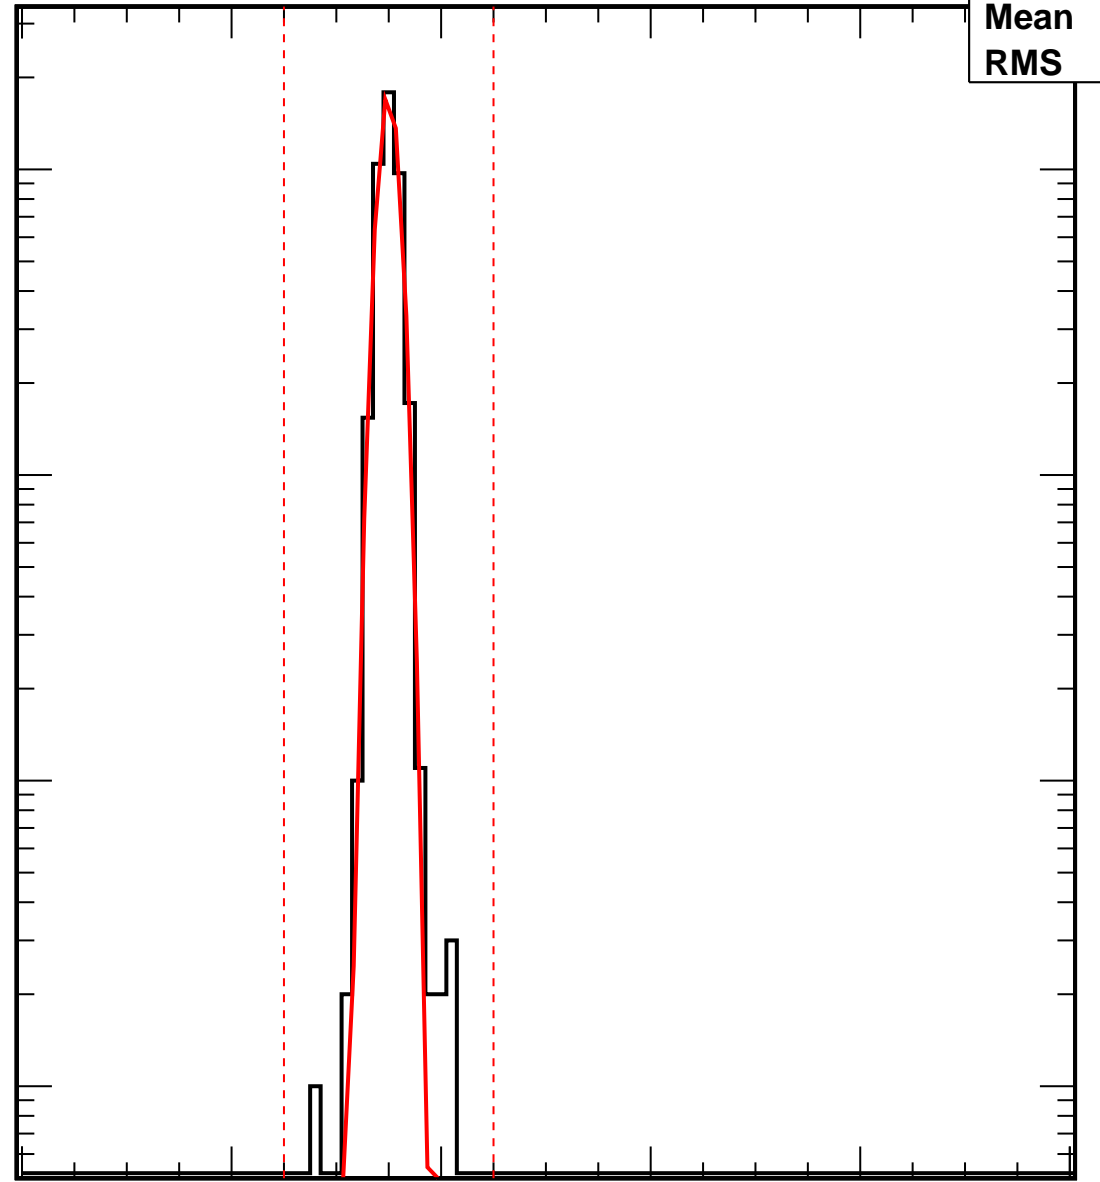

Vcal Threshold Trimmed

VcalThresholdTrimmed_12466

Entries	4160
Mean	35
RMS	0.9531

No. of Entries

10³
10²
10
1

0 20 40 60 80 100

Vcal Threshold