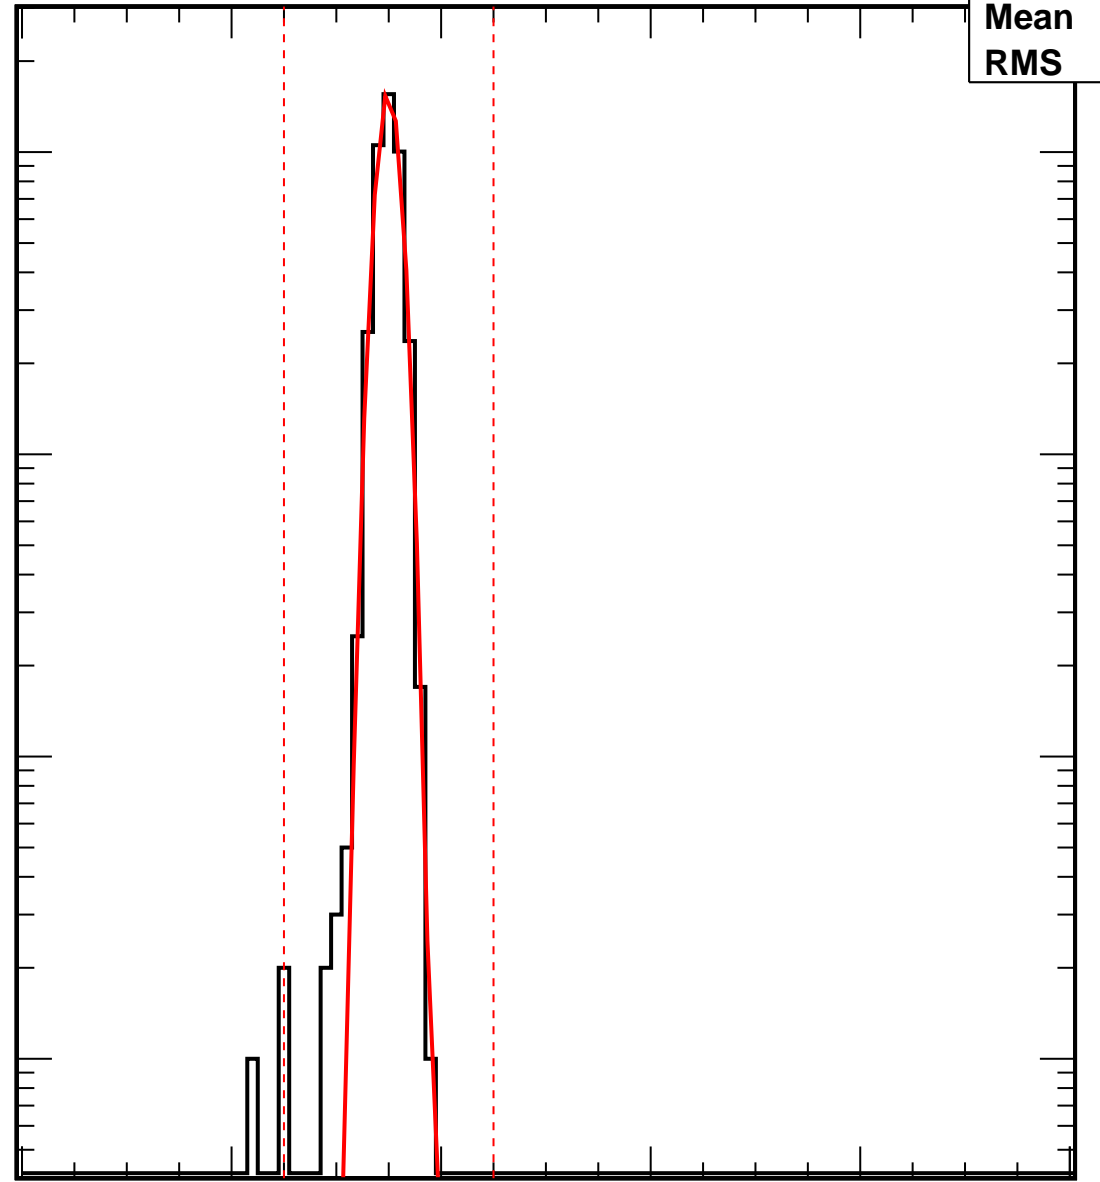

# Vcal Threshold Trimmed

VcalThresholdTrimmed\_13198

<b>Entries</b>	<b>4160</b>
<b>Mean</b>	<b>34.96</b>
<b>RMS</b>	<b>1.097</b>

**No. of Entries**

$10^3$   
 $10^2$   
10  
1

0 20 40 60 80 100

**Vcal Threshold**