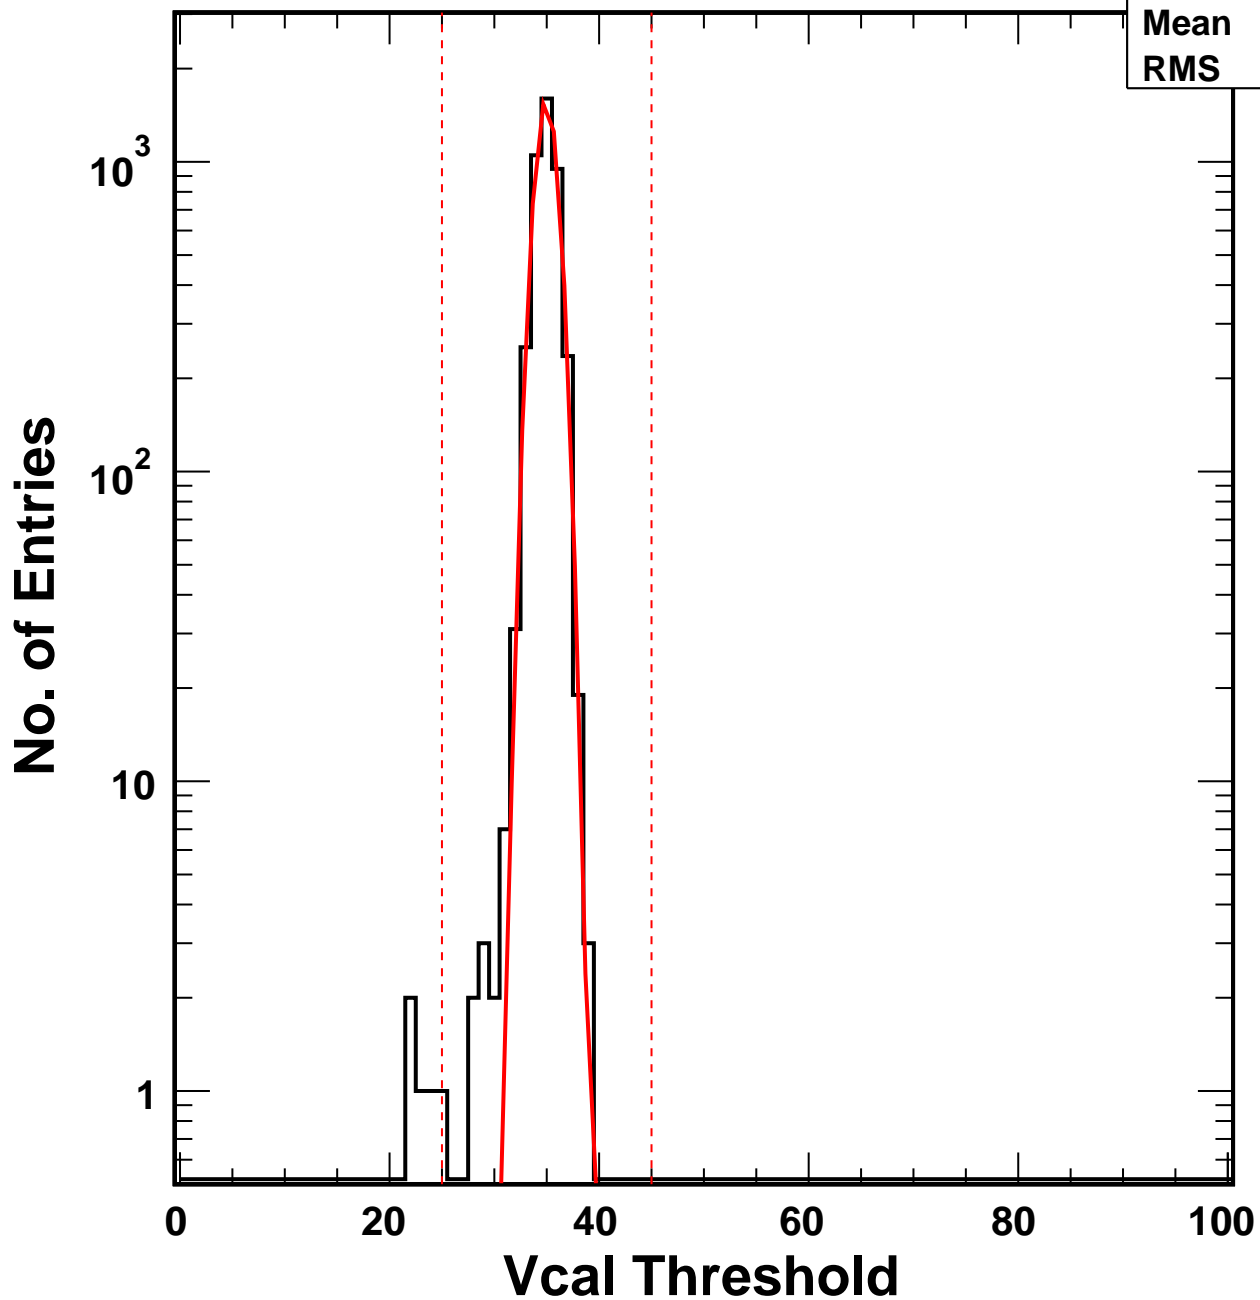

Vcal Threshold Trimmed

VcalThresholdTrimmed_11749

Entries	4160
Mean	34.93
RMS	1.15