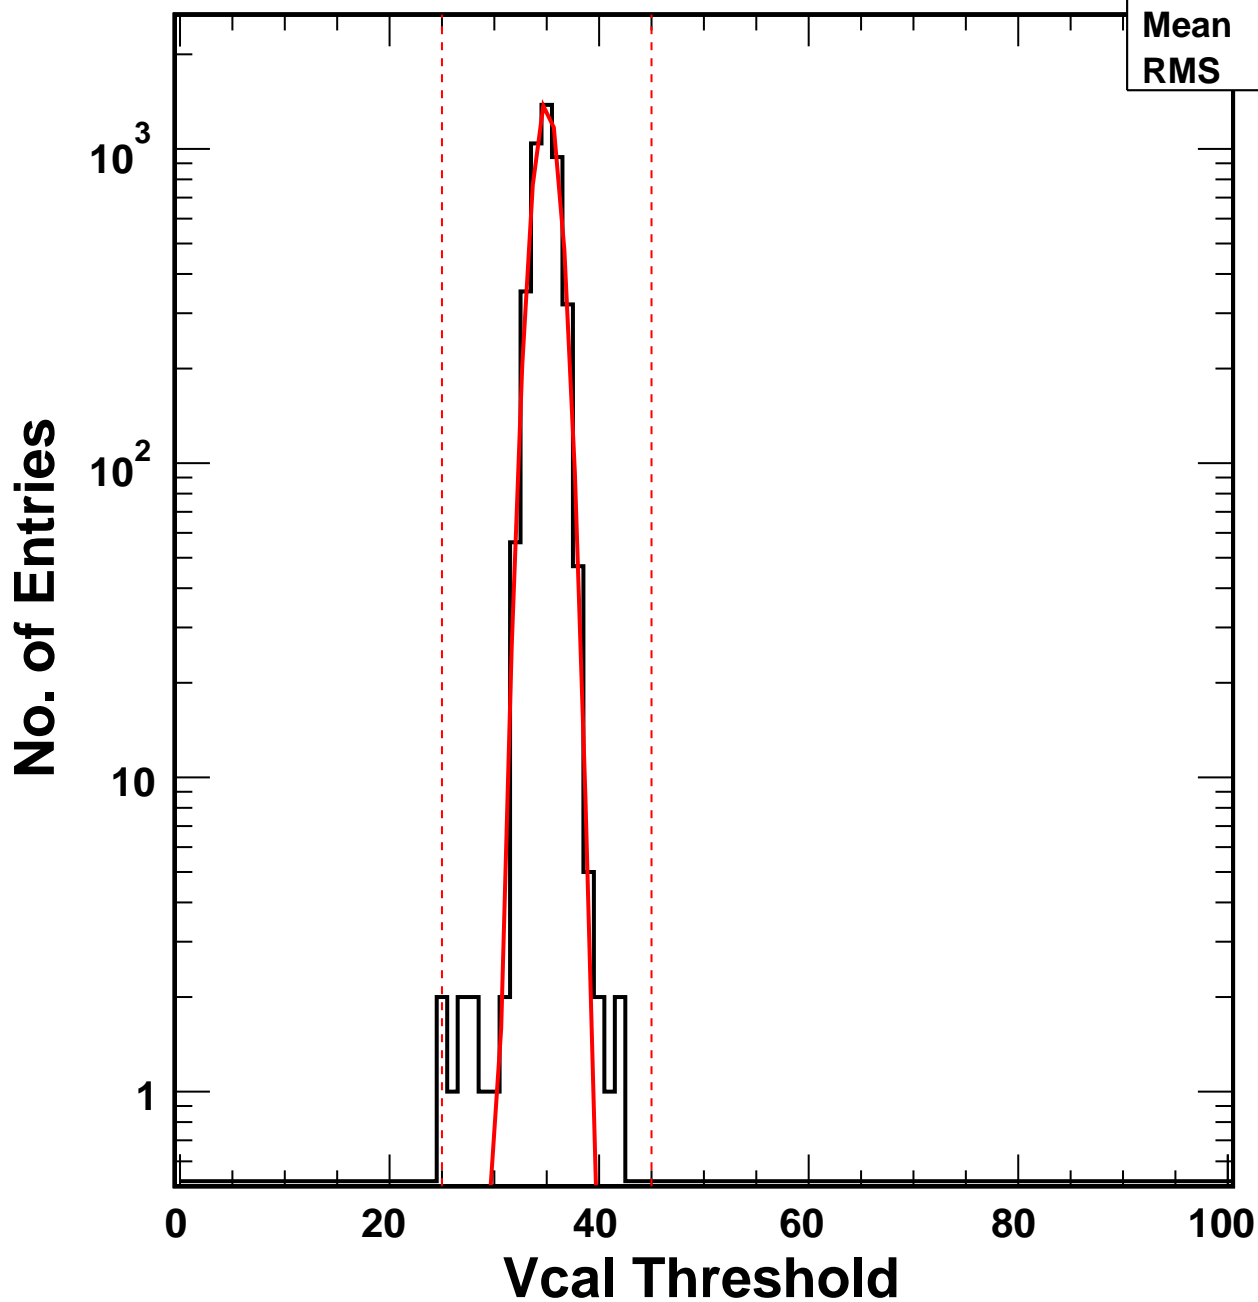

Vcal Threshold Trimmed

VcalThresholdTrimmed_12054

Entries 4160

Mean 34.95

RMS 1.245