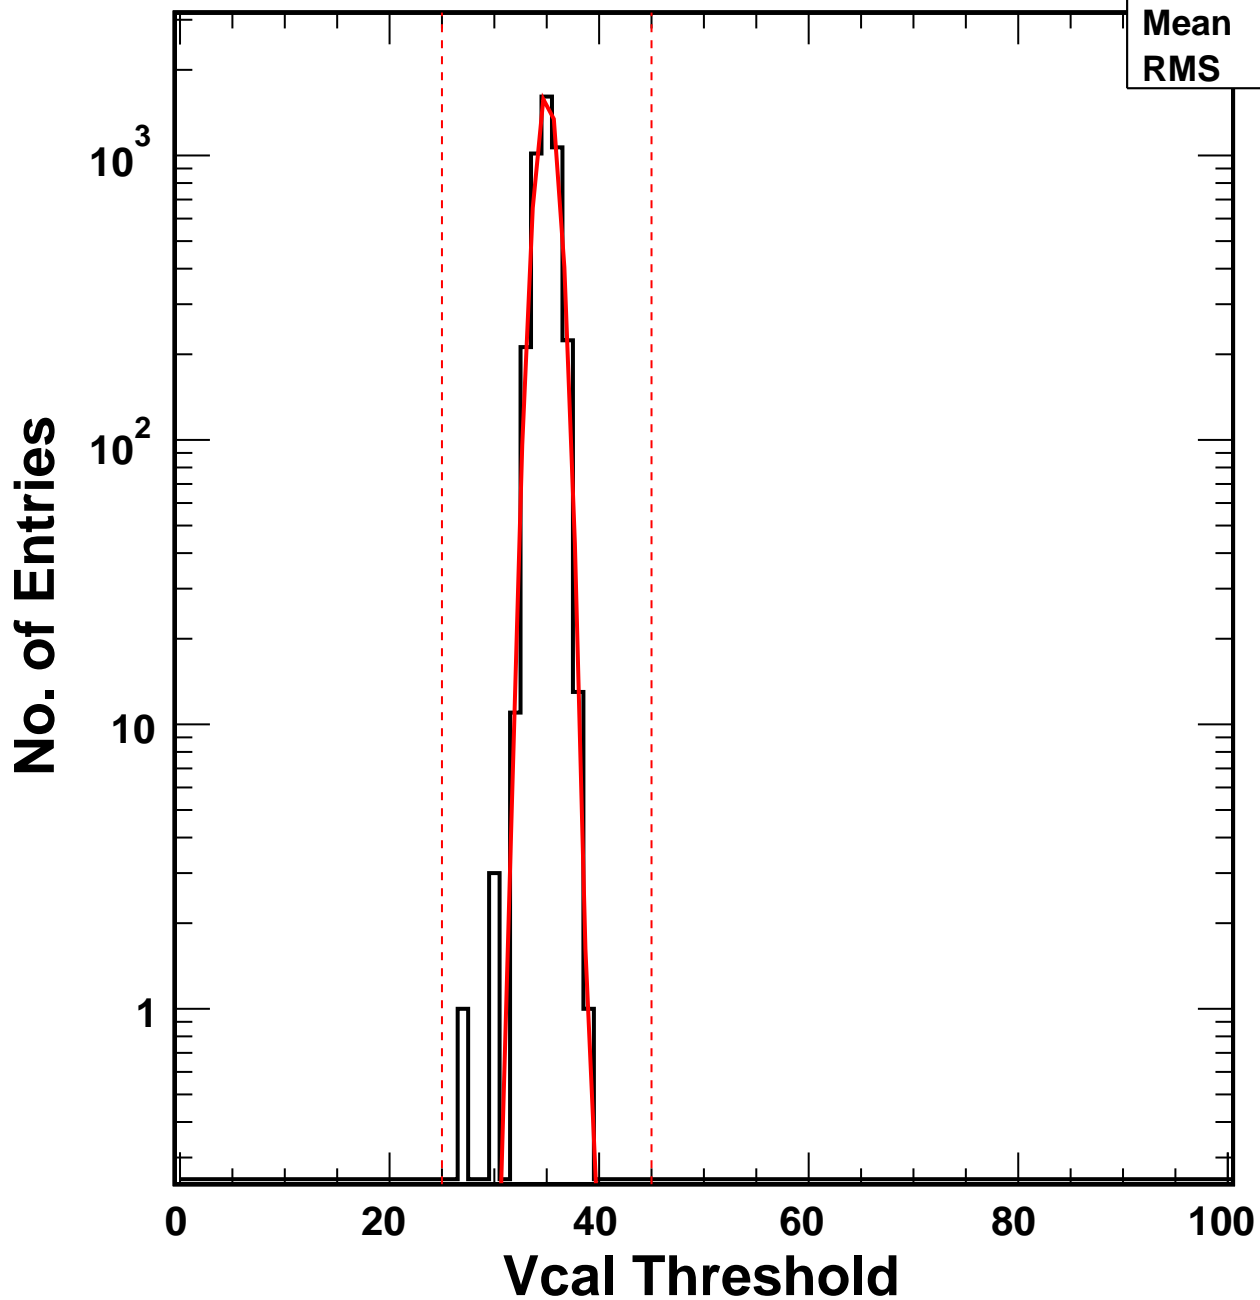

Vcal Threshold Trimmed

VcalThresholdTrimmed_10726

Entries	4160
Mean	35.02
RMS	1.005