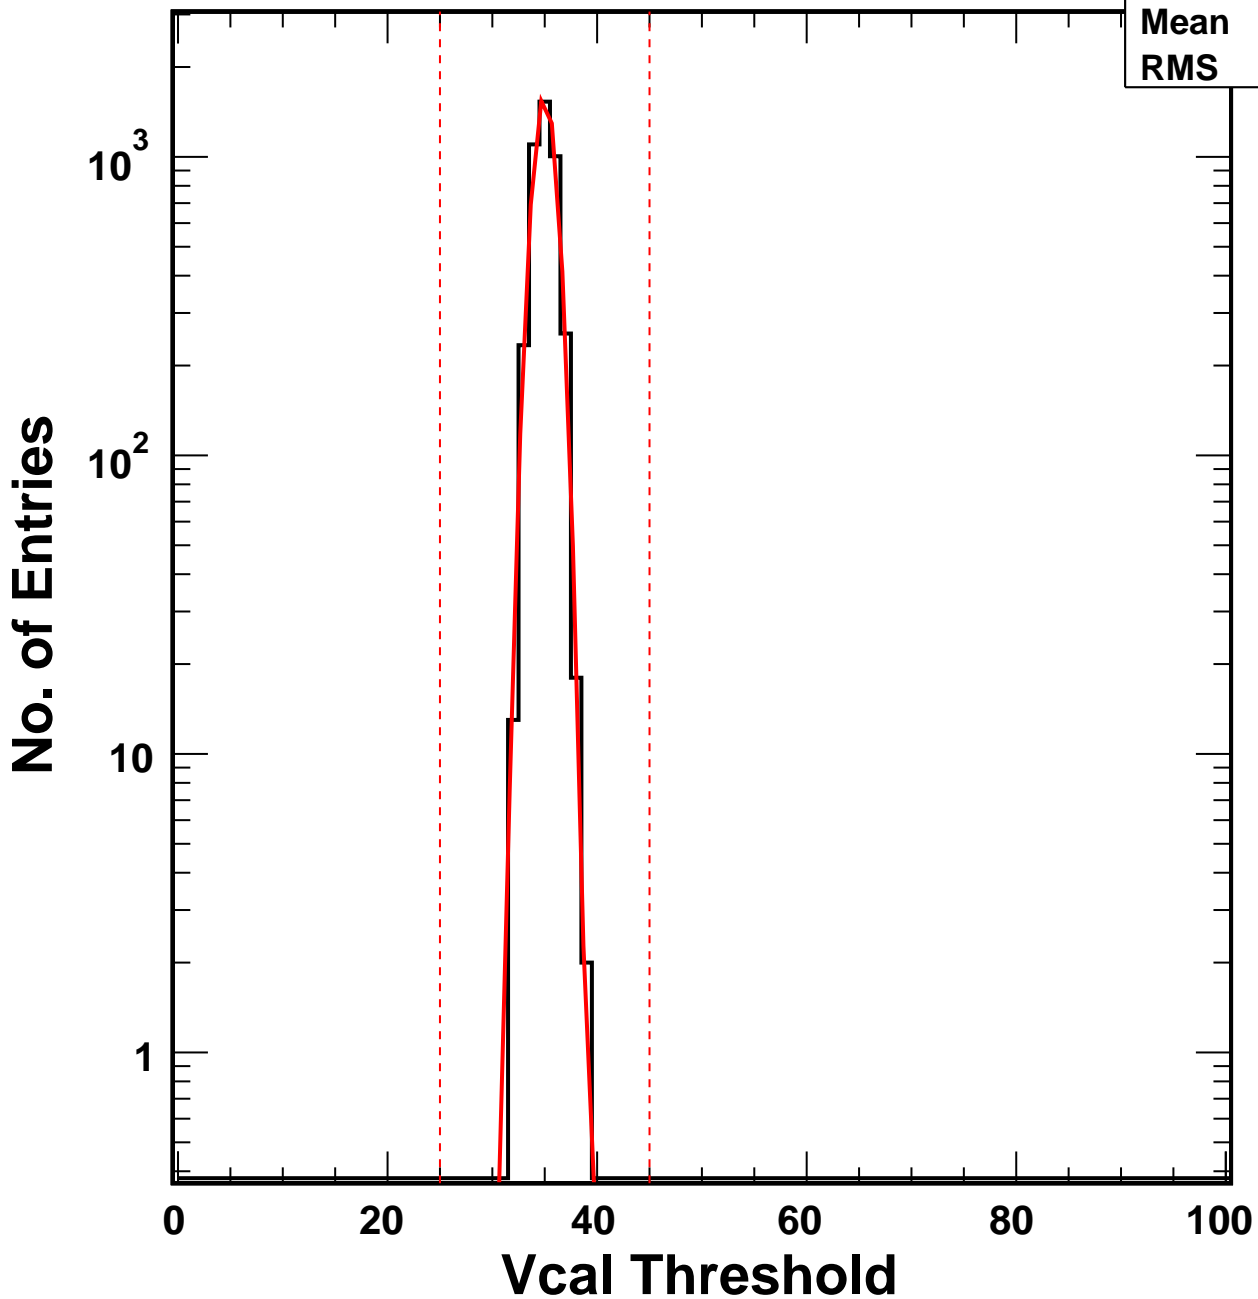

Vcal Threshold Trimmed

VcalThresholdTrimmed_10604

Entries 4160

Mean 34.99

RMS 1.026