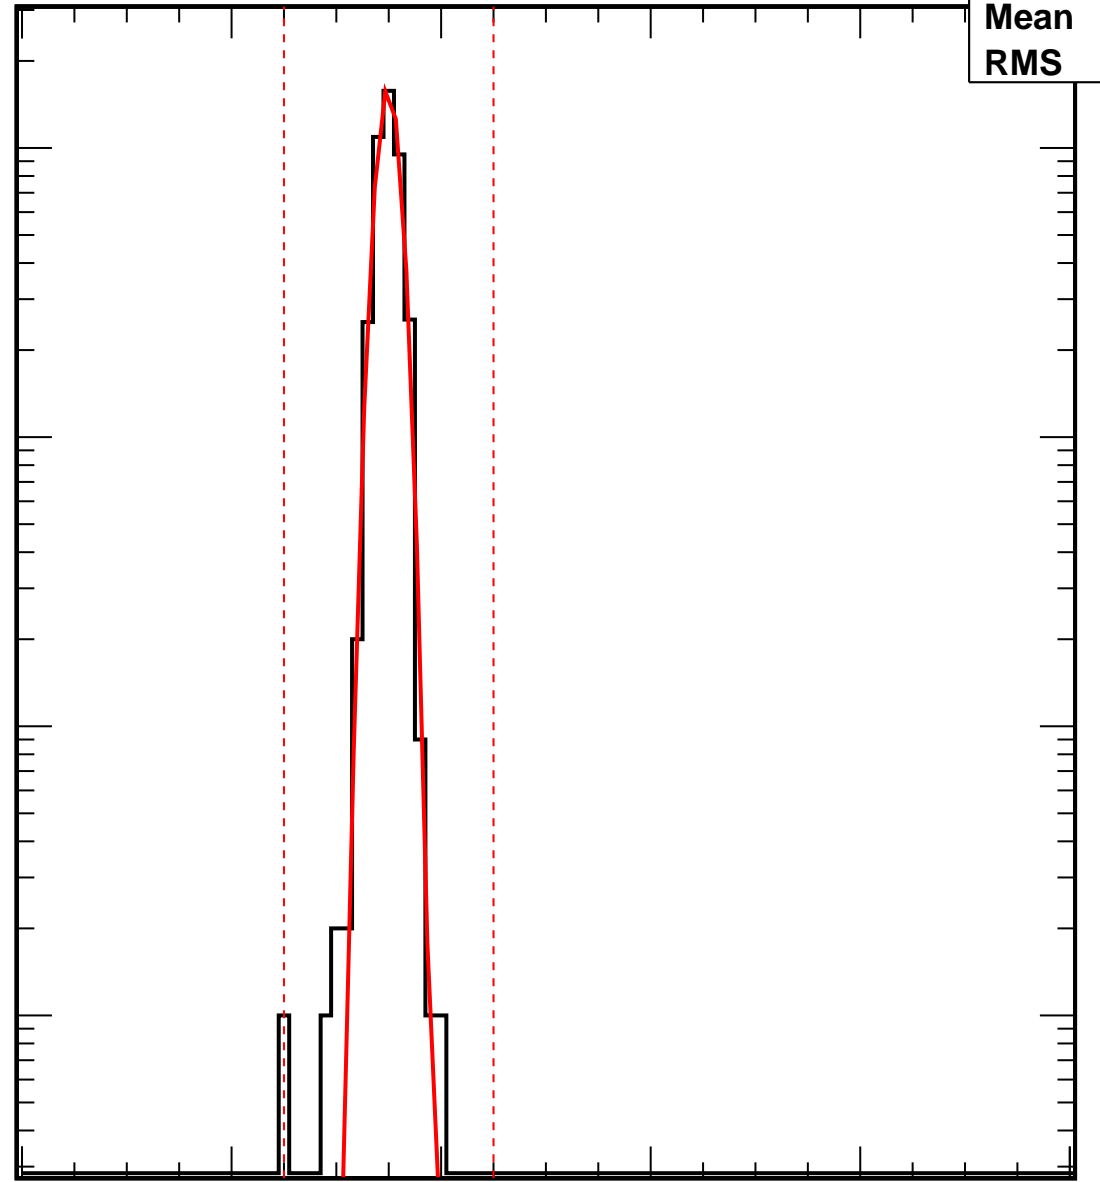

# Vcal Threshold Trimmed

VcalThresholdTrimmed\_11031

<b>Entries</b>	<b>4160</b>
<b>Mean</b>	<b>34.95</b>
<b>RMS</b>	<b>1.049</b>

No. of Entries

$10^3$   
 $10^2$   
10  
1

0 20 40 60 80 100

Vcal Threshold