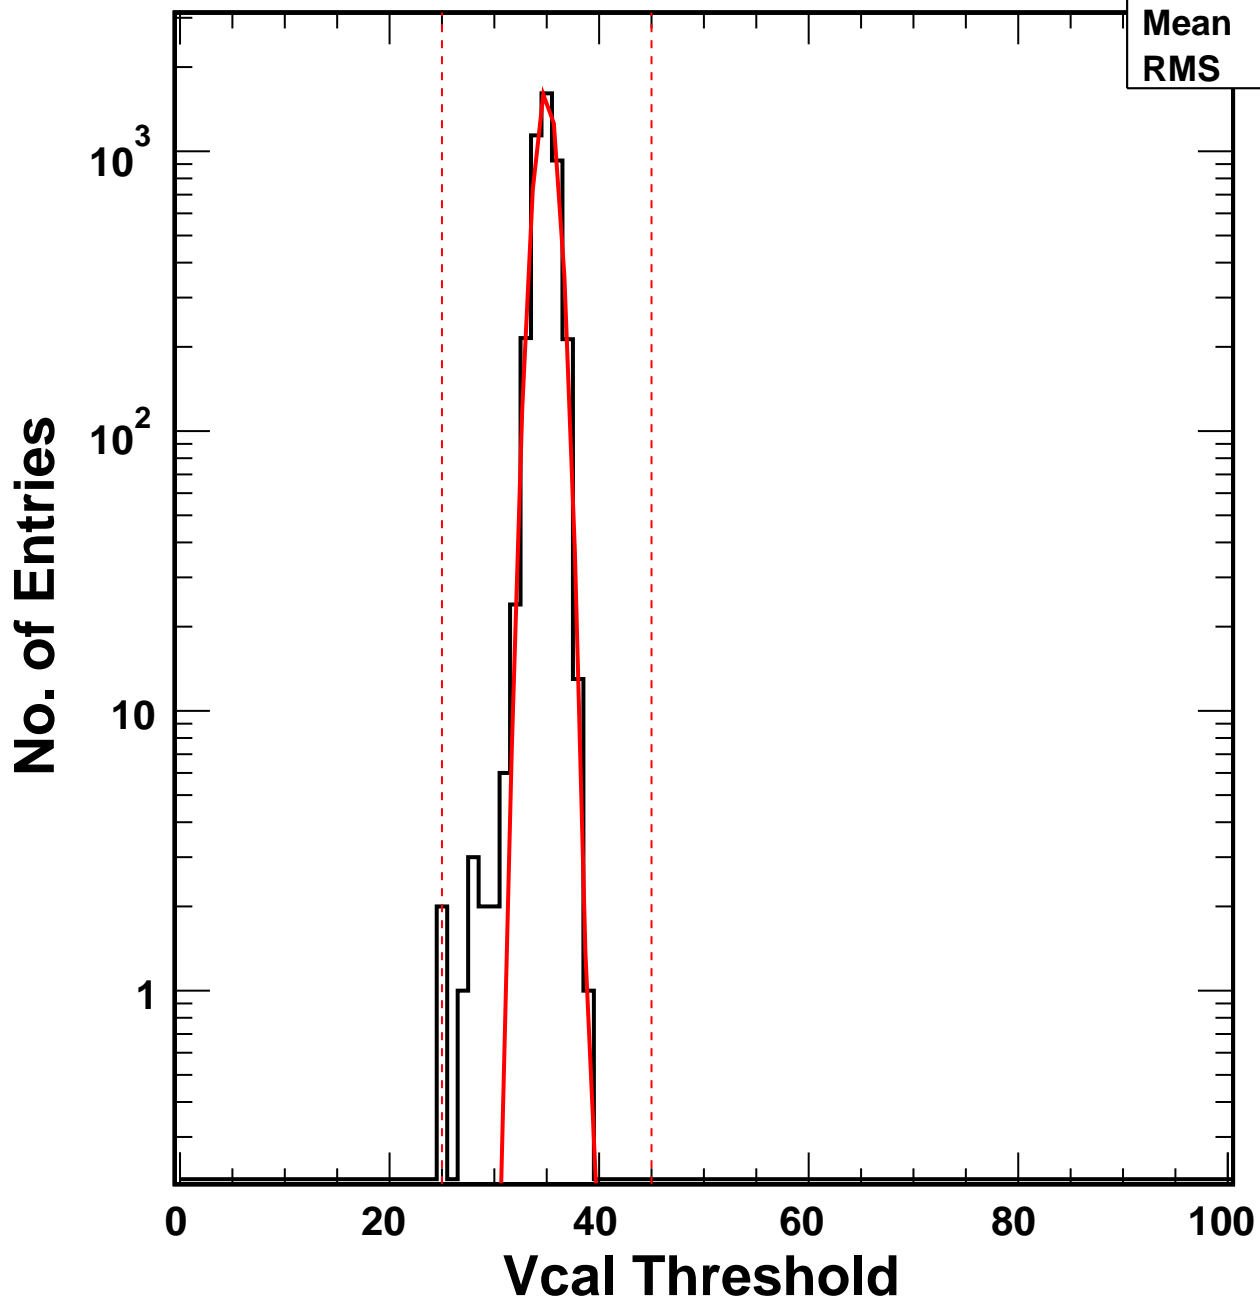

Vcal Threshold Trimmed

VcalThresholdTrimmed_9765

Entries 4160

Mean 34.92

RMS 1.066