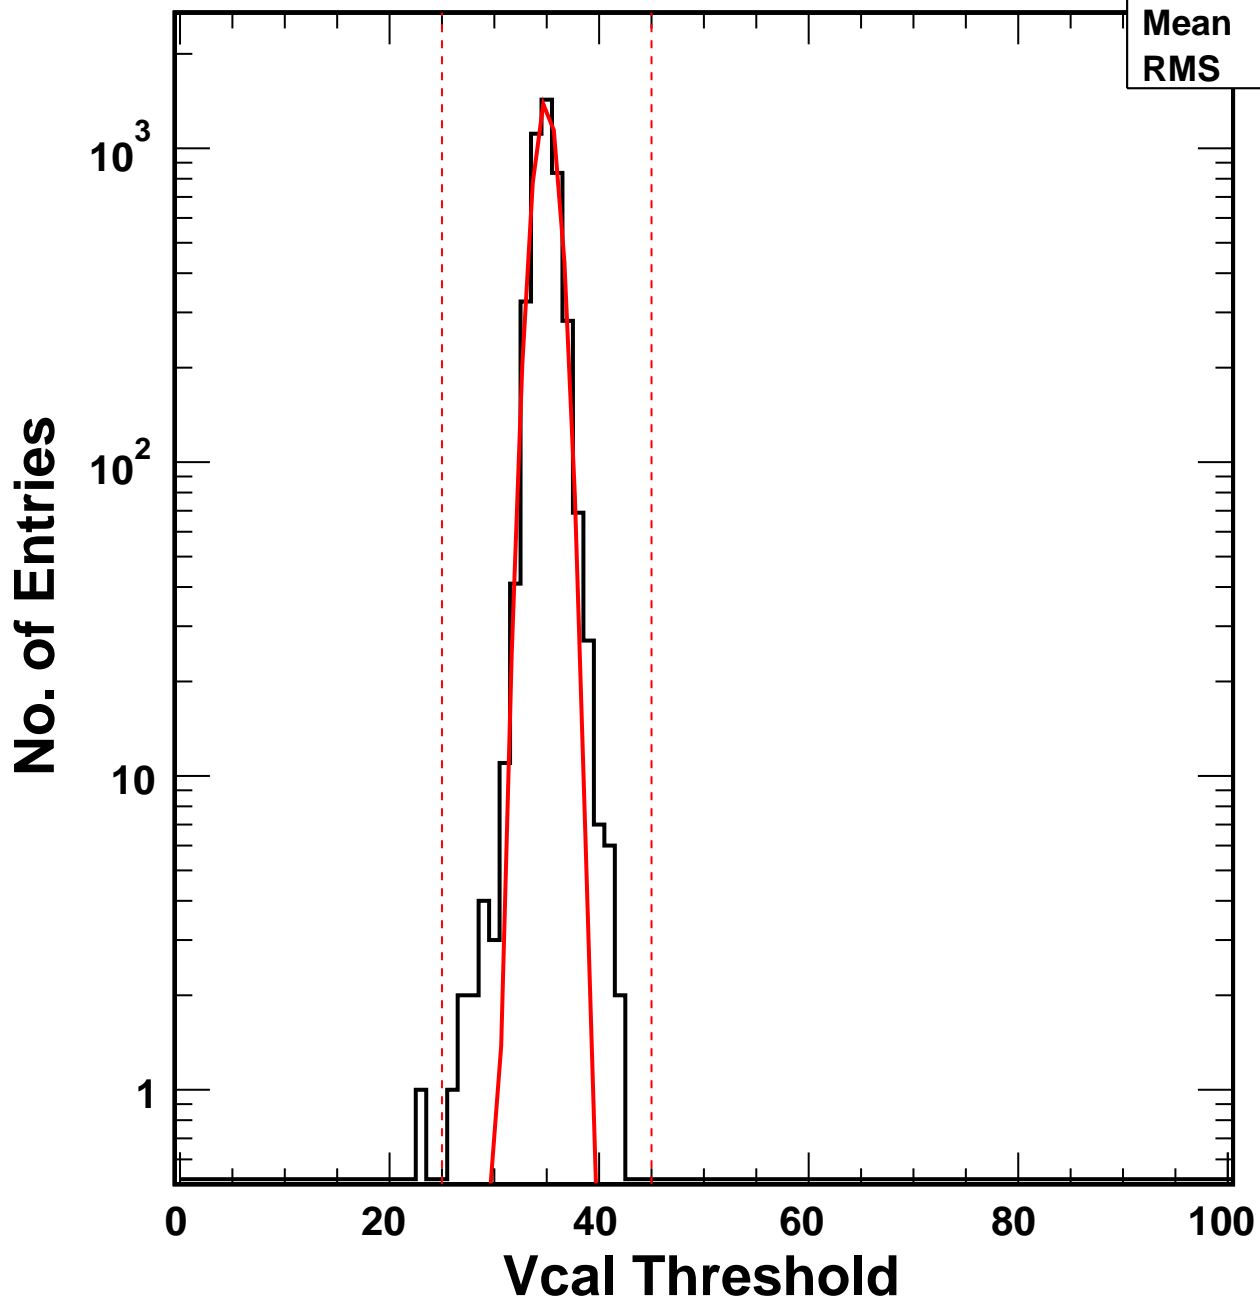

Vcal Threshold Trimmed

VcalThresholdTrimmed_9826

Entries 4160

Mean 34.95

RMS 1.308