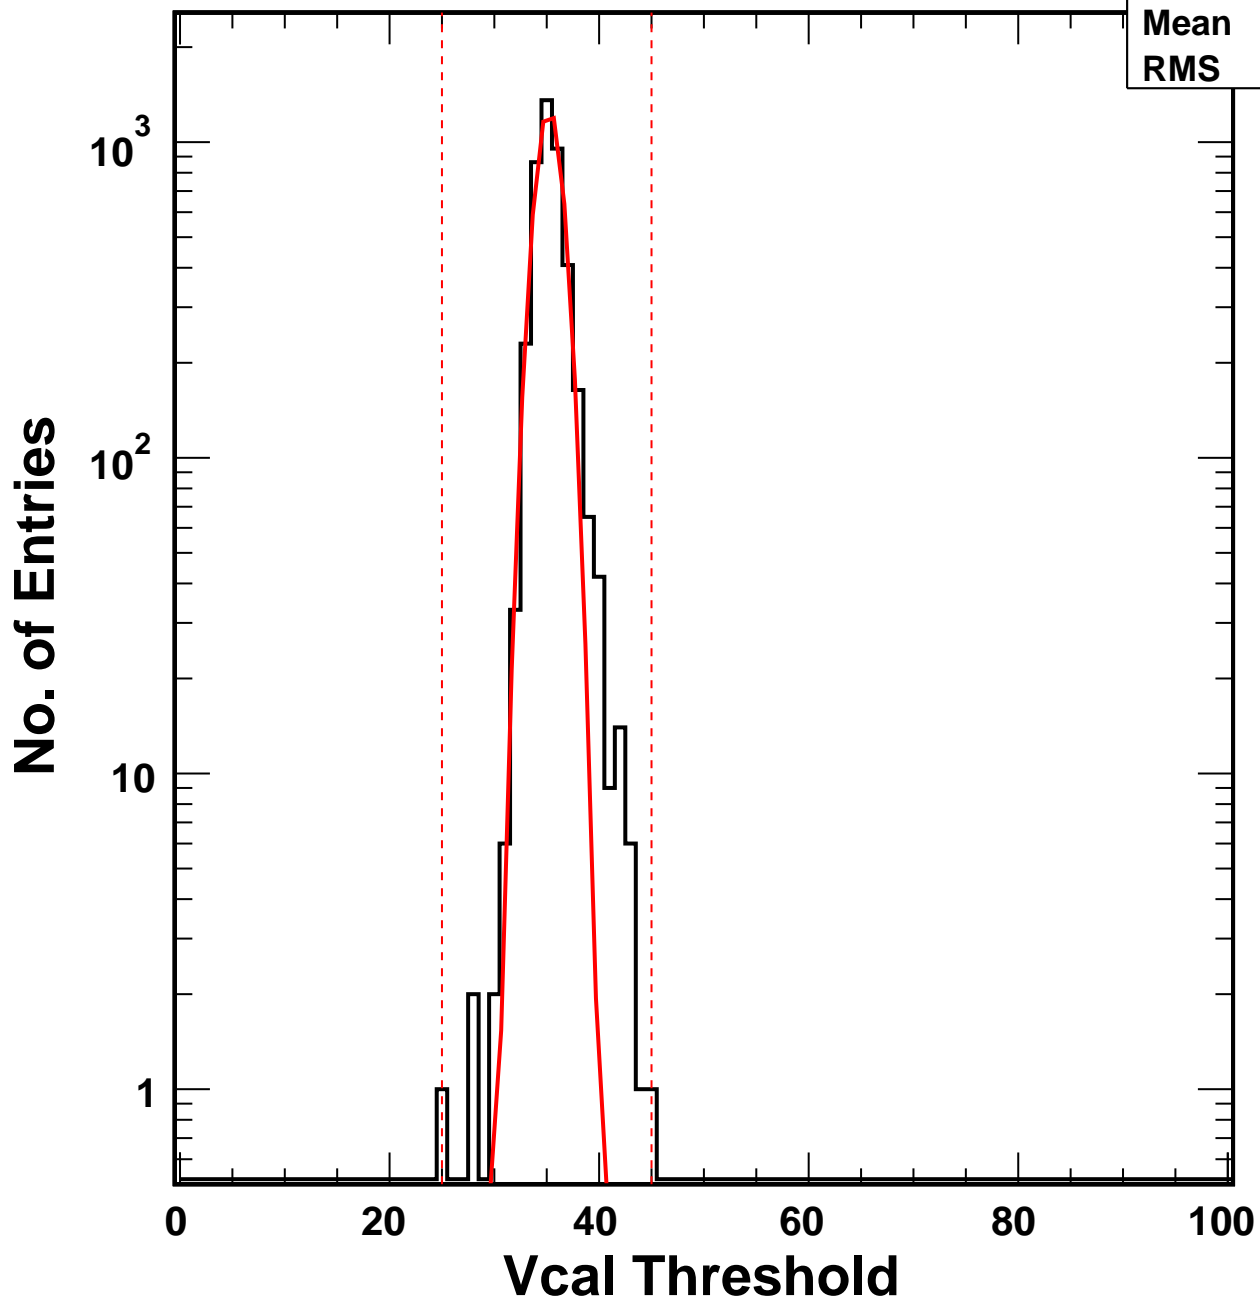

Vcal Threshold Trimmed

VcalThresholdTrimmed_9277

Entries 4160

Mean 35.35

RMS 1.522