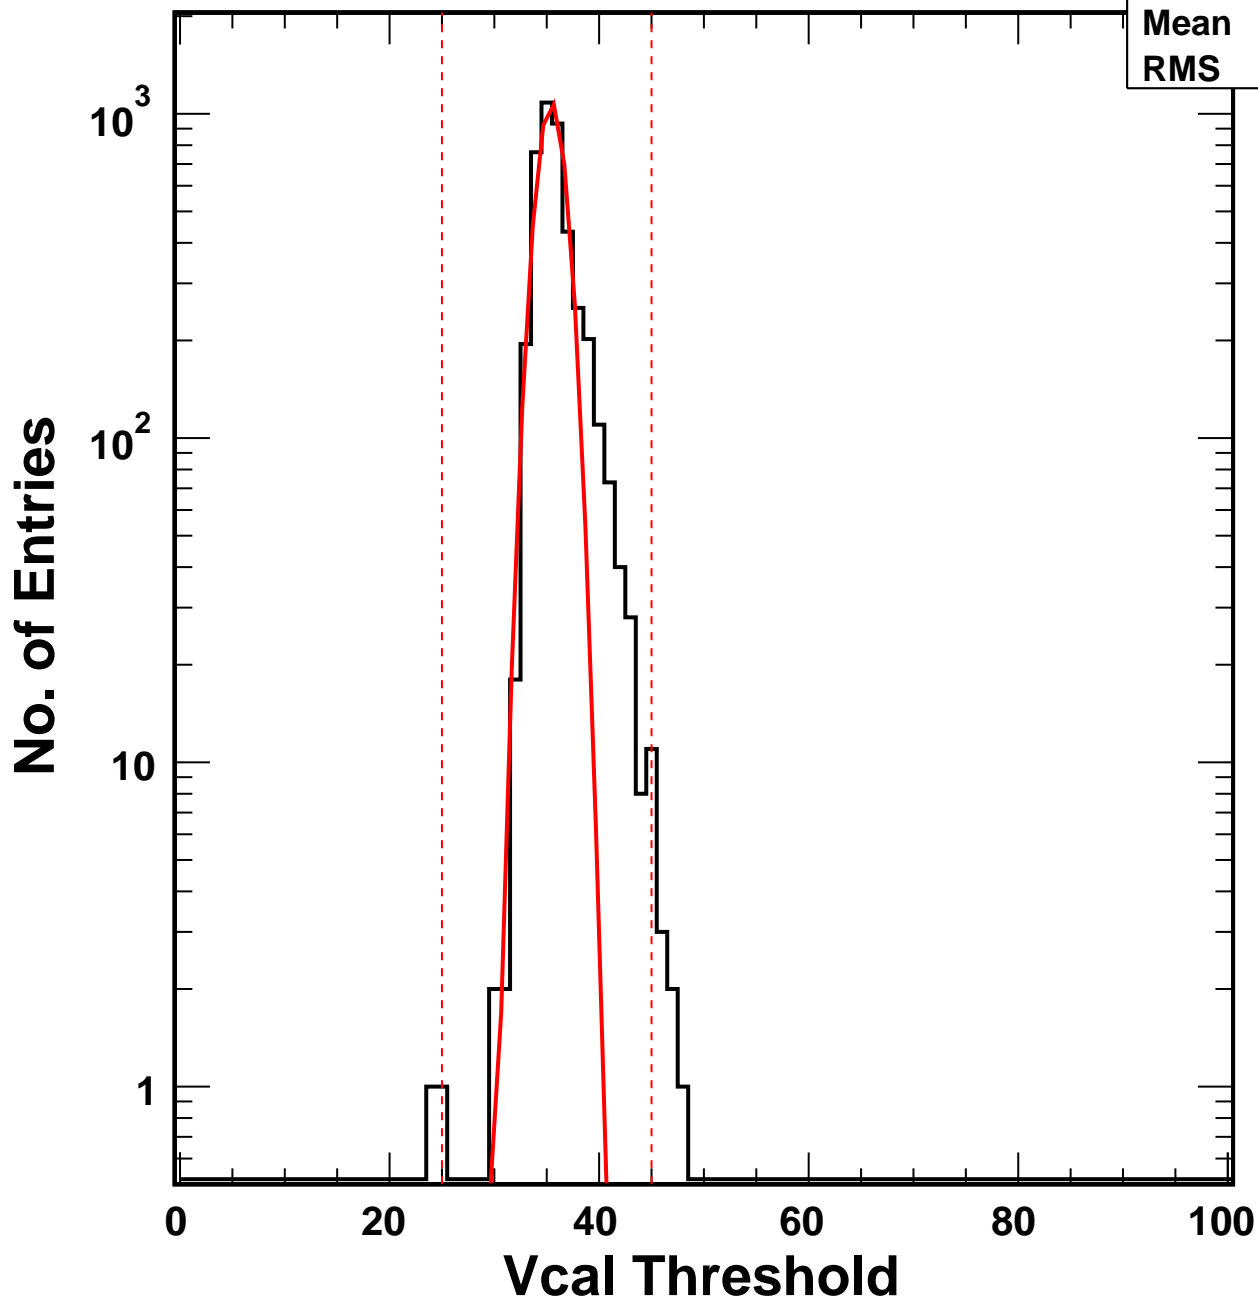

# Vcal Threshold Trimmed

VcalThresholdTrimmed\_9216

Entries 4160

Mean 35.93

RMS 2.097