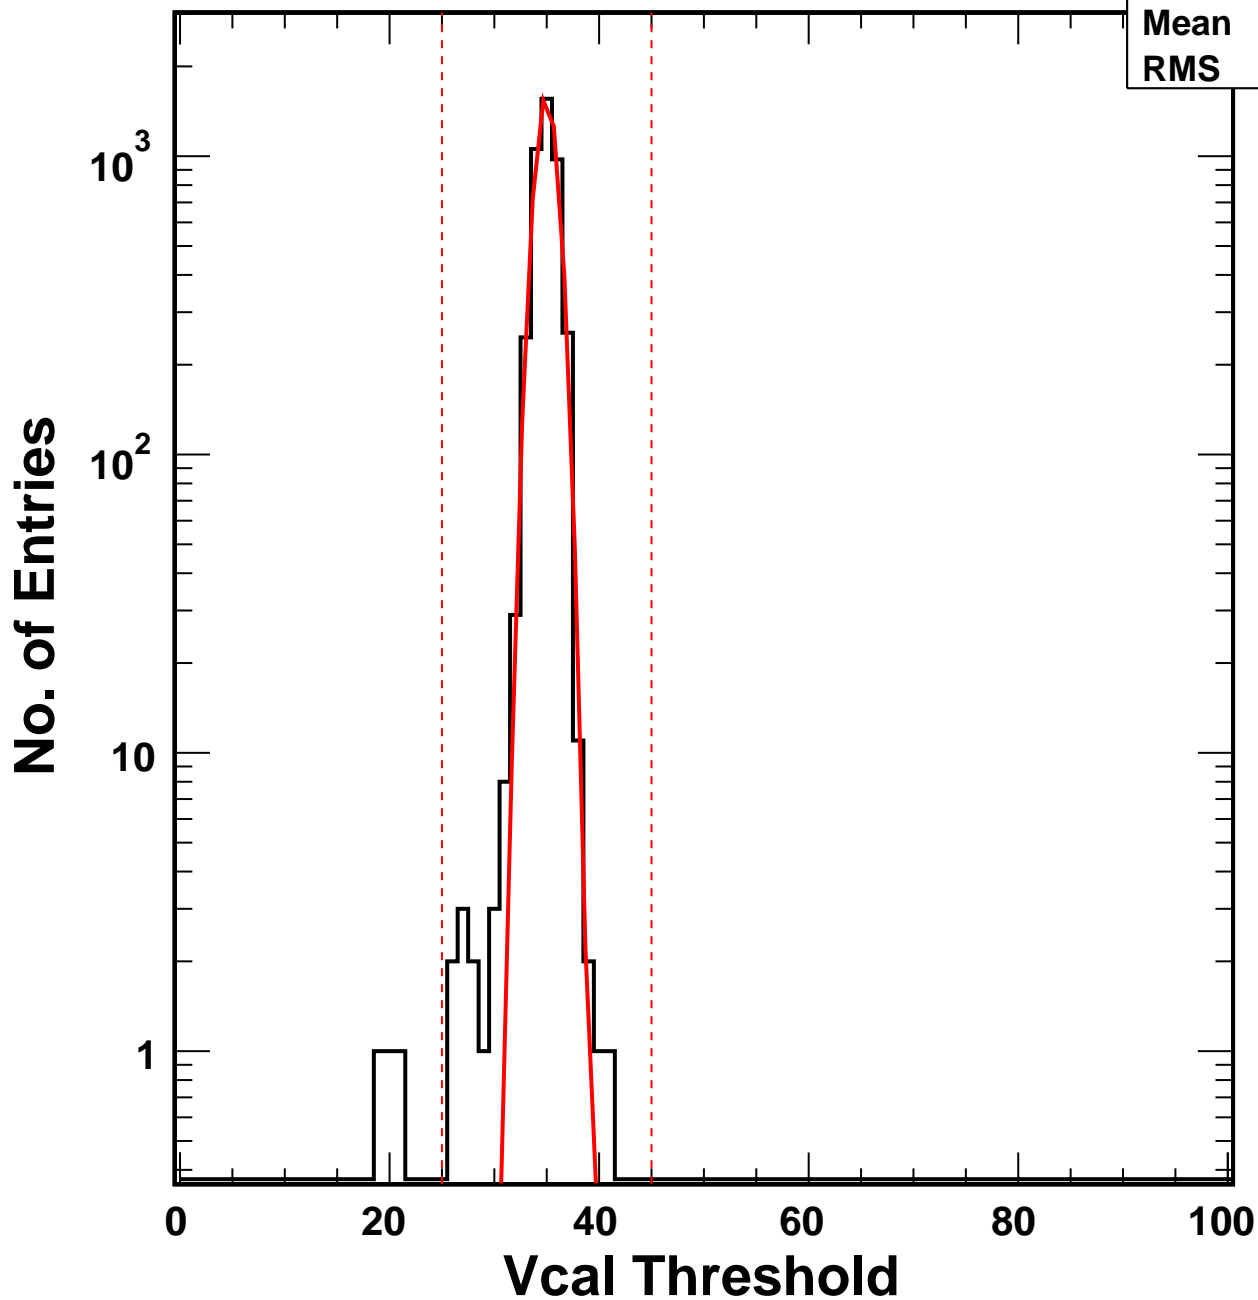

Vcal Threshold Trimmed

VcalThresholdTrimmed_8437

Entries 4160

Mean 34.94

RMS 1.186