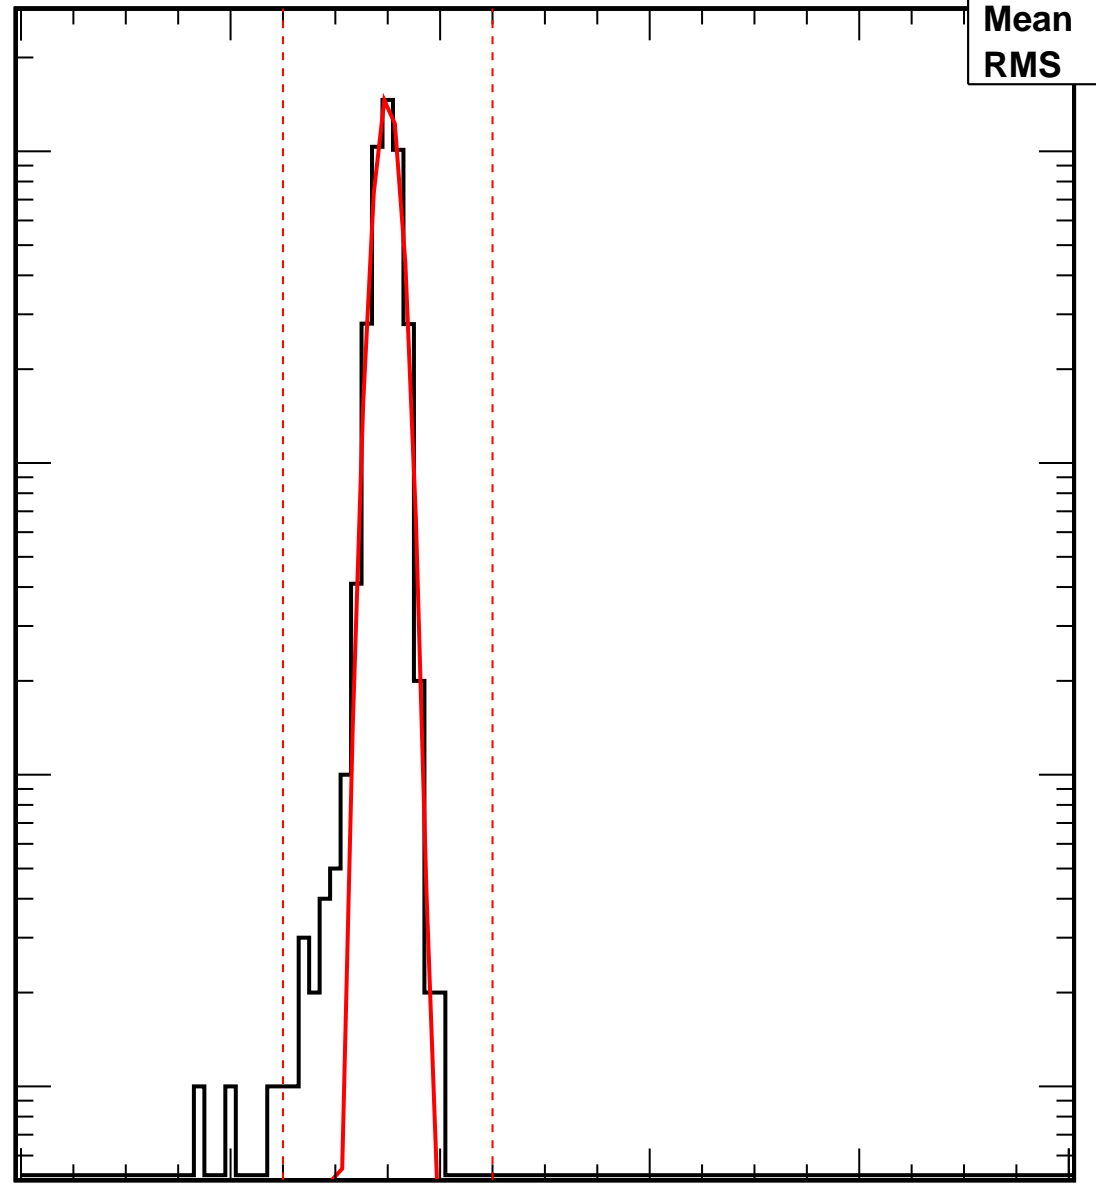

Vcal Threshold Trimmed

VcalThresholdTrimmed_8315

Entries	4160
Mean	34.94
RMS	1.247

No. of Entries

10³
10²
10
1

0 20 40 60 80 100

Vcal Threshold